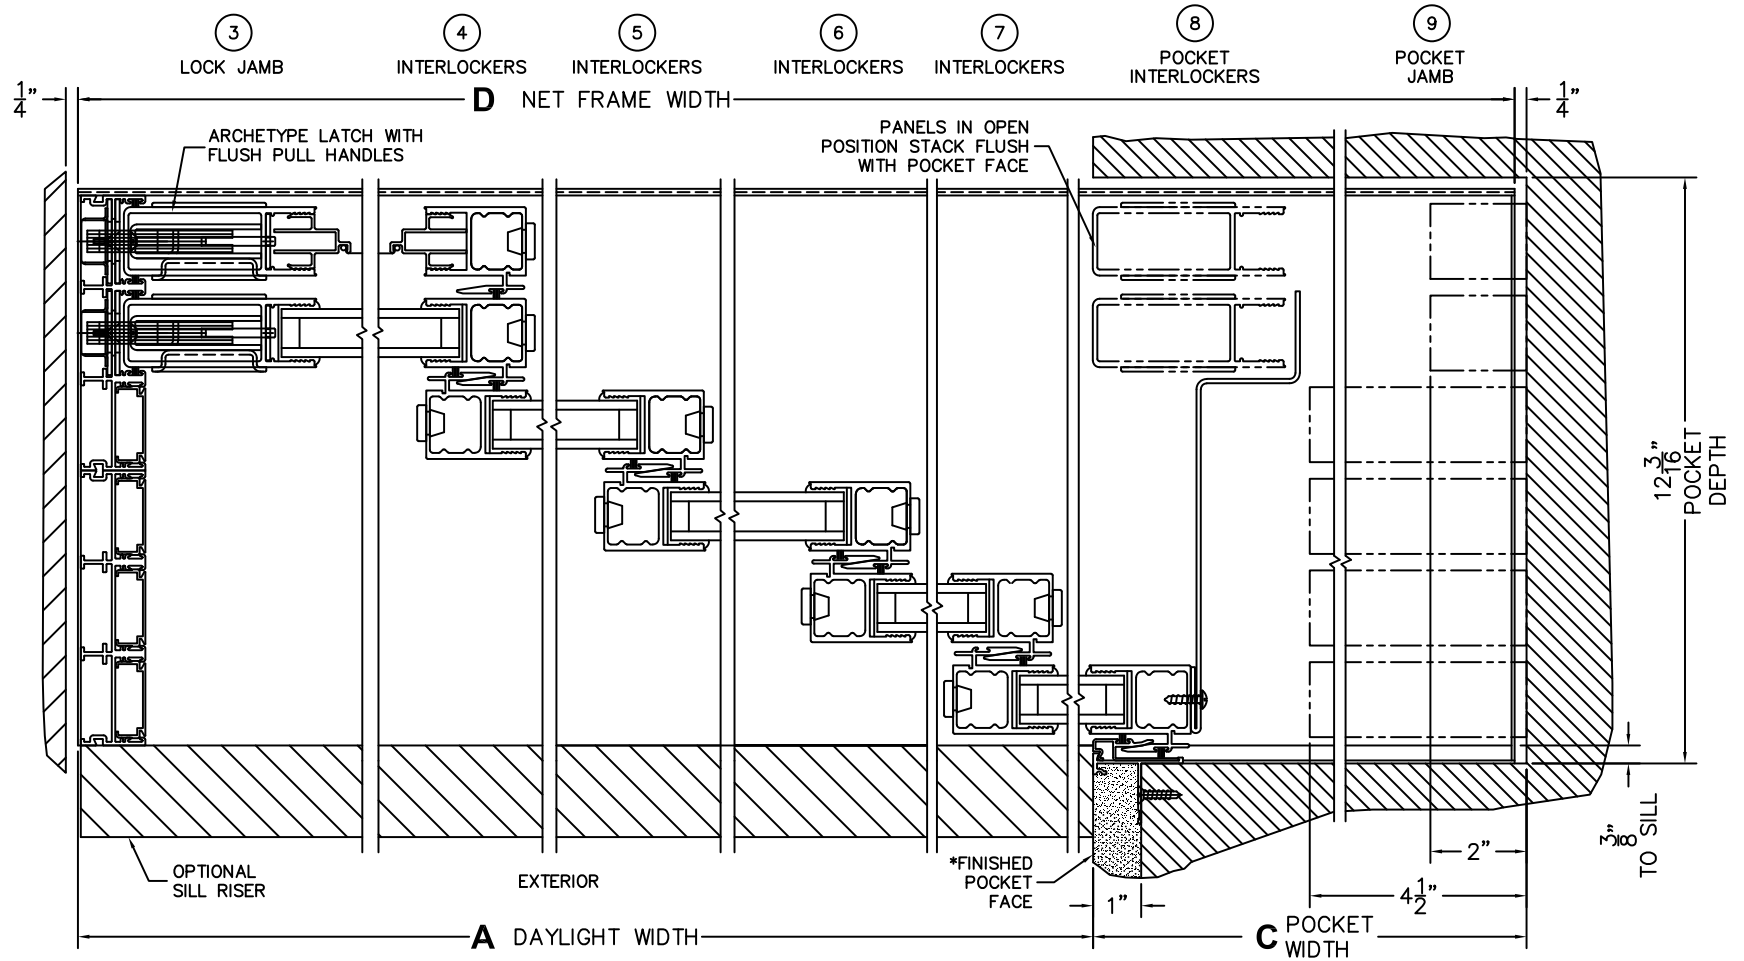

CALCULATED VALUES (FLEETWOOD SUPPLIED)

C(POCKET WIDTH)

D(NET FRAME WIDTH)

NOTES:

(USE RULER TO SCALE DIMENSIONS IN INCHES)

SCALE: 1/4

XXXXXP DOOR SHOWN

FLEETWOOD
WINDOWS & DOORS
FleetwoodUSA.com

NORWOOD 3070EX M/S

XXXXXP STANDARD CONFIGURATION
WITH SCREENS

ORDER NO.:

ITEM NO.:

(USE RULER TO SCALE DIMENSIONS IN INCHES)

SCALE: 1/4

*CAUTION: WHEN CONSTRUCTING POCKET NOTE THAT DAYLIGHT WIDTH DOES NOT INCLUDE 1" SET BACK FOR POST INTERLOCKER.