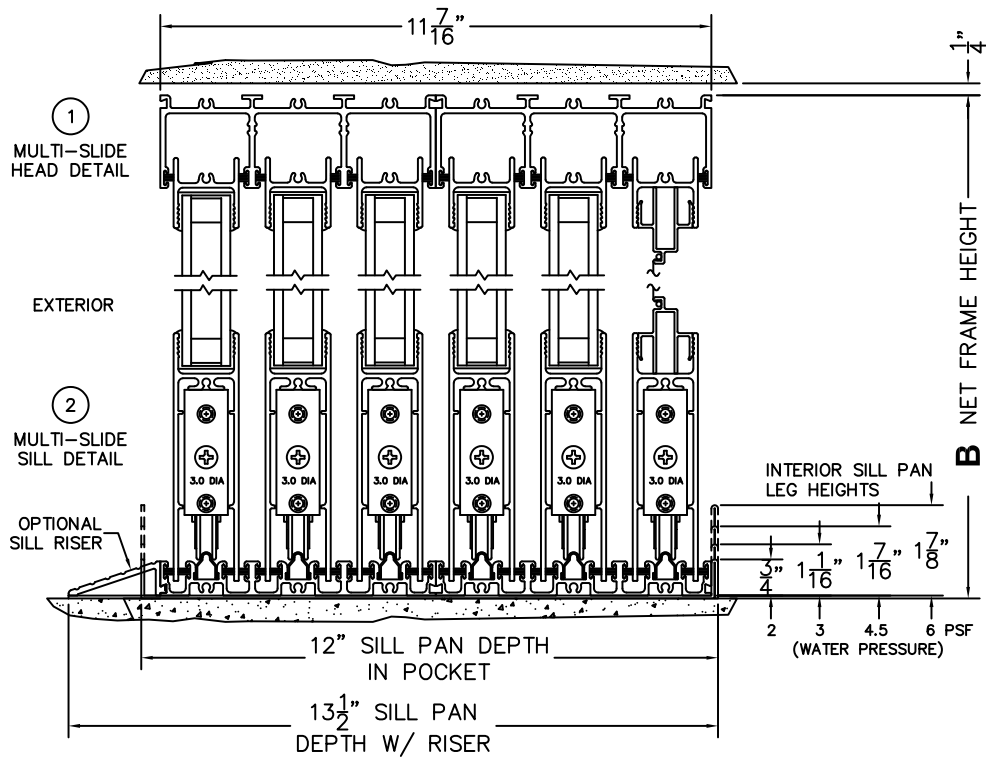

CALCULATED VALUES (FLEETWOOD SUPPLIED)

C(POCKET WIDTH)

D(NET FRAME WIDTH)

NOTES:

(USE RULER TO SCALE DIMENSIONS IN INCHES)

SCALE: 1/4

XXXXXP DOOR SHOWN

FLEETWOOD
WINDOWS & DOORS
FleetwoodUSA.com

NORWOOD 3070EX M/S

XXXXXP STANDARD CONFIGURATION
WITH SCREENS

ORDER NO.:

ITEM NO.:

(USE RULER TO SCALE DIMENSIONS IN INCHES)

SCALE: 1/4

*CAUTION: WHEN CONSTRUCTING POCKET NOTE THAT DAYLIGHT WIDTH DOES NOT INCLUDE 1" SET BACK FOR POST INTERLOCKER.