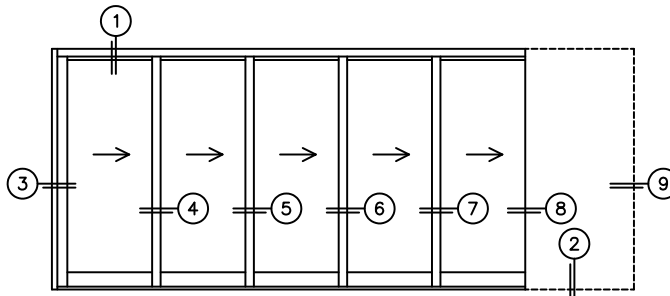

CALCULATED VALUES (FLEETWOOD SUPPLIED)

C(POCKET WIDTH)

D(NET FRAME WIDTH)

NOTES:

(USE RULER TO SCALE DIMENSIONS IN INCHES)

SCALE: 1/4

XXXXXP DOOR SHOWN

FLEETWOOD
WINDOWS & DOORS
FleetwoodUSA.com

NORWOOD 3070EX M/S

XXXXXP STANDARD CONFIGURATION
WITH SCREENS

ORDER NO.:

ITEM NO.:

(USE RULER TO SCALE DIMENSIONS IN INCHES)

SCALE: 1/4

*CAUTION: WHEN CONSTRUCTING POCKET NOTE THAT DAYLIGHT WIDTH DOES NOT INCLUDE 1" SET BACK FOR POST INTERLOCKER.