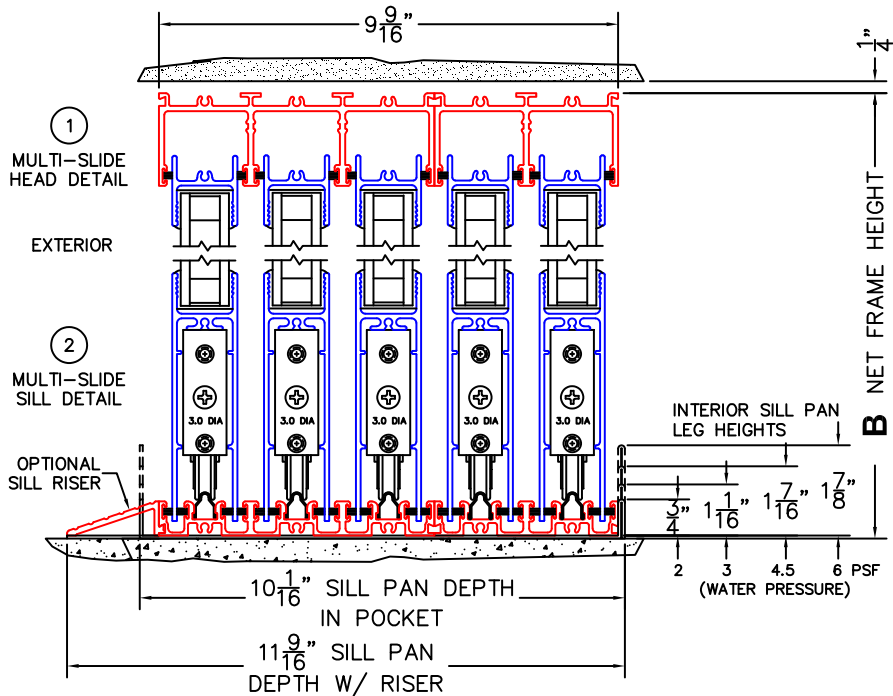

CALCULATED VALUES (FLEETWOOD SUPPLIED)

C(POCKET WIDTH)

D(NET FRAME WIDTH)

NOTES:

(USE RULER TO SCALE DIMENSIONS IN INCHES)

SCALE: 1/4

XXXXXP DOOR SHOWN

FLEETWOOD
WINDOWS & DOORS
FleetwoodUSA.com

NORWOOD 3070EX M/S
XXXXXP CUSTOM CONFIGURATION
NO SCREENS

ORDER NO.:

ITEM NO.:

(USE RULER TO SCALE DIMENSIONS IN INCHES)

SCALE: 1/4

*CAUTION: WHEN CONSTRUCTING POCKET NOTE THAT DAYLIGHT WIDTH DOES NOT INCLUDE 1" SET BACK FOR POST INTERLOCKER.