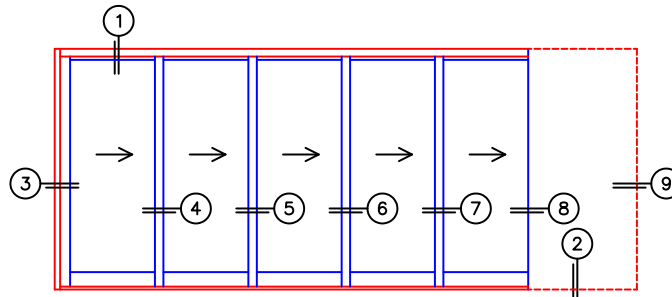

CALCULATED VALUES (FLEETWOOD SUPPLIED)

C(POCKET WIDTH)

D(NET FRAME WIDTH)

NOTES:

(USE RULER TO SCALE DIMENSIONS IN INCHES)

SCALE: 1/4

XXXXXP DOOR SHOWN

FLEETWOOD
WINDOWS & DOORS
FleetwoodUSA.com

NORWOOD 3070EX M/S
XXXXXP CUSTOM CONFIGURATION
NO SCREENS

ORDER NO.:

ITEM NO.:

(USE RULER TO SCALE DIMENSIONS IN INCHES)

SCALE: 1/4

*CAUTION: WHEN CONSTRUCTING POCKET NOTE THAT DAYLIGHT WIDTH DOES NOT INCLUDE 1" SET BACK FOR POST INTERLOCKER.