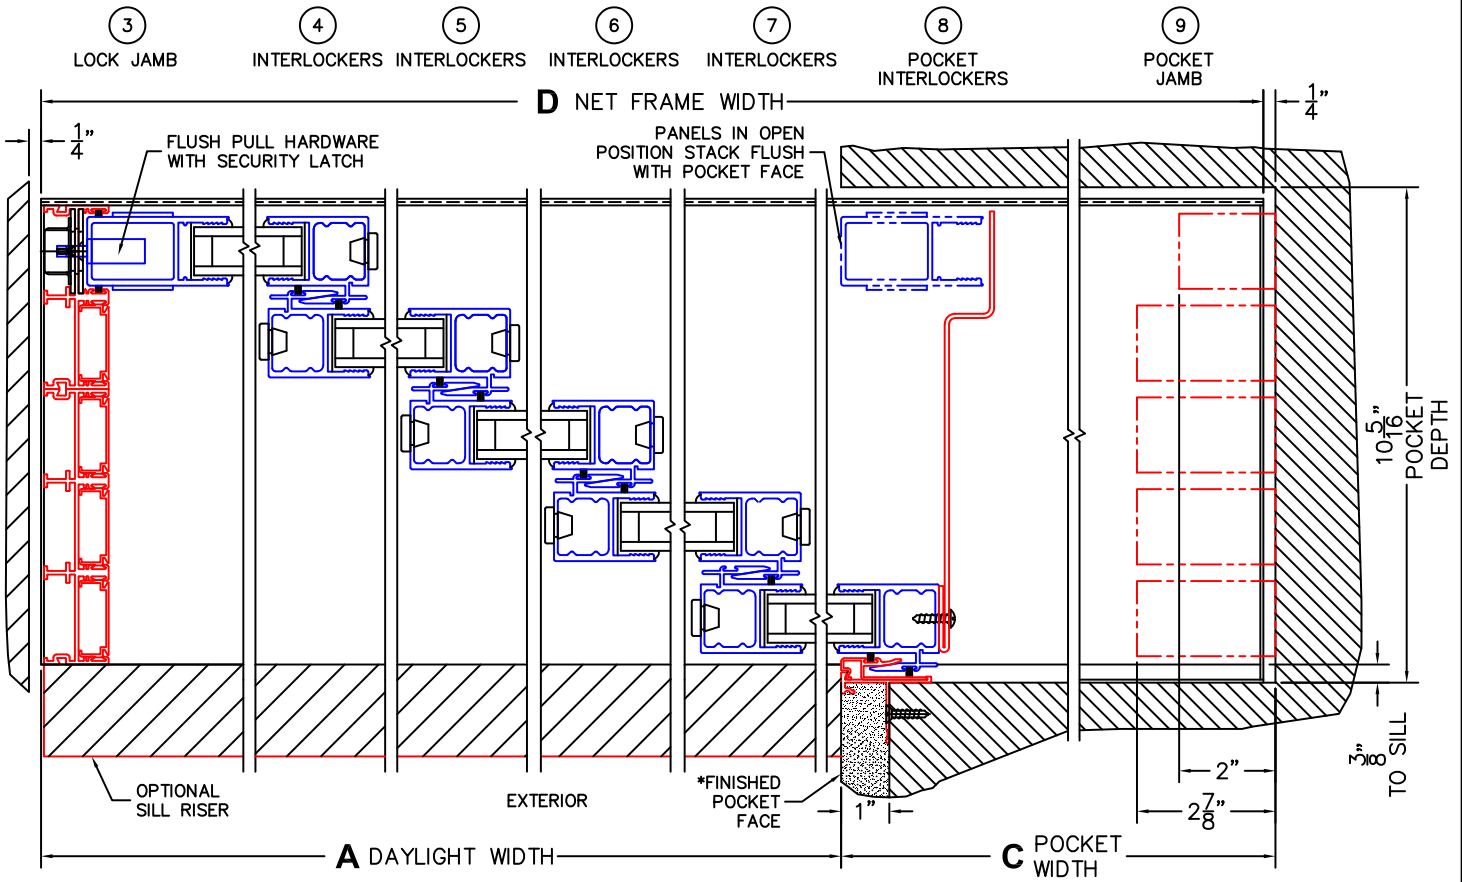

CALCULATED VALUES (FLEETWOOD SUPPLIED)

C(POCKET WIDTH)

D(NET FRAME WIDTH)

NOTES:

(USE RULER TO SCALE DIMENSIONS IN INCHES)

SCALE: 1/4

XXXXXP DOOR SHOWN

FLEETWOOD
WINDOWS & DOORS
FleetwoodUSA.com

NORWOOD 3070EX M/S
XXXXXP CUSTOM CONFIGURATION
NO SCREENS

ORDER NO.:

ITEM NO.:

(USE RULER TO SCALE DIMENSIONS IN INCHES)

SCALE: 1/4

*CAUTION: WHEN CONSTRUCTING POCKET NOTE THAT DAYLIGHT WIDTH DOES NOT INCLUDE 1" SET BACK FOR POST INTERLOCKER.