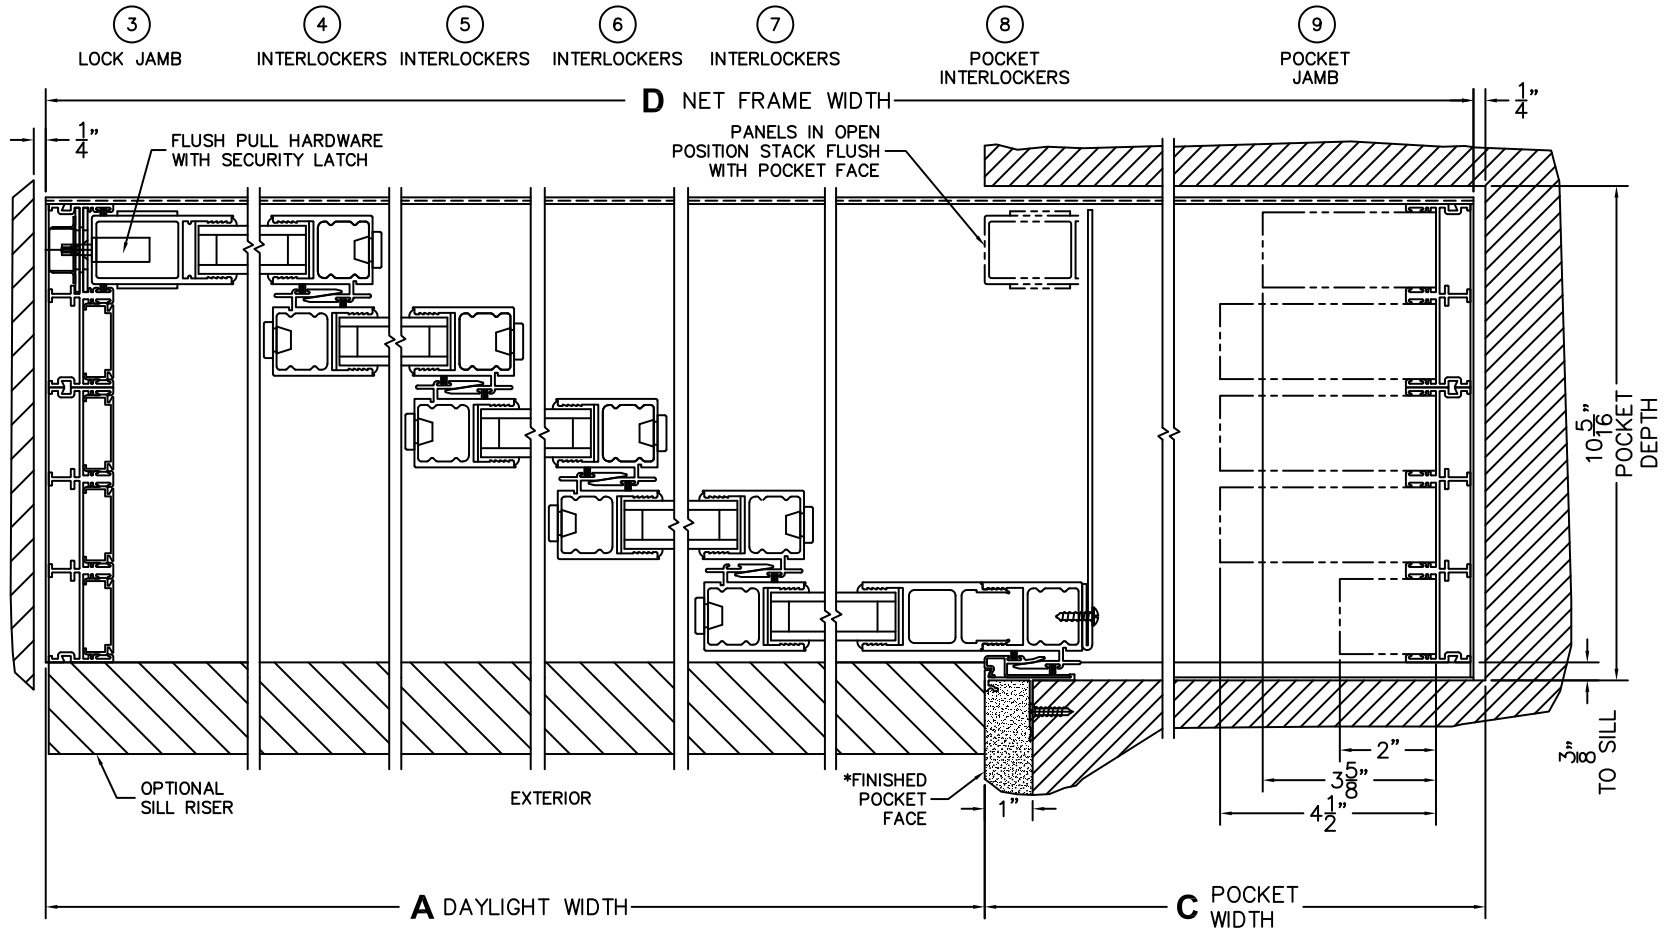

CALCULATED VALUES (FLEETWOOD SUPPLIED)

C(POCKET WIDTH)

D(NET FRAME WIDTH)

NOTES:

(USE RULER TO SCALE DIMENSIONS IN INCHES)

SCALE: 1/4

XXXXXP DOOR SHOWN

(USE RULER TO SCALE DIMENSIONS IN INCHES)

SCALE: FULL

*CAUTION: WHEN CONSTRUCTING POCKET NOTE THAT DAYLIGHT WIDTH DOES NOT INCLUDE 1" SET BACK FOR POST INTERLOCKER.