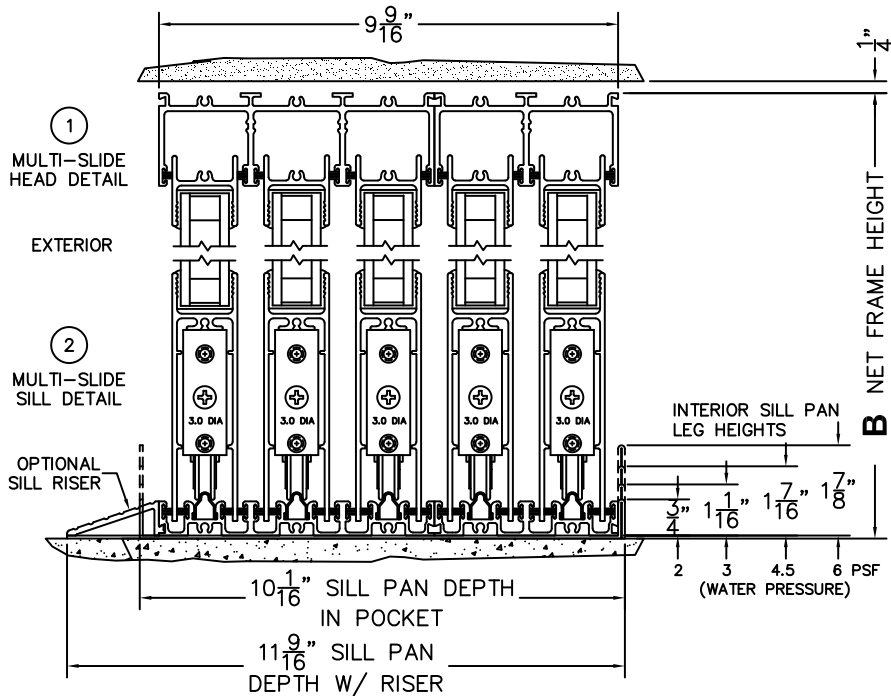

CALCULATED VALUES (FLEETWOOD SUPPLIED)

C(POCKET WIDTH)

D(NET FRAME WIDTH)

NOTES:

(USE RULER TO SCALE DIMENSIONS IN INCHES)

SCALE: 1/4

XXXXXP DOOR SHOWN

(USE RULER TO SCALE DIMENSIONS IN INCHES)

SCALE: FULL

*CAUTION: WHEN CONSTRUCTING POCKET NOTE THAT DAYLIGHT WIDTH DOES NOT INCLUDE 1" SET BACK FOR POST INTERLOCKER.