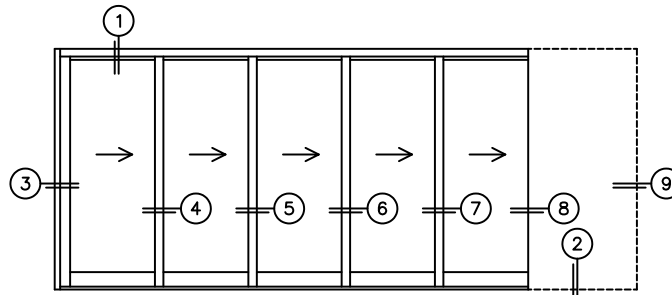

CALCULATED VALUES (FLEETWOOD SUPPLIED)

C(POCKET WIDTH)

D(NET FRAME WIDTH)

NOTES:

(USE RULER TO SCALE DIMENSIONS IN INCHES)

SCALE: 1/4

XXXXXP DOOR SHOWN

(USE RULER TO SCALE DIMENSIONS IN INCHES)

SCALE: FULL

*CAUTION: WHEN CONSTRUCTING POCKET NOTE THAT DAYLIGHT WIDTH DOES NOT INCLUDE 1" SET BACK FOR POST INTERLOCKER.