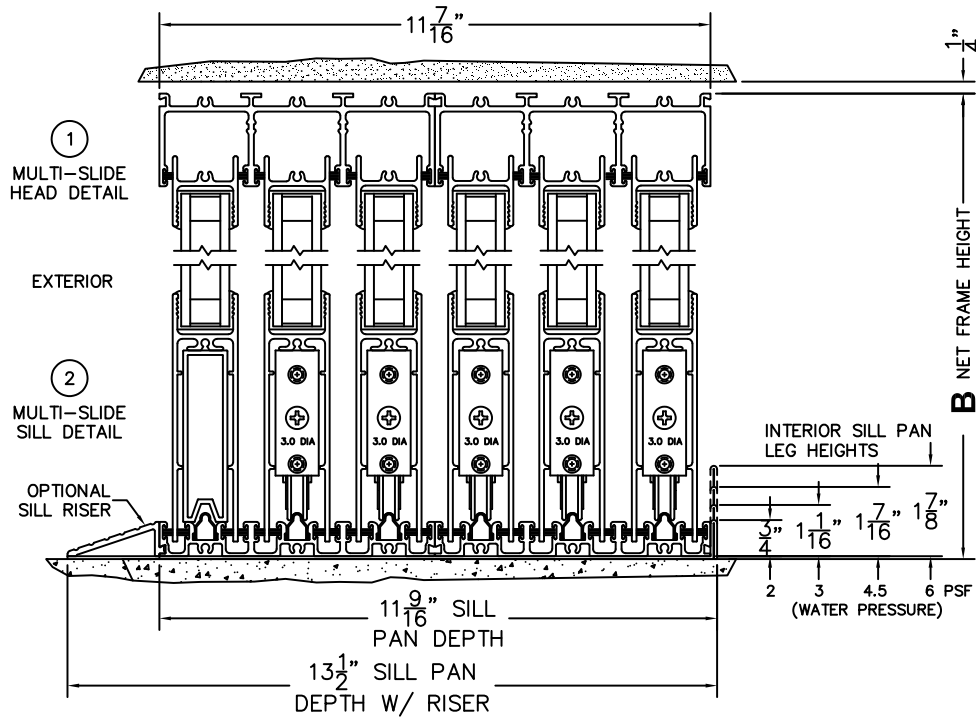

NOTES:

(USE RULER TO SCALE DIMENSIONS IN INCHES)

SCALE: 1/4

XXXXX00 DOOR SHOWN

FLEETWOOD
WINDOWS & DOORS
FleetwoodUSA.com

NORWOOD 3070EX M/S
XXXXX00 STANDARD CONFIGURATION
NO SCREENS

ORDER NO.:

ITEM NO.:

REQUIRED DEALER INFO.

A(NET FRAME WIDTH)

B(NET FRAME HEIGHT)

SILL PAN HEIGHT(INTERIOR LEG)
(3/4", 1-1/16", 1-7/16" OR 1-7/8")

NOTES:

(USE RULER TO SCALE DIMENSIONS IN INCHES)

SCALE: 1/4