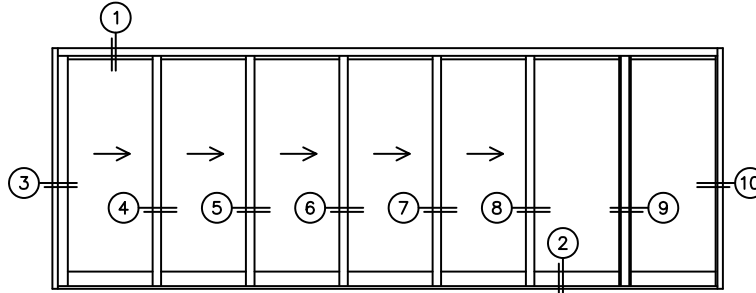

FLEETWOOD
WINDOWS & DOORS
FleetwoodUSA.com

NORWOOD 3070EX M/S
XXXXX00 STANDARD CONFIGURATION
NO SCREENS

ORDER NO.:

ITEM NO.:

REQUIRED DEALER INFO.

A (NET FRAME WIDTH)

B (NET FRAME HEIGHT)

SILL PAN HEIGHT (INTERIOR LEG)
(3/4", 1-1/16", 1-7/16" OR 1-7/8")

NOTES:

(USE RULER TO SCALE DIMENSIONS IN INCHES)

SCALE: 1/4

XXXXX00 DOOR SHOWN

FLEETWOOD
WINDOWS & DOORS
FleetwoodUSA.com

NORWOOD 3070EX M/S
XXXXX00 STANDARD CONFIGURATION
NO SCREENS

ORDER NO.:

ITEM NO.:

REQUIRED DEALER INFO.

A(NET FRAME WIDTH)

B(NET FRAME HEIGHT)

SILL PAN HEIGHT(INTERIOR LEG)
(3/4", 1-1/16", 1-7/16" OR 1-7/8")

NOTES:

(USE RULER TO SCALE DIMENSIONS IN INCHES)

SCALE: 1/4