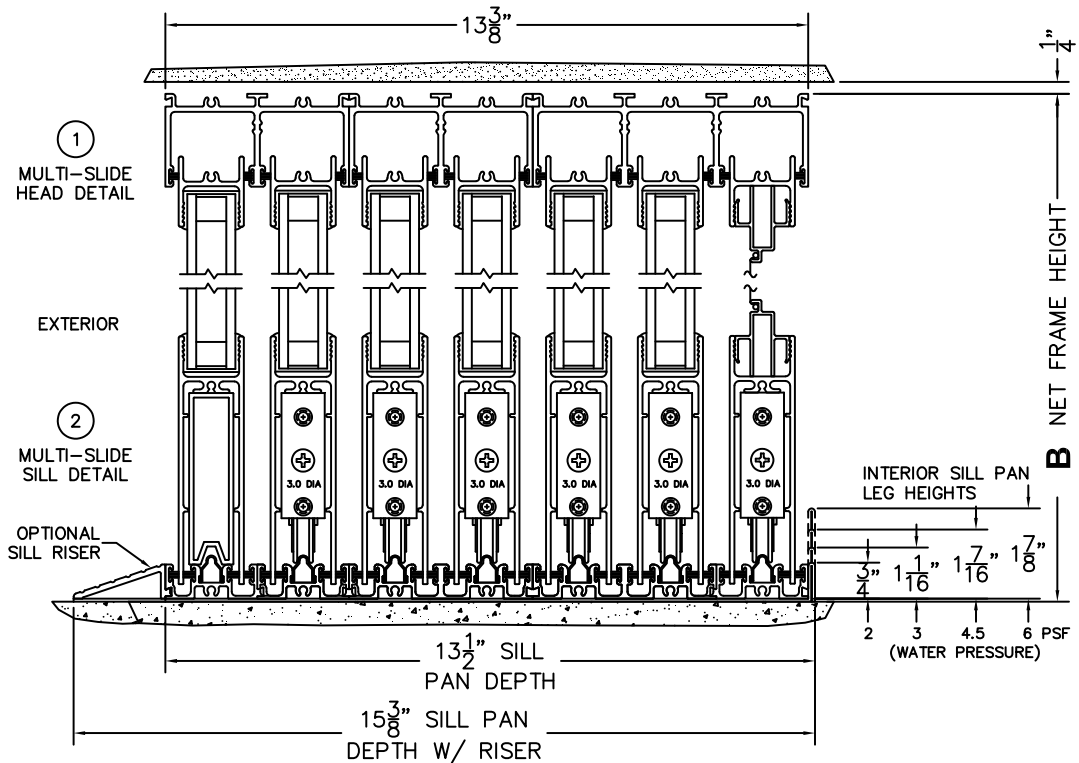

NOTES:

(USE RULER TO SCALE DIMENSIONS IN INCHES)

SCALE: 1/4

XXXXXO DOOR SHOWN

FLEETWOOD
WINDOWS & DOORS
FleetwoodUSA.com

NORWOOD 3070EX M/S
XXXXXX STANDARD CONFIGURATION
WITH SCREENS

ORDER NO.:

ITEM NO.:

(USE RULER TO SCALE DIMENSIONS IN INCHES)

SCALE: 1/4