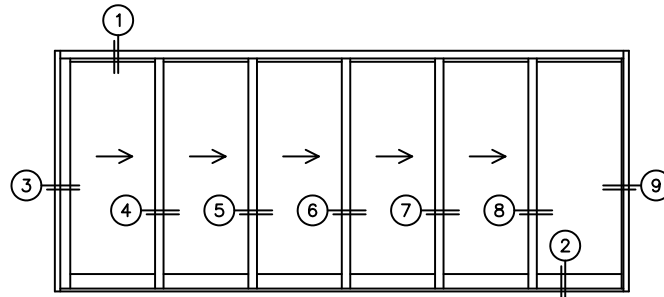

FLEETWOOD
WINDOWS & DOORS
FleetwoodUSA.com

NORWOOD 3070EX M/S
XXXXXO STANDARD CONFIGURATION
WITH SCREENS

ORDER NO.:

ITEM NO.:

REQUIRED DEALER INFO.

A (NET FRAME WIDTH)

B (NET FRAME HEIGHT)

SILL PAN HEIGHT (INTERIOR LEG)
(3/4", 1-1/16", 1-7/16" OR 1-7/8")

NOTES:

(USE RULER TO SCALE DIMENSIONS IN INCHES)

SCALE: 1/4

XXXXXO DOOR SHOWN

FLEETWOOD
WINDOWS & DOORS
FleetwoodUSA.com

NORWOOD 3070EX M/S
XXXXXX STANDARD CONFIGURATION
WITH SCREENS

ORDER NO.:

ITEM NO.:

(USE RULER TO SCALE DIMENSIONS IN INCHES)

SCALE: 1/4