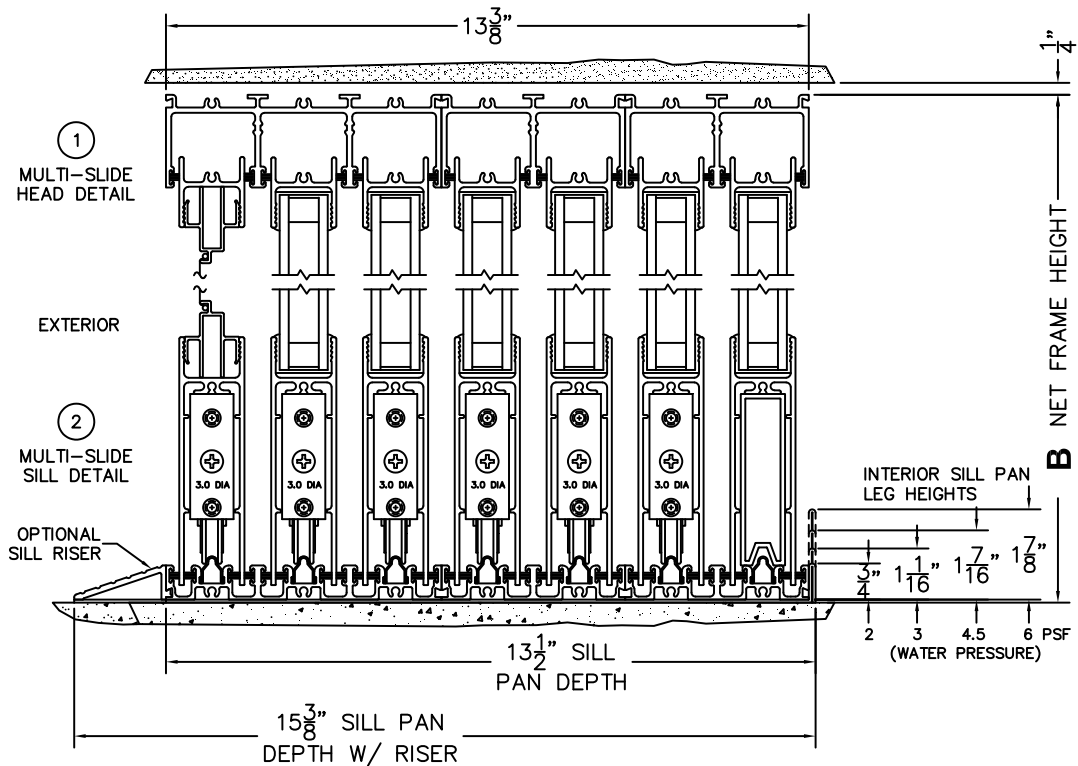

SILL PAN HEIGHT (INTERIOR LEG)  
(3/4", 1-1/16", 1-7/16" OR 1-7/8")

NOTES:

(USE RULER TO SCALE DIMENSIONS IN INCHES)

SCALE: 1/4

XXXXXO DOOR SHOWN

**FLEETWOOD**  
WINDOWS & DOORS  
FleetwoodUSA.com

**NORWOOD 3070EX M/S**  
3070-XXXXXOSTANDARD CONFIGURATION  
WITH SCREENS

ORDER NO.:

ITEM NO.:

(USE RULER TO SCALE DIMENSIONS IN INCHES)

SCALE: 1/8