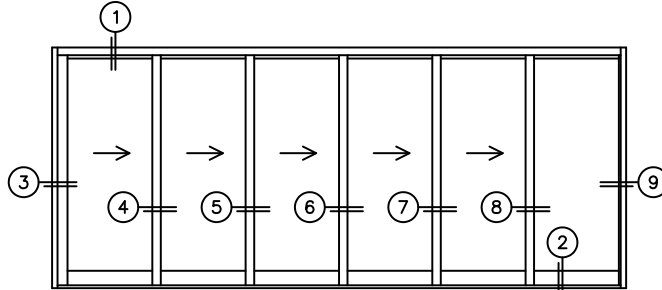

SILL PAN HEIGHT (INTERIOR LEG)  
(3/4", 1-1/16", 1-7/16" OR 1-7/8")

NOTES:

(USE RULER TO SCALE DIMENSIONS IN INCHES)

SCALE: 1/4

XXXXXO DOOR SHOWN

**FLEETWOOD**  
WINDOWS & DOORS  
FleetwoodUSA.com

**NORWOOD 3070EX M/S**  
3070-XXXXXOSTANDARD CONFIGURATION  
WITH SCREENS

ORDER NO.:

ITEM NO.:

(USE RULER TO SCALE DIMENSIONS IN INCHES)

SCALE: 1/8