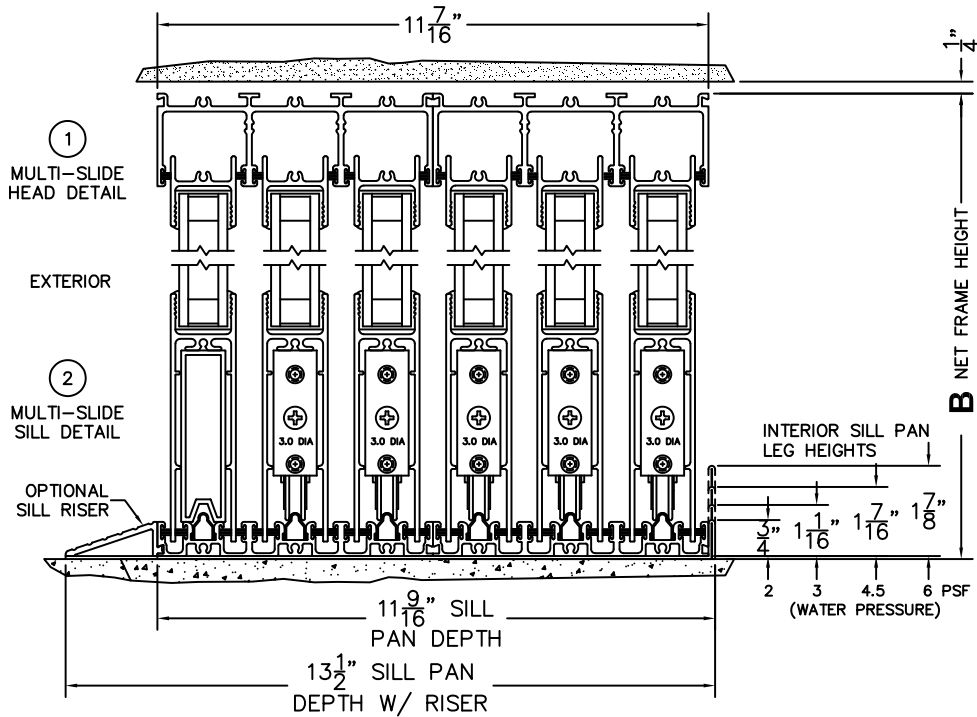

NOTES:

(USE RULER TO SCALE DIMENSIONS IN INCHES)

SCALE: 1/4

XXXXXO DOOR SHOWN

FLEETWOOD
WINDOWS & DOORS
FleetwoodUSA.com

NORWOOD 3070EX M/S
XXXXXO STANDARD CONFIGURATION
NO SCREENS

ORDER NO.:

ITEM NO.:

REQUIRED DEALER INFO.

A(NET FRAME WIDTH)

B(NET FRAME HEIGHT)

SILL PAN HEIGHT (INTERIOR LEG)
(3/4", 1-1/16", 1-7/16" OR 1-7/8")

NOTES:

(USE RULER TO SCALE DIMENSIONS IN INCHES)

SCALE: 1/4

- ③
LOCK JAMB
- ④
INTERLOCKERS
- ⑤
INTERLOCKERS
- ⑥
INTERLOCKERS
- ⑦
INTERLOCKERS
- ⑧
INTERLOCKERS
- ⑨
FIXED JAMB

ARCHETYPE LATCH WITH
FLUSH PULL HANDLES