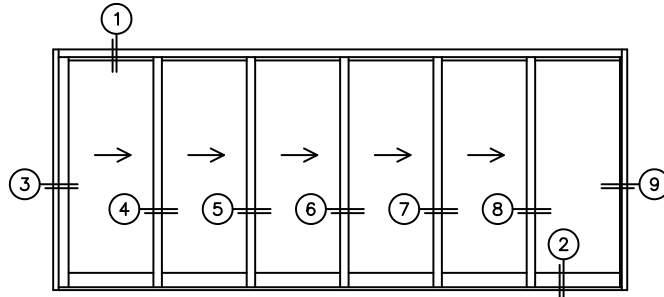

FLEETWOOD
WINDOWS & DOORS
FleetwoodUSA.com

NORWOOD 3070EX M/S
XXXXXO STANDARD CONFIGURATION
NO SCREENS

ORDER NO.:

ITEM NO.:

REQUIRED DEALER INFO.

A(NET FRAME WIDTH)

B(NET FRAME HEIGHT)

SILL PAN HEIGHT (INTERIOR LEG)
(3/4", 1-1/16", 1-7/16" OR 1-7/8")

NOTES:

(USE RULER TO SCALE DIMENSIONS IN INCHES)

SCALE: 1/4

XXXXXO DOOR SHOWN

FLEETWOOD
WINDOWS & DOORS
FleetwoodUSA.com

NORWOOD 3070EX M/S
XXXXXO STANDARD CONFIGURATION
NO SCREENS

ORDER NO.:

ITEM NO.:

REQUIRED DEALER INFO.

A(NET FRAME WIDTH)

B(NET FRAME HEIGHT)

SILL PAN HEIGHT (INTERIOR LEG)
(3/4", 1-1/16", 1-7/16" OR 1-7/8")

NOTES:

(USE RULER TO SCALE DIMENSIONS IN INCHES)

SCALE: 1/4

- ③
LOCK JAMB
- ④
INTERLOCKERS
- ⑤
INTERLOCKERS
- ⑥
INTERLOCKERS
- ⑦
INTERLOCKERS
- ⑧
INTERLOCKERS
- ⑨
FIXED JAMB