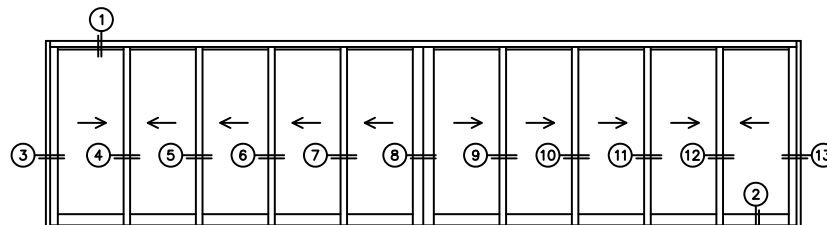

FLEETWOOD
WINDOWS & DOORS
FleetwoodUSA.com

NORWOOD 3070EX M/S
XXXXX-XXXXX STANDARD CONFIGURATION
NO SCREENS

ORDER NO.:

ITEM NO.:

REQUIRED DEALER INFO.

A (NET FRAME WIDTH)

B (NET FRAME HEIGHT)

SILL PAN HEIGHT (INTERIOR LEG)
(3/4", 1-1/16", 1-7/16" OR 1-7/8")

0 1 2 3 4 5 6

(USE RULER TO SCALE DIMENSIONS IN INCHES)

SCALE: 1/4

NOTES:

XXXXXXXXXXXX DOOR SHOWN

FLEETWOOD
WINDOWS & DOORS
FleetwoodUSA.com

NORWOOD 3070EX M/S

XXXXXIXXXXX STANDARD CONFIGURATION
NO SCREENS

ORDER NO.:

ITEM NO.:

REQUIRED DEALER INFO.

A(NET FRAME WIDTH)

B(NET FRAME HEIGHT)

SILL PAN HEIGHT(INTERIOR LEG)
(3/4", 1-1/16", 1-7/16" OR 1-7/8")

(USE RULER TO SCALE DIMENSIONS IN INCHES)

SCALE: 1/8