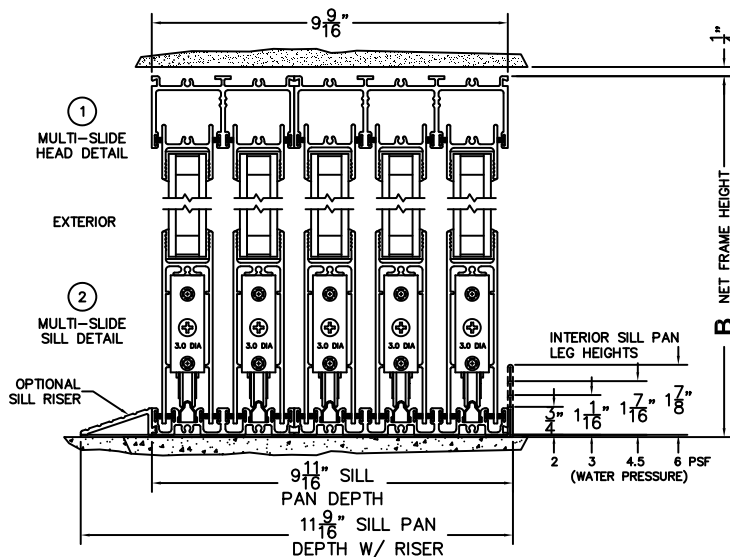

0 1 2 3 4 5 6

(USE RULER TO SCALE DIMENSIONS IN INCHES)

SCALE: 1/4

NOTES:

XXXXXXXXXXXX DOOR SHOWN

FLEETWOOD
WINDOWS & DOORS
FleetwoodUSA.com

NORWOOD 3070EX M/S

XXXXXIXXXXX STANDARD CONFIGURATION
NO SCREENS

ORDER NO.:

ITEM NO.:

REQUIRED DEALER INFO.

A(NET FRAME WIDTH)

B(NET FRAME HEIGHT)

SILL PAN HEIGHT(INTERIOR LEG)
(3/4", 1-1/16", 1-7/16" OR 1-7/8")

(USE RULER TO SCALE DIMENSIONS IN INCHES)

SCALE: 1/8