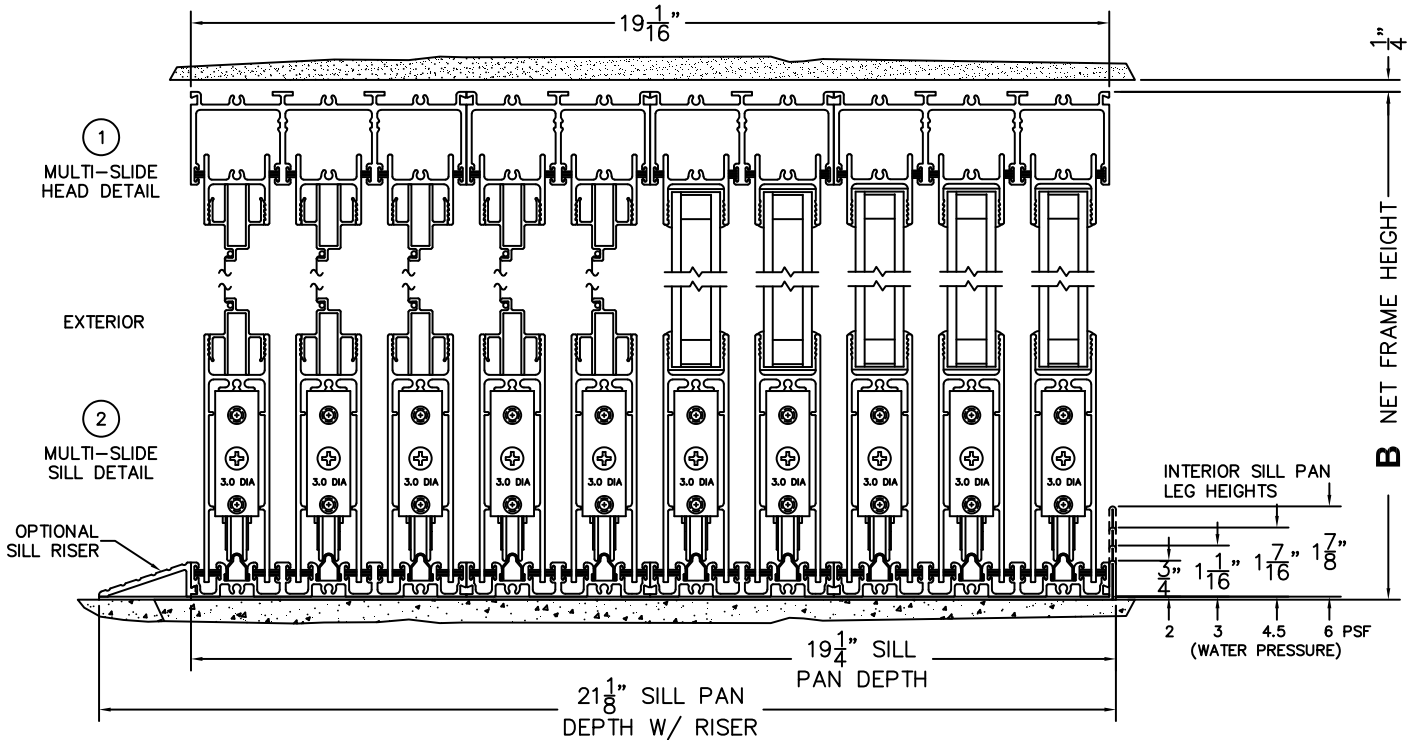

NOTES:

(USE RULER TO SCALE DIMENSIONS IN INCHES)

SCALE: 1/4

XXXXX DOOR SHOWN

FLEETWOOD
WINDOWS & DOORS
FleetwoodUSA.com

NORWOOD 3070EX M/S
3070-XXXXX STANDARD CONFIGURATION
WITH SCREENS

ORDER NO.:

ITEM NO.:

(USE RULER TO SCALE DIMENSIONS IN INCHES)

SCALE: 1/4