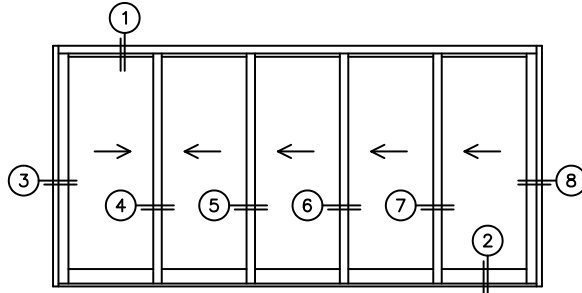

FLEETWOOD
WINDOWS & DOORS
FleetwoodUSA.com

NORWOOD 3070EX M/S
XXXXX STANDARD CONFIGURATION
WITH SCREENS

ORDER NO.:

ITEM NO.:

REQUIRED DEALER INFO.

A(NET FRAME WIDTH)

B(NET FRAME HEIGHT)

SILL PAN HEIGHT (INTERIOR LEG)
(3/4", 1-1/16", 1-7/16" OR 1-7/8")

NOTES:

(USE RULER TO SCALE DIMENSIONS IN INCHES)

SCALE: 1/4

XXXXX DOOR SHOWN

FLEETWOOD
WINDOWS & DOORS
FleetwoodUSA.com

NORWOOD 3070EX M/S
3070-XXXXX STANDARD CONFIGURATION
WITH SCREENS

ORDER NO.:

ITEM NO.:

(USE RULER TO SCALE DIMENSIONS IN INCHES)

SCALE: 1/4