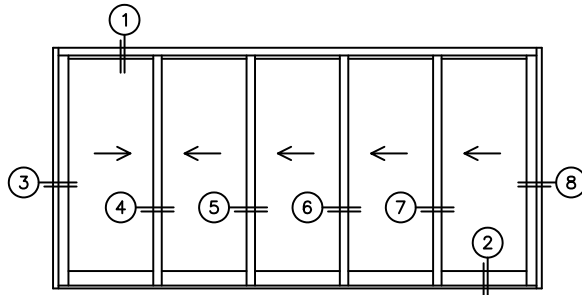

FLEETWOOD
WINDOWS & DOORS
FleetwoodUSA.com

NORWOOD 3070EX M/S
XXXXX STANDARD CONFIGURATION
WITH SCREENS

ORDER NO.:

ITEM NO.:

REQUIRED DEALER INFO.

A(NET FRAME WIDTH)

B(NET FRAME HEIGHT)

SILL PAN HEIGHT (INTERIOR LEG)
(3/4", 1-1/16", 1-7/16" OR 1-7/8")

NOTES:

(USE RULER TO SCALE DIMENSIONS IN INCHES)

SCALE: 1/4

XXXXX DOOR SHOWN

FLEETWOOD
WINDOWS & DOORS
FleetwoodUSA.com

NORWOOD 3070EX M/S
XXXXX STANDARD CONFIGURATION
WITH SCREENS

ORDER NO.:

ITEM NO.:

(USE RULER TO SCALE DIMENSIONS IN INCHES)

SCALE: 1/4

③ LOCK JAMB ④ INTERLOCKERS ⑤ INTERLOCKERS ⑥ INTERLOCKERS ⑦ INTERLOCKERS ⑧ LOCK JAMB