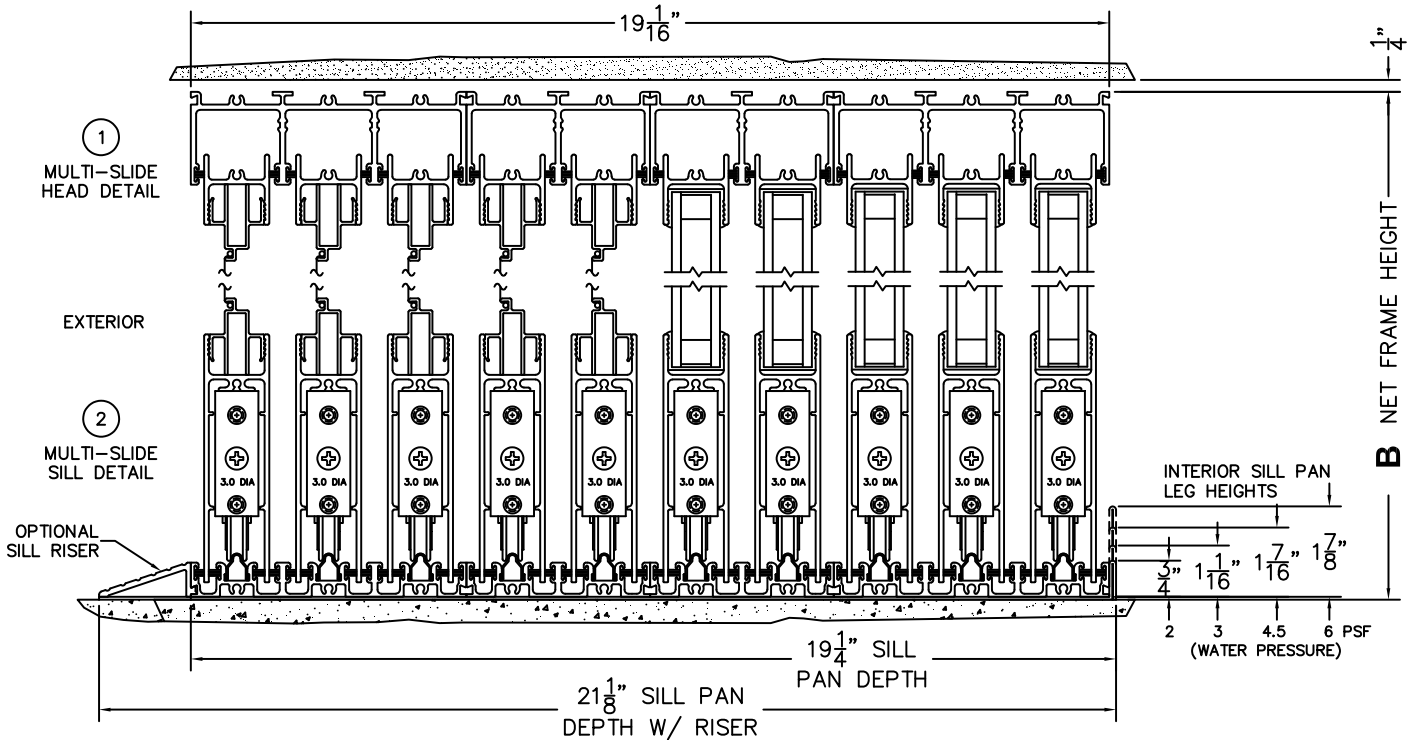

NOTES:

(USE RULER TO SCALE DIMENSIONS IN INCHES)

SCALE: 1/4

XXXXX DOOR SHOWN

FLEETWOOD
WINDOWS & DOORS
FleetwoodUSA.com

NORWOOD 3070EX M/S
XXXXX STANDARD CONFIGURATION
WITH SCREENS

ORDER NO.:

ITEM NO.:

(USE RULER TO SCALE DIMENSIONS IN INCHES)

SCALE: 1/4

③ LOCK JAMB ④ INTERLOCKERS ⑤ INTERLOCKERS ⑥ INTERLOCKERS ⑦ INTERLOCKERS ⑧ LOCK JAMB