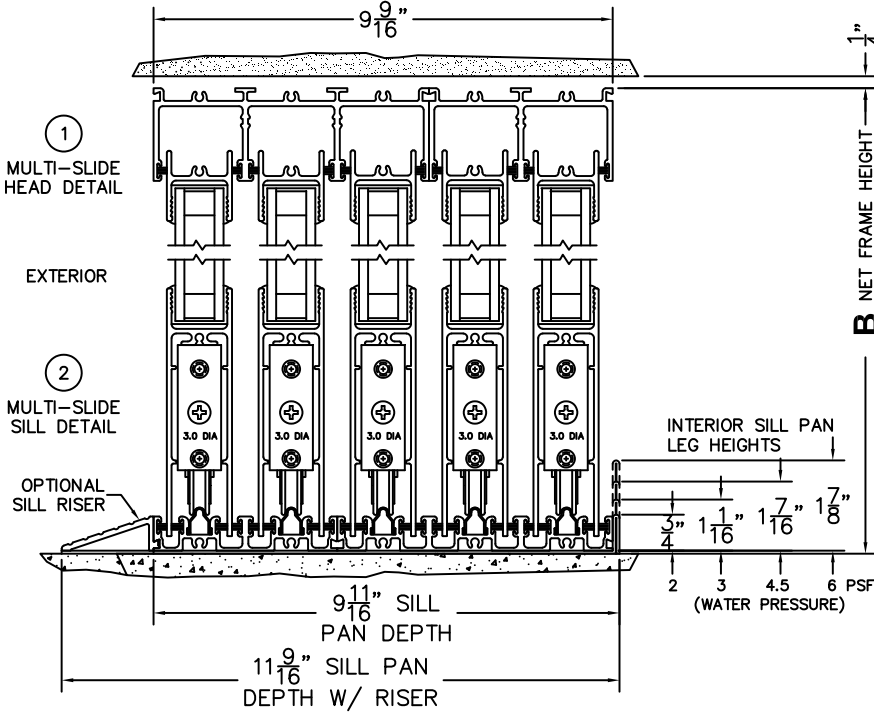

FLEETWOOD
WINDOWS & DOORS
FleetwoodUSA.com

NORWOOD 3070EX M/S
XXXXX STANDARD CONFIGURATION
NO SCREENS

ORDER NO.:

ITEM NO.:

REQUIRED DEALER INFO.

A(NET FRAME WIDTH)

B(NET FRAME HEIGHT)

SILL PAN HEIGHT (INTERIOR LEG)
(3/4", 1-1/16", 1-7/16" OR 1-7/8")

NOTES:

(USE RULER TO SCALE DIMENSIONS IN INCHES)

SCALE: 1/4

XXXXX DOOR SHOWN

3
LOCK JAMB

4
INTERLOCKERS

5
INTERLOCKERS

6
INTERLOCKERS

7
INTERLOCKERS

8
LOCK JAMB