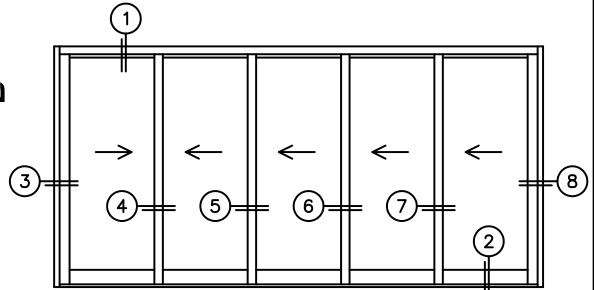

FLEETWOOD
WINDOWS & DOORS
FleetwoodUSA.com

NORWOOD 3070EX M/S
XXXXX STANDARD CONFIGURATION
NO SCREENS

ORDER NO.:

ITEM NO.:

REQUIRED DEALER INFO.

A(NET FRAME WIDTH)

B(NET FRAME HEIGHT)

SILL PAN HEIGHT (INTERIOR LEG)
(3/4", 1-1/16", 1-7/16" OR 1-7/8")

NOTES:

(USE RULER TO SCALE DIMENSIONS IN INCHES)

SCALE: 1/4

XXXXX DOOR SHOWN

3
LOCK JAMB

4
INTERLOCKERS

5
INTERLOCKERS

6
INTERLOCKERS