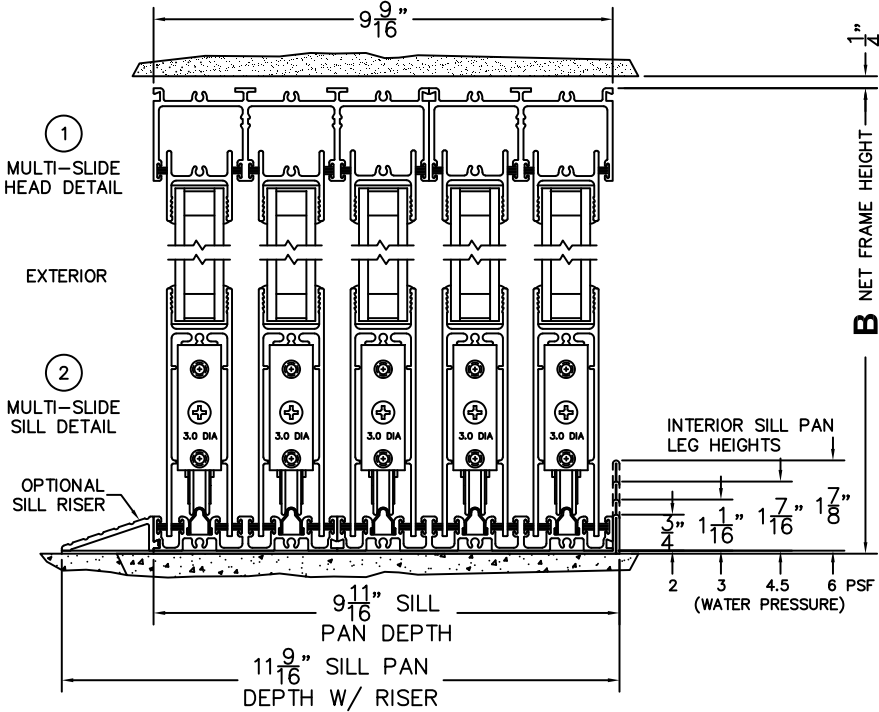

FLEETWOOD
WINDOWS & DOORS
FleetwoodUSA.com

NORWOOD 3070EX M/S
XXXXX CUSTOM CONFIGURATION
NO SCREENS

ORDER NO.:

ITEM NO.:

REQUIRED DEALER INFO.

A(NET FRAME WIDTH)

B(NET FRAME HEIGHT)

SILL PAN HEIGHT (INTERIOR LEG)
(3/4", 1-1/16", 1-7/16" OR 1-7/8")

NOTES:

(USE RULER TO SCALE DIMENSIONS IN INCHES)

SCALE: 1/4

XXXXX DOOR SHOWN

- (3)
LOCK JAMB
- (4)
INTERLOCKERS
- (5)
INTERLOCKERS
- (6)
INTERLOCKERS
- (7)
INTERLOCKERS
- (8)
LOCK JAMB

ARCHETYPE LATCH WITH
FLUSH PULL HANDLES