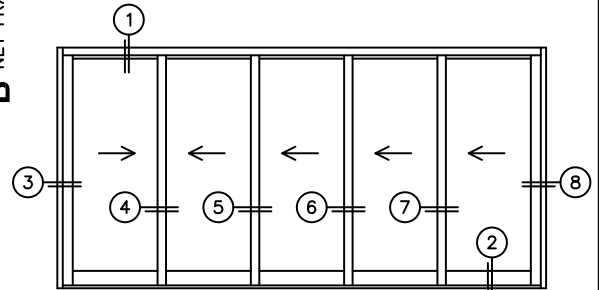

FLEETWOOD
WINDOWS & DOORS
FleetwoodUSA.com

NORWOOD 3070EX M/S
XXXXX CUSTOM CONFIGURATION
NO SCREENS

ORDER NO.:

ITEM NO.:

REQUIRED DEALER INFO.

A(NET FRAME WIDTH)

B(NET FRAME HEIGHT)

SILL PAN HEIGHT (INTERIOR LEG)
(3/4", 1-1/16", 1-7/16" OR 1-7/8")

NOTES:

(USE RULER TO SCALE DIMENSIONS IN INCHES)

SCALE: 1/4

XXXXX DOOR SHOWN

- (3)
LOCK JAMB
- (4)
INTERLOCKERS
- (5)
INTERLOCKERS
- (6)
INTERLOCKERS
- (7)
INTERLOCKERS
- (8)
LOCK JAMB

ARCHETYPE LATCH WITH
FLUSH PULL HANDLES