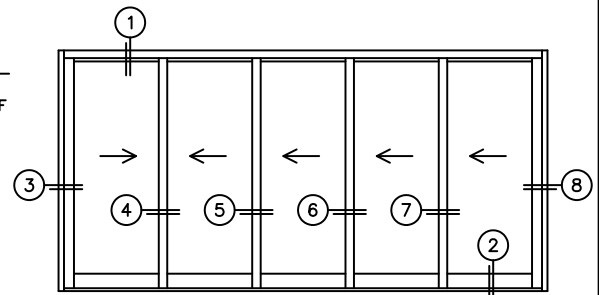

FLEETWOOD
WINDOWS & DOORS
FleetwoodUSA.com

NORWOOD 3070EX M/S
XXXXX CUSTOM CONFIGURATION
NO SCREENS

ORDER NO.:

ITEM NO.:

REQUIRED DEALER INFO.

A (NET FRAME WIDTH)

B (NET FRAME HEIGHT)

SILL PAN HEIGHT (INTERIOR LEG)
(3/4", 1-1/16", 1-7/16" OR 1-7/8")

NOTES:

(USE RULER TO SCALE DIMENSIONS IN INCHES)

SCALE: 1/4

XXXXX DOOR SHOWN