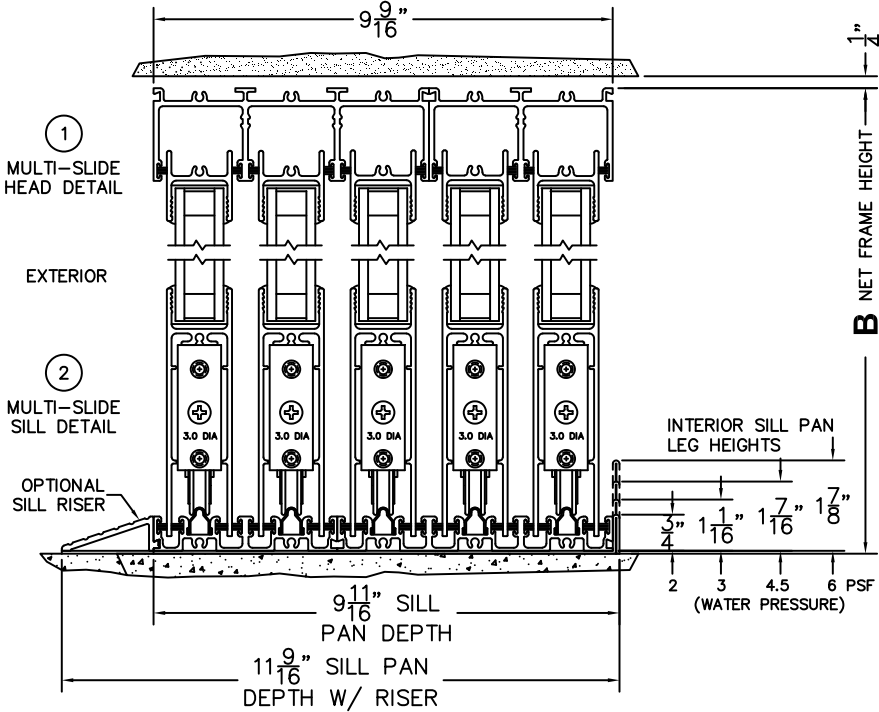

FLEETWOOD
WINDOWS & DOORS
FleetwoodUSA.com

NORWOOD 3070EX M/S
XXXXX CUSTOM CONFIGURATION
NO SCREENS

ORDER NO.:

ITEM NO.:

REQUIRED DEALER INFO.

A (NET FRAME WIDTH)

B (NET FRAME HEIGHT)

SILL PAN HEIGHT (INTERIOR LEG)
(3/4", 1-1/16", 1-7/16" OR 1-7/8")

NOTES:

(USE RULER TO SCALE DIMENSIONS IN INCHES)

SCALE: 1/4

XXXXX DOOR SHOWN