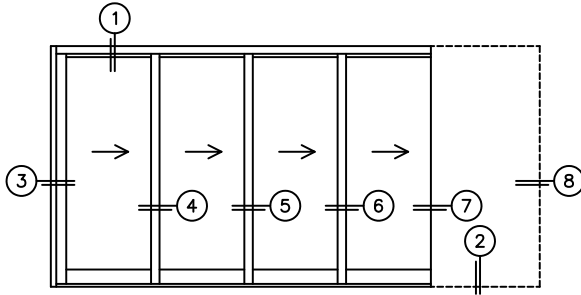

CALCULATED VALUES (FLEETWOOD SUPPLIED)

C(POCKET WIDTH)

D(NET FRAME WIDTH)

NOTES:

(USE RULER TO SCALE DIMENSIONS IN INCHES)

SCALE: 1/4

XXXXP DOOR SHOWN

(USE RULER TO SCALE DIMENSIONS IN INCHES)

SCALE: 1/4

*CAUTION: WHEN CONSTRUCTING POCKET NOTE THAT DAYLIGHT WIDTH DOES NOT INCLUDE 1" SET BACK FOR POST INTERLOCKER.