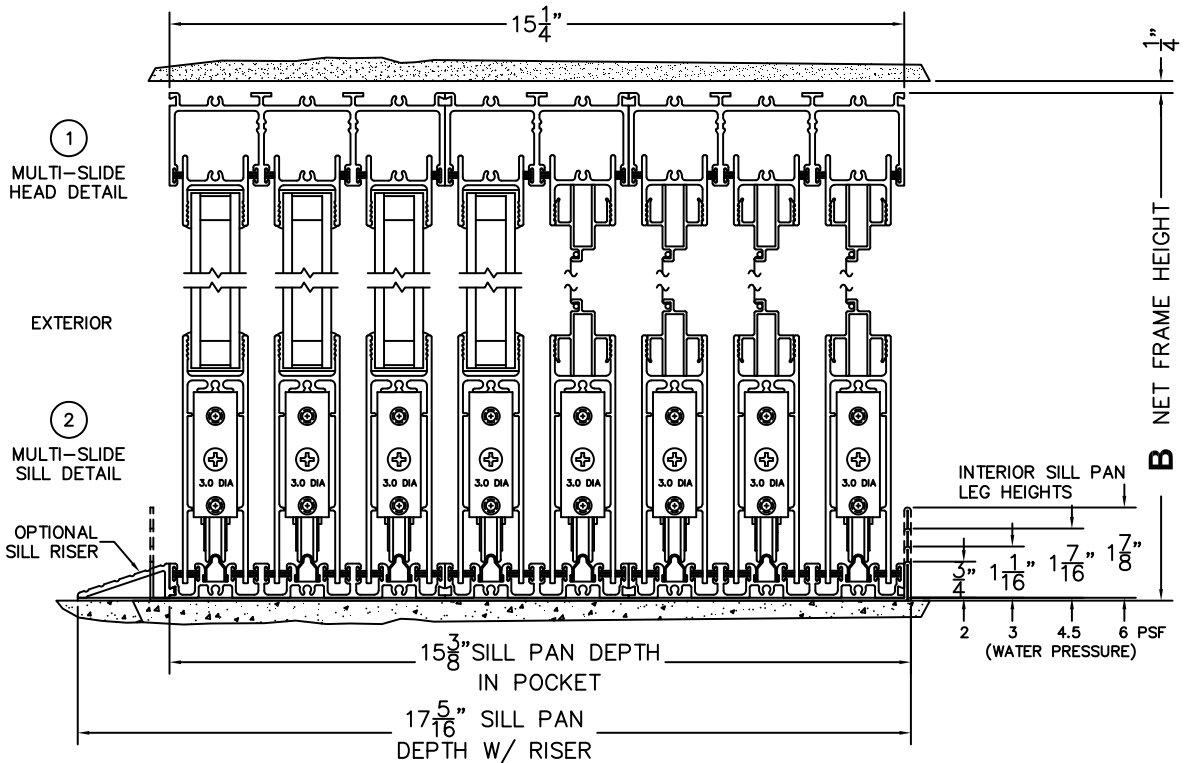

CALCULATED VALUES (FLEETWOOD SUPPLIED)

C(POCKET WIDTH)

D(NET FRAME WIDTH)

NOTES:

(USE RULER TO SCALE DIMENSIONS IN INCHES)

SCALE: 1/4

XXXXP DOOR SHOWN

(USE RULER TO SCALE DIMENSIONS IN INCHES)

SCALE: 1/4

*CAUTION: WHEN CONSTRUCTING POCKET NOTE THAT DAYLIGHT WIDTH DOES NOT INCLUDE 1" SET BACK FOR POST INTERLOCKER.