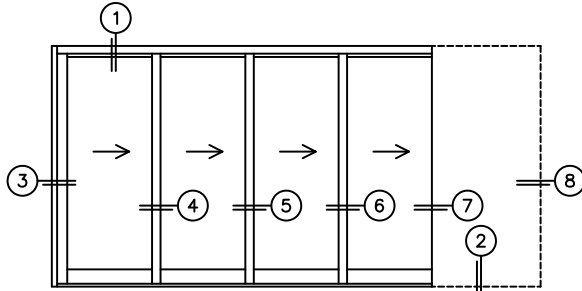

CALCULATED VALUES (FLEETWOOD SUPPLIED)

C(POCKET WIDTH)

D(NET FRAME WIDTH)

NOTES:

(USE RULER TO SCALE DIMENSIONS IN INCHES)

SCALE: 1/4

XXXXP DOOR SHOWN

FLEETWOOD
WINDOWS & DOORS
FleetwoodUSA.com

NORWOOD 3070EX M/S

XXXXP STANDARD CONFIGURATION
NO SCREENS

ORDER NO.:

ITEM NO.:

(USE RULER TO SCALE DIMENSIONS IN INCHES)

SCALE: 1/4

*CAUTION: WHEN CONSTRUCTING POCKET NOTE THAT DAYLIGHT WIDTH DOES NOT INCLUDE 1" SET BACK FOR POST INTERLOCKER.