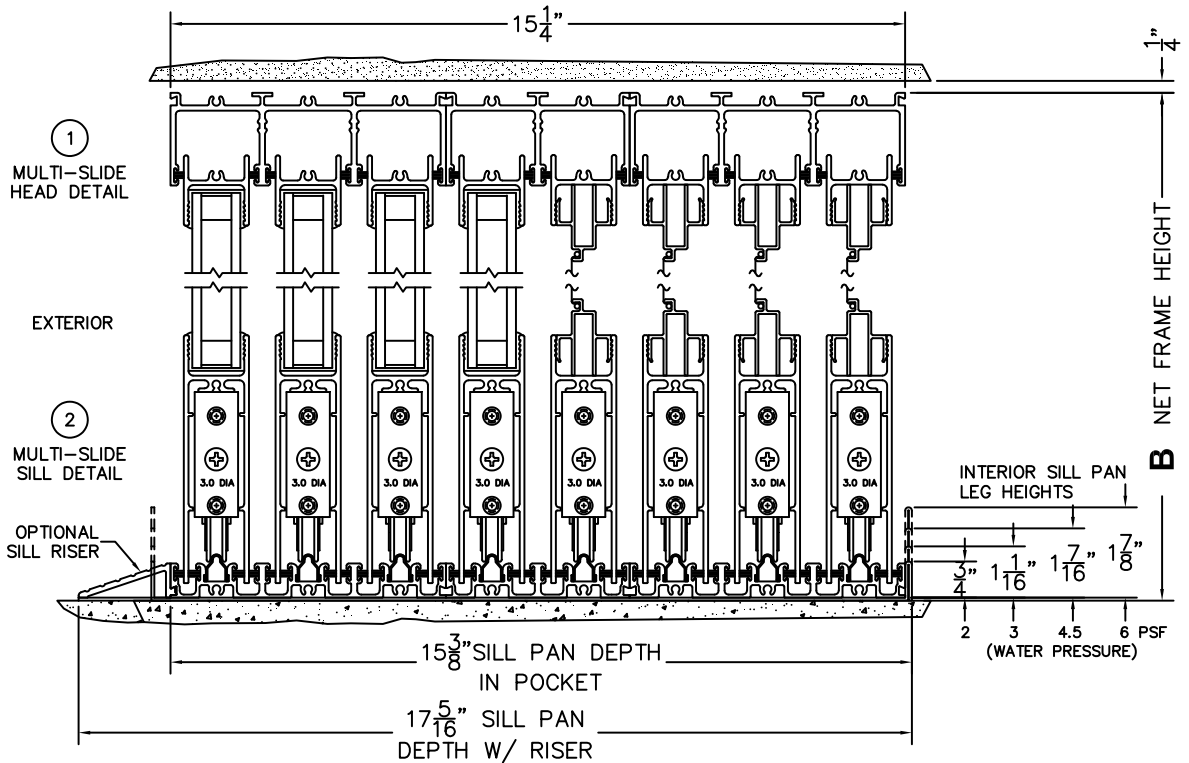

CALCULATED VALUES (FLEETWOOD SUPPLIED)

C(POCKET WIDTH)

D(NET FRAME WIDTH)

NOTES:

(USE RULER TO SCALE DIMENSIONS IN INCHES)

SCALE: 1/4

XXXXP DOOR SHOWN

FLEETWOOD
WINDOWS & DOORS
FleetwoodUSA.com

NORWOOD 3070EX M/S

XXXXP STANDARD CONFIGURATION
NO SCREENS

ORDER NO.:

ITEM NO.:

(USE RULER TO SCALE DIMENSIONS IN INCHES)

SCALE: 1/4

*CAUTION: WHEN CONSTRUCTING POCKET NOTE THAT DAYLIGHT WIDTH DOES NOT INCLUDE 1" SET BACK FOR POST INTERLOCKER.