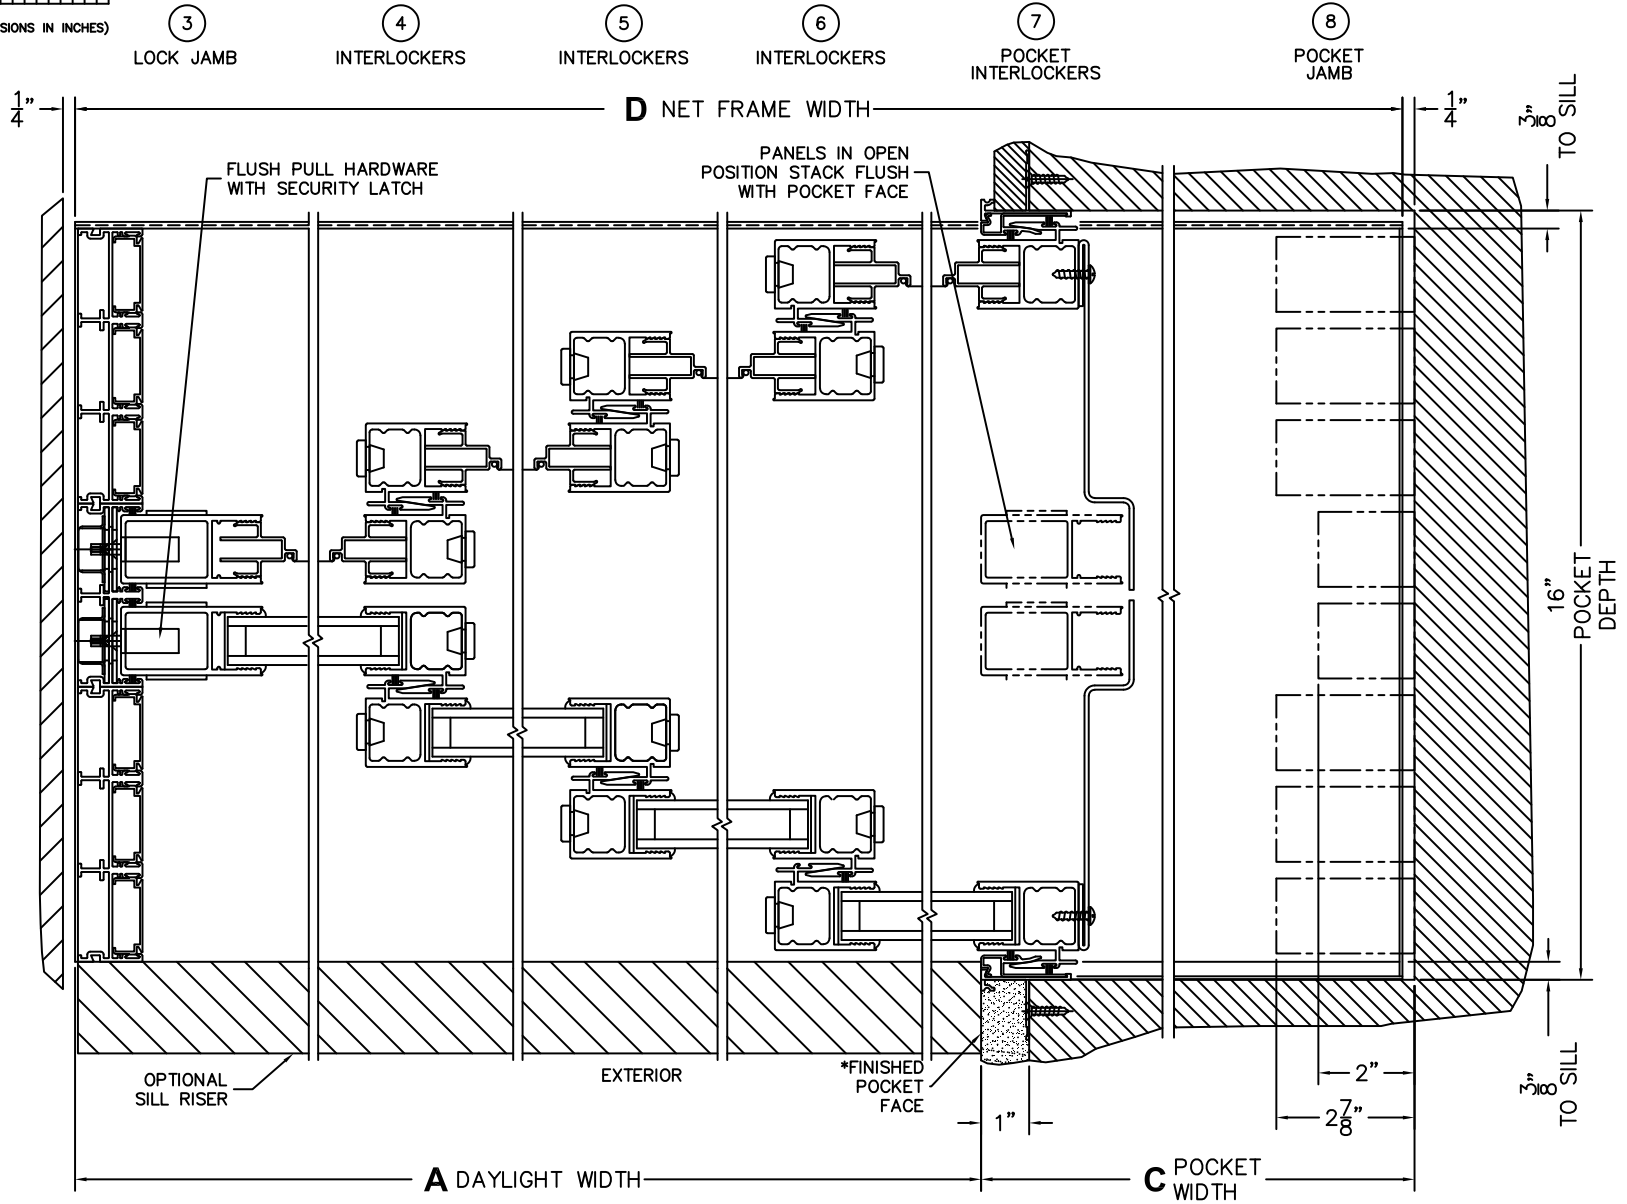

CALCULATED VALUES (FLEETWOOD SUPPLIED)

C(POCKET WIDTH)

D(NET FRAME WIDTH)

NOTES:

(USE RULER TO SCALE DIMENSIONS IN INCHES)

SCALE: 1/4

XXXXP DOOR SHOWN

FLEETWOOD
WINDOWS & DOORS
FleetwoodUSA.com

NORWOOD 3070EX M/S

XXXXP STANDARD CONFIGURATION
NO SCREENS

ORDER NO.:

ITEM NO.:

(USE RULER TO SCALE DIMENSIONS IN INCHES)

SCALE: 1/4

*CAUTION: WHEN CONSTRUCTING POCKET NOTE THAT DAYLIGHT WIDTH DOES NOT INCLUDE 1" SET BACK FOR POST INTERLOCKER.