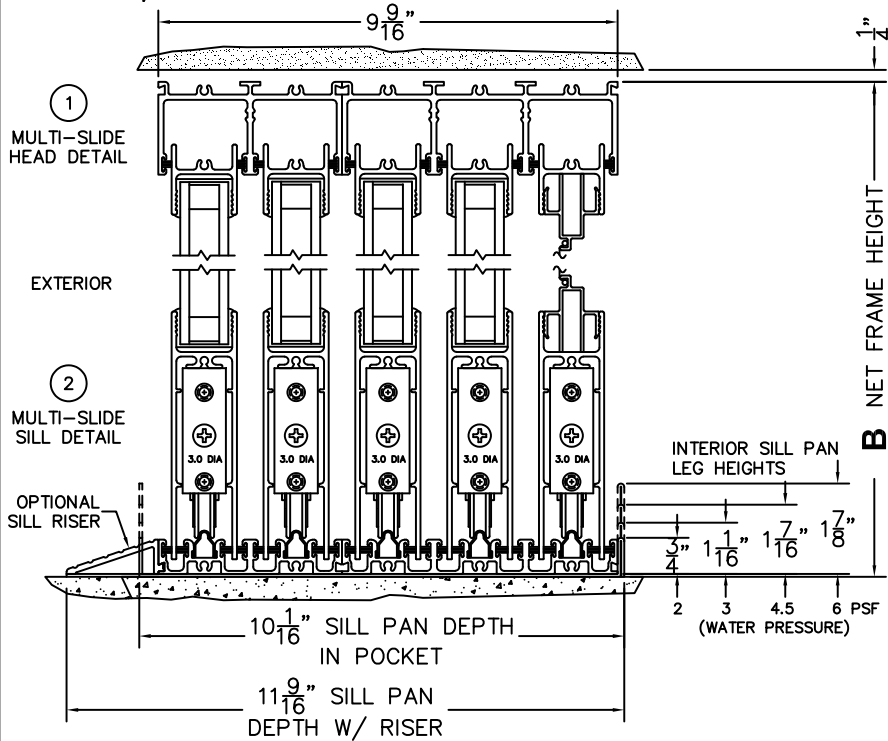

CALCULATED VALUES (FLEETWOOD SUPPLIED)

C(POCKET WIDTH)

D(NET FRAME WIDTH)

NOTES:

*CAUTION: WHEN CONSTRUCTING
POCKET NOTE THAT DAYLIGHT
WIDTH DOES NOT INCLUDE 1" SET
BACK FOR POST INTERLOCKER.

(USE RULER TO SCALE DIMENSIONS IN INCHES)

SCALE: 1/4"

XXXXP DOOR SHOWN