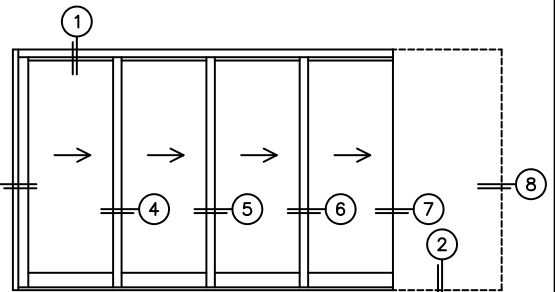

CALCULATED VALUES (FLEETWOOD SUPPLIED)

C(POCKET WIDTH)

D(NET FRAME WIDTH)

NOTES:

*CAUTION: WHEN CONSTRUCTING
POCKET NOTE THAT DAYLIGHT
WIDTH DOES NOT INCLUDE 1" SET
BACK FOR POST INTERLOCKER.

(USE RULER TO SCALE DIMENSIONS IN INCHES)

SCALE: 1/4"

XXXXP DOOR SHOWN