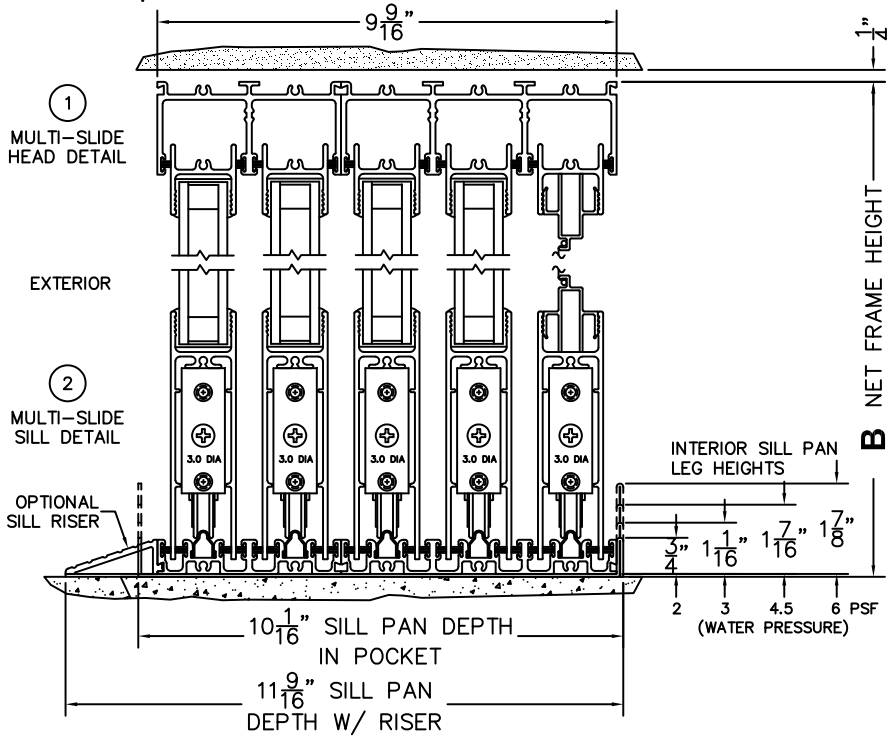

CALCULATED VALUES (FLEETWOOD SUPPLIED)

C(POCKET WIDTH)

D(NET FRAME WIDTH)

NOTES:

(USE RULER TO SCALE DIMENSIONS IN INCHES)

SCALE: 1/4

XXXXP DOOR SHOWN