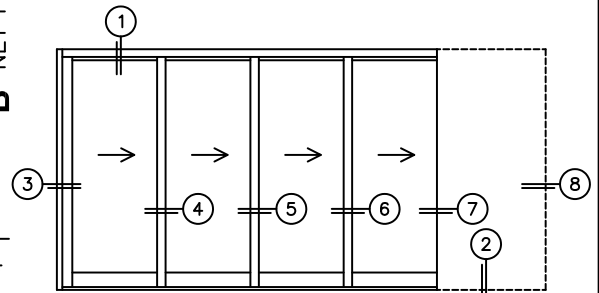

CALCULATED VALUES (FLEETWOOD SUPPLIED)

C(POCKET WIDTH)

D(NET FRAME WIDTH)

NOTES:

(USE RULER TO SCALE DIMENSIONS IN INCHES)

SCALE: 1/4

XXXXP DOOR SHOWN