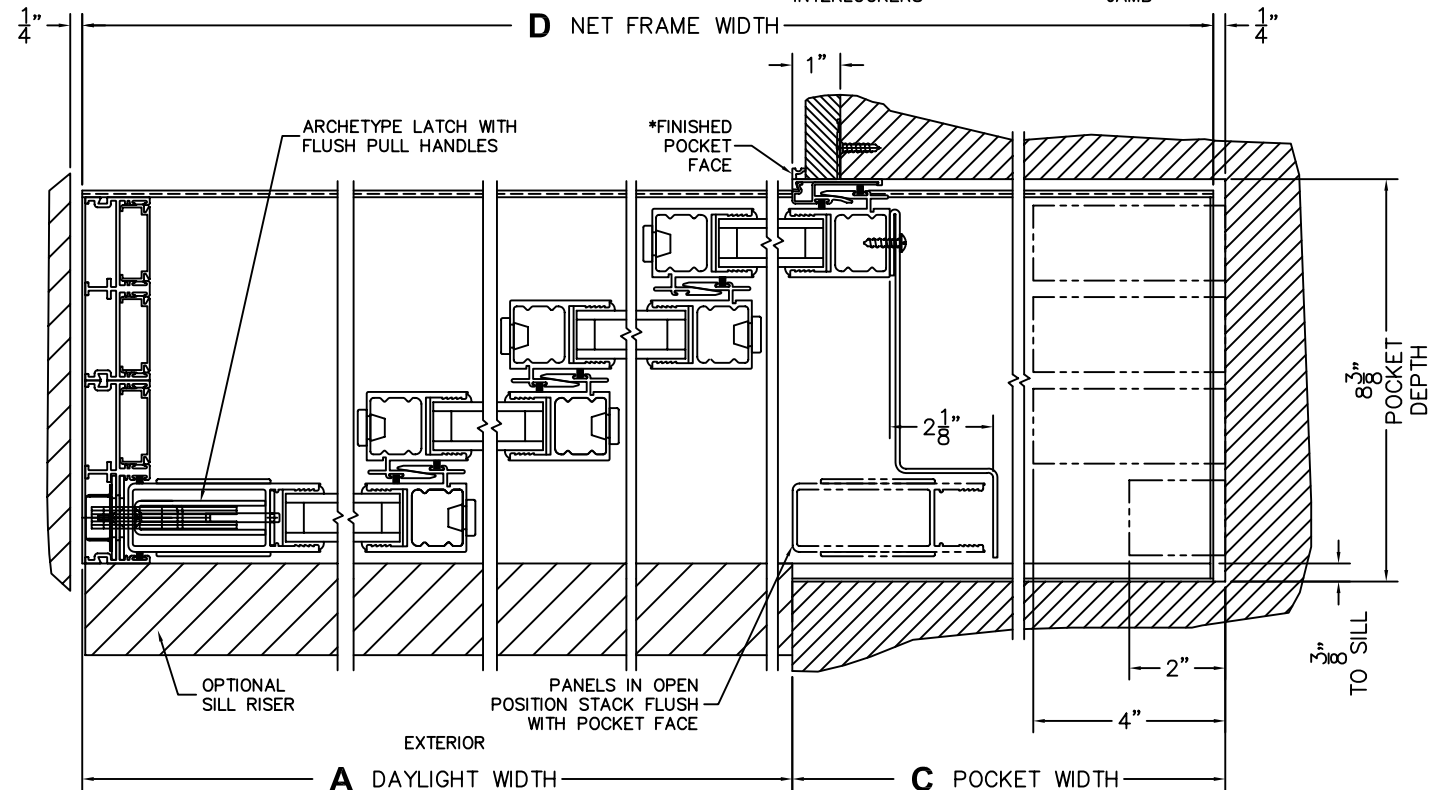

CALCULATED VALUES (FLEETWOOD SUPPLIED)

C (POCKET WIDTH)

D (NET FRAME WIDTH)

NOTES:

XXXXP DOOR SHOWN

(USE RULER TO SCALE DIMENSIONS IN INCHES)

SCALE: 1/4"

(3) LOCK JAMB

(4) INTERLOCKERS

(5) INTERLOCKERS

(6) INTERLOCKERS

(7) POCKET INTERLOCKERS

(8) POCKET JAMB

A DAYLIGHT WIDTH

C POCKET WIDTH

*CAUTION: WHEN CONSTRUCTING POCKET NOTE THAT DAYLIGHT WIDTH DOES NOT INCLUDE 1" SET BACK FOR POST INTERLOCKER.