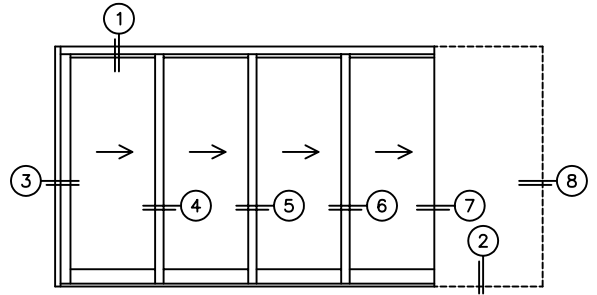

FLEETWOOD
WINDOWS & DOORS
FleetwoodUSA.com

NORWOOD 3070EX M/S
XXXXP STANDARD CONFIGURATION
NO SCREENS

ORDER NO.:

ITEM NO.:

REQUIRED DEALER INFO.

A (DAYLIGHT WIDTH)

B (NET FRAME HEIGHT)

SILL PAN HEIGHT (INTERIOR LEG)
(3/4", 1-1/16", 1-7/16" OR 1-7/8")

CALCULATED VALUES (FLEETWOOD SUPPLIED)

C (POCKET WIDTH)

D (NET FRAME WIDTH)

NOTES:

XXXXP DOOR SHOWN

(USE RULER TO SCALE DIMENSIONS IN INCHES)

SCALE: 1/4"

(3) LOCK JAMB

(4) INTERLOCKERS

(5) INTERLOCKERS

(6) INTERLOCKERS

(7) POCKET INTERLOCKERS

(8) POCKET JAMB

A DAYLIGHT WIDTH

C POCKET WIDTH

*CAUTION: WHEN CONSTRUCTING POCKET NOTE THAT DAYLIGHT WIDTH DOES NOT INCLUDE 1" SET BACK FOR POST INTERLOCKER.