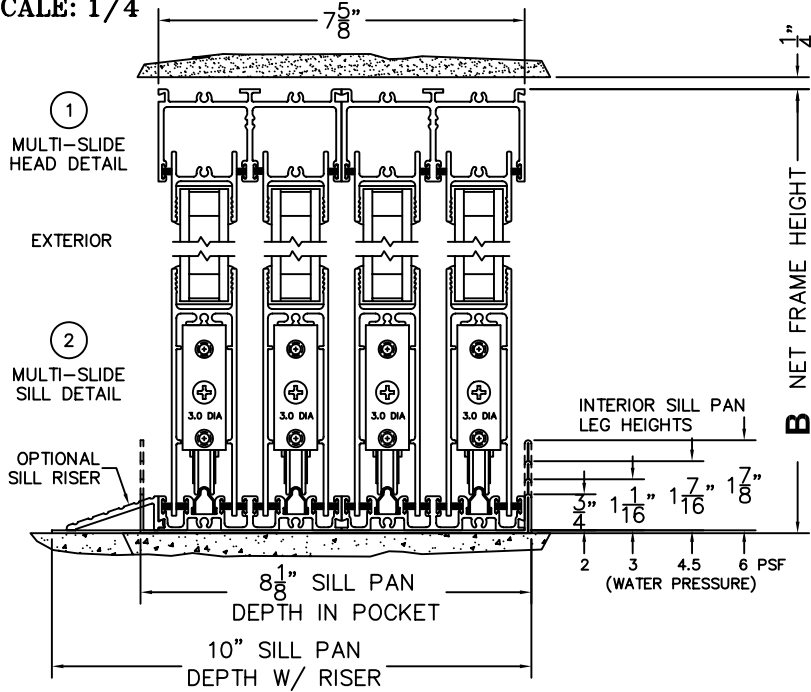

CALCULATED VALUES (FLEETWOOD SUPPLIED)

C (POCKET WIDTH)

D (NET FRAME WIDTH)

NOTES:

XXXXP DOOR SHOWN

(USE RULER TO SCALE DIMENSIONS IN INCHES)

SCALE: 1/4"

(3) LOCK JAMB

(4) INTERLOCKERS

(5) INTERLOCKERS

(6) INTERLOCKERS

(7) POCKET INTERLOCKERS

(8) POCKET JAMB

A DAYLIGHT WIDTH

C POCKET WIDTH

*CAUTION: WHEN CONSTRUCTING POCKET NOTE THAT DAYLIGHT WIDTH DOES NOT INCLUDE 1" SET BACK FOR POST INTERLOCKER.