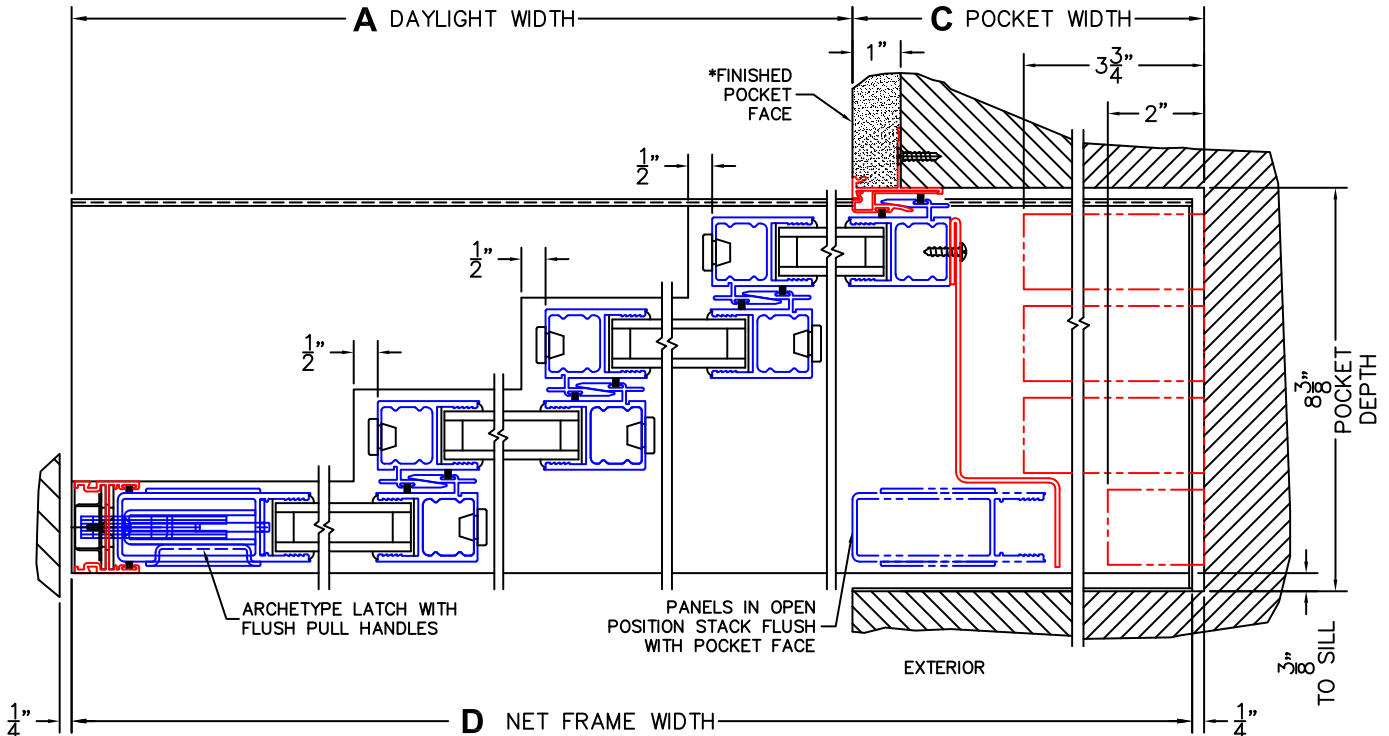

CALCULATED VALUES (FLEETWOOD SUPPLIED)

C(POCKET WIDTH)

D(NET FRAME WIDTH)

NOTES:

XXXXP DOOR SHOWN

(USE RULER TO SCALE DIMENSIONS IN INCHES)

SCALE: 1/4

③ LOCK JAMB

④ INTERLOCKERS

⑤ INTERLOCKERS

⑥ INTERLOCKERS

⑦ POCKET INTERLOCKERS

⑧ POCKET JAMB

A DAYLIGHT WIDTH

C POCKET WIDTH

D NET FRAME WIDTH

*CAUTION: WHEN CONSTRUCTING POCKET NOTE THAT DAYLIGHT WIDTH DOES NOT INCLUDE 1" SET BACK FOR POST INTERLOCKER.