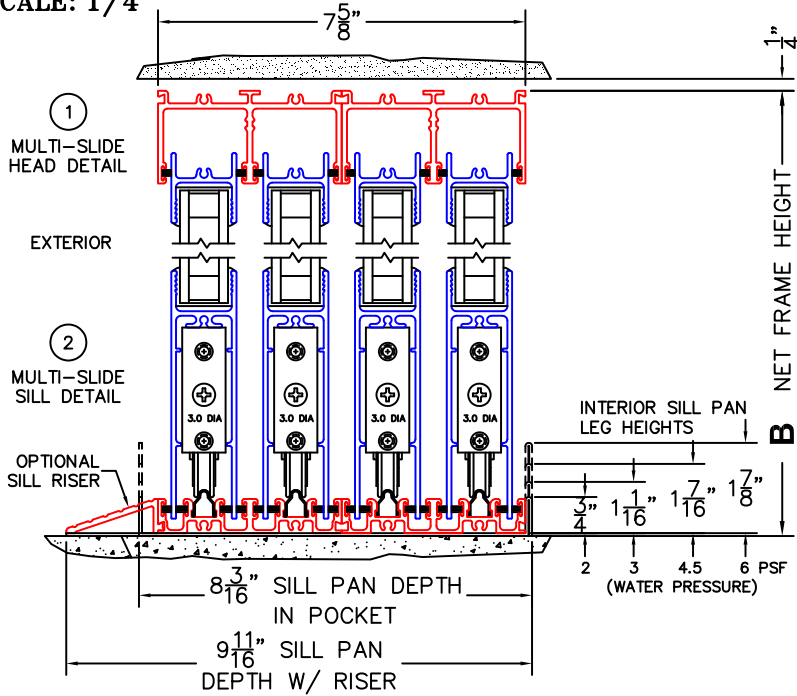

CALCULATED VALUES (FLEETWOOD SUPPLIED)

C(POCKET WIDTH)

D(NET FRAME WIDTH)

NOTES:

XXXXP DOOR SHOWN

(USE RULER TO SCALE DIMENSIONS IN INCHES)

SCALE: 1/4

③ LOCK JAMB

④ INTERLOCKERS

⑤ INTERLOCKERS

⑥ INTERLOCKERS

⑦ POCKET INTERLOCKERS

⑧ POCKET JAMB

A DAYLIGHT WIDTH

C POCKET WIDTH

D NET FRAME WIDTH

*CAUTION: WHEN CONSTRUCTING POCKET NOTE THAT DAYLIGHT WIDTH DOES NOT INCLUDE 1" SET BACK FOR POST INTERLOCKER.