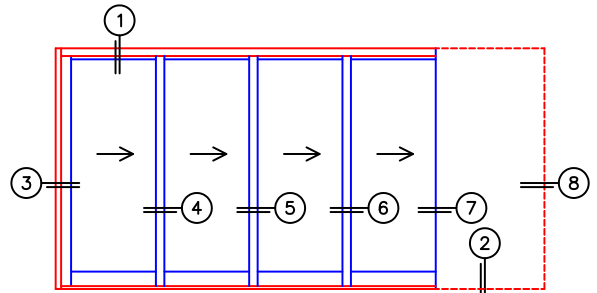

FLEETWOOD
WINDOWS & DOORS
FleetwoodUSA.com

NORWOOD 3070EX M/S
XXXXP CUSTOM CONFIGURATION
NO SCREENS

ORDER NO.:

ITEM NO.:

REQUIRED DEALER INFO.

A(DAYLIGHT WIDTH)

B(NET FRAME HEIGHT)

SILL PAN HEIGHT (INTERIOR LEG)
(3/4", 1-1/16", 1-7/16" OR 1-7/8")

CALCULATED VALUES (FLEETWOOD SUPPLIED)

C(POCKET WIDTH)

D(NET FRAME WIDTH)

NOTES:

XXXXP DOOR SHOWN

(USE RULER TO SCALE DIMENSIONS IN INCHES)

SCALE: 1/4

③ LOCK JAMB

④ INTERLOCKERS

⑤ INTERLOCKERS

⑥ INTERLOCKERS

⑦ POCKET INTERLOCKERS

⑧ POCKET JAMB

A DAYLIGHT WIDTH

C POCKET WIDTH

D NET FRAME WIDTH

*CAUTION: WHEN CONSTRUCTING POCKET NOTE THAT DAYLIGHT WIDTH DOES NOT INCLUDE 1" SET BACK FOR POST INTERLOCKER.