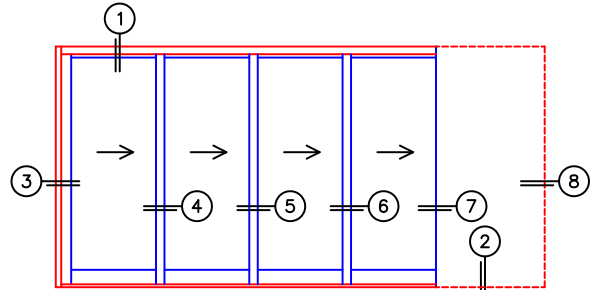

CALCULATED VALUES (FLEETWOOD SUPPLIED)

C (POCKET WIDTH)	
D (NET FRAME WIDTH)	

NOTES:

(USE RULER TO SCALE DIMENSIONS IN INCHES)

SCALE: 1/4

XXXXP DOOR SHOWN

- ③
LOCK JAMB
- ④
INTERLOCKERS
- ⑤
INTERLOCKERS
- ⑥
INTERLOCKERS
- ⑦
POCKET INTERLOCKERS
- ⑧
POCKET JAMB

*CAUTION: WHEN CONSTRUCTING POCKET NOTE THAT DAYLIGHT WIDTH DOES NOT INCLUDE 1" SET BACKFOR POST INTERLOCKER.