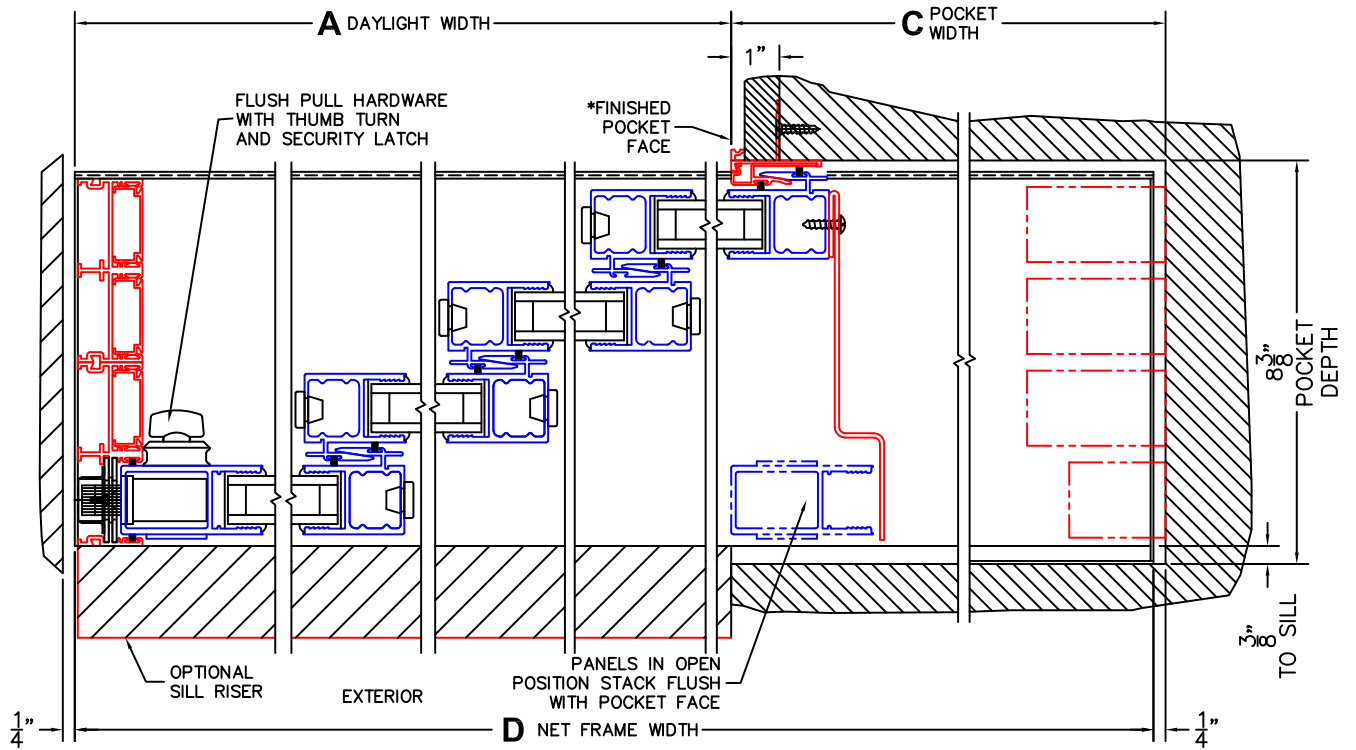

CALCULATED VALUES (FLEETWOOD SUPPLIED)

C (POCKET WIDTH)	
D (NET FRAME WIDTH)	

NOTES:

(USE RULER TO SCALE DIMENSIONS IN INCHES)

SCALE: 1/4

XXXXP DOOR SHOWN

- ③
LOCK JAMB
- ④
INTERLOCKERS
- ⑤
INTERLOCKERS
- ⑥
INTERLOCKERS
- ⑦
POCKET INTERLOCKERS
- ⑧
POCKET JAMB

*CAUTION: WHEN CONSTRUCTING POCKET NOTE THAT DAYLIGHT WIDTH DOES NOT INCLUDE 1" SET BACKFOR POST INTERLOCKER.