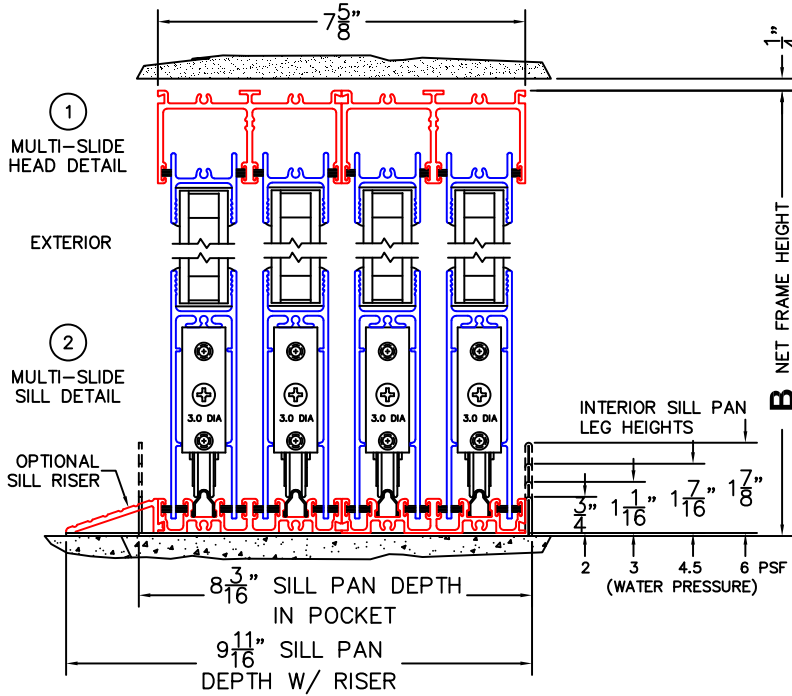

CALCULATED VALUES (FLEETWOOD SUPPLIED)

C (POCKET WIDTH)	
D (NET FRAME WIDTH)	

NOTES:

(USE RULER TO SCALE DIMENSIONS IN INCHES)

SCALE: 1/4

XXXXP DOOR SHOWN

- ③
LOCK JAMB
- ④
INTERLOCKERS
- ⑤
INTERLOCKERS
- ⑥
INTERLOCKERS
- ⑦
POCKET INTERLOCKERS
- ⑧
POCKET JAMB

*CAUTION: WHEN CONSTRUCTING POCKET NOTE THAT DAYLIGHT WIDTH DOES NOT INCLUDE 1" SET BACKFOR POST INTERLOCKER.