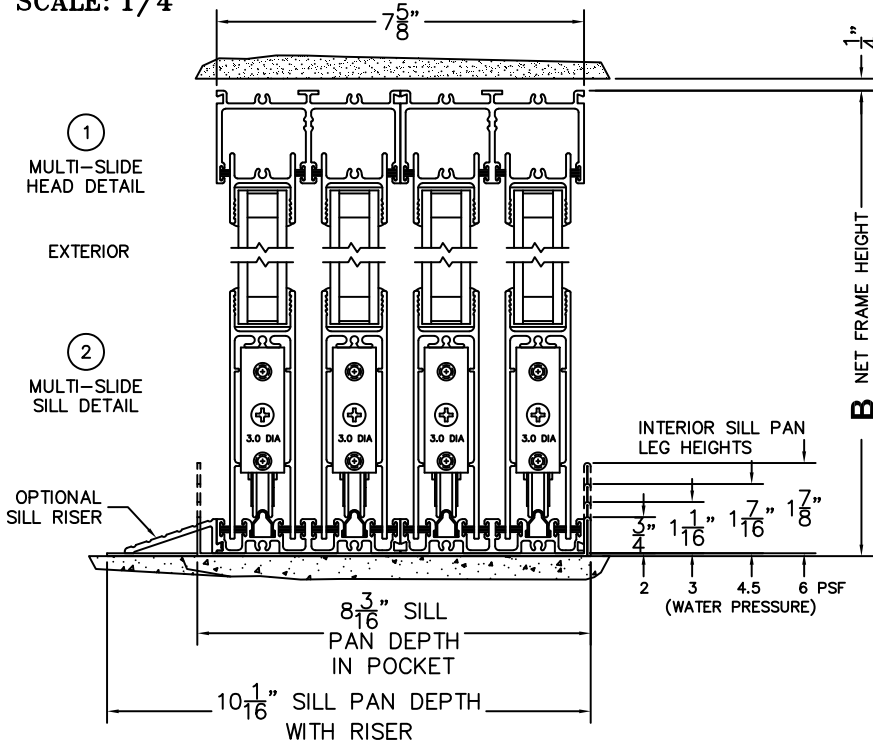

CALCULATED VALUES (FLEETWOOD SUPPLIED)

C(POCKET WIDTH)

N/A

D(NET FRAME WIDTH)

NOTES:

*CAUTION: WHEN CONSTRUCTING POCKET NOTE THAT DAYLIGHT WIDTH DOES NOT INCLUDE 1" SET BACK FOR POST INTERLOCKER.

(USE RULER TO SCALE DIMENSIONS IN INCHES)

SCALE: 1/4"

XXXXP DOOR SHOWN

- ③
LOCK JAMB
- ④
INTERLOCKERS
- ⑤
INTERLOCKERS
- ⑥
INTERLOCKERS
- ⑦
POCKET INTERLOCKER
- ⑧
POCKET JAMB