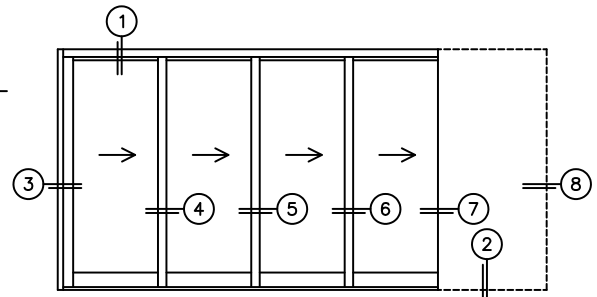

CALCULATED VALUES (FLEETWOOD SUPPLIED)

C(POCKET WIDTH)

N/A

D(NET FRAME WIDTH)

NOTES:

*CAUTION: WHEN CONSTRUCTING POCKET NOTE THAT DAYLIGHT WIDTH DOES NOT INCLUDE 1" SET BACK FOR POST INTERLOCKER.

(USE RULER TO SCALE DIMENSIONS IN INCHES)

SCALE: 1/4"

XXXXP DOOR SHOWN

- ③
LOCK JAMB
- ④
INTERLOCKERS
- ⑤
INTERLOCKERS
- ⑥
INTERLOCKERS
- ⑦
POCKET INTERLOCKER
- ⑧
POCKET JAMB