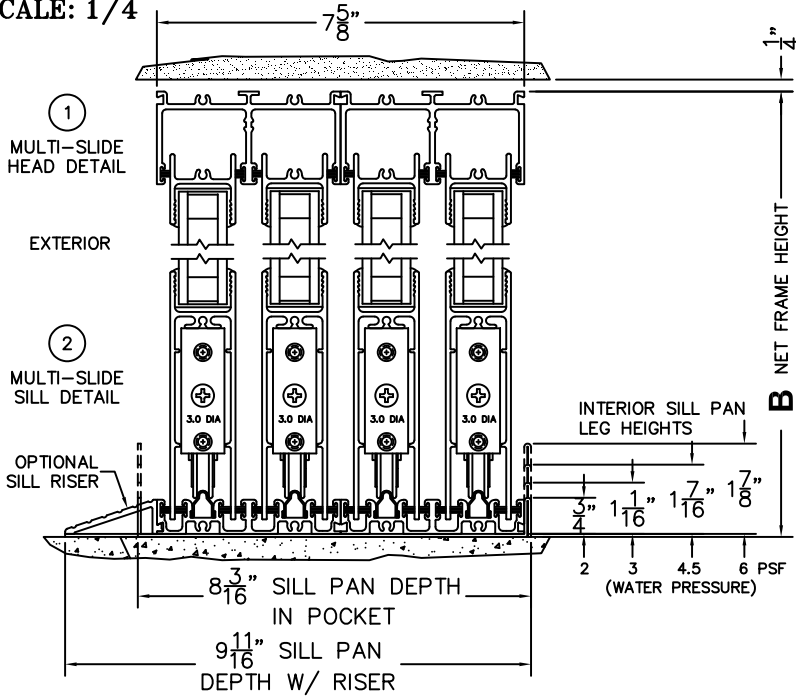

CALCULATED VALUES (FLEETWOOD SUPPLIED)

C(POCKET WIDTH)

D(NET FRAME WIDTH)

NOTES:

XXXXP DOOR SHOWN

(USE RULER TO SCALE DIMENSIONS IN INCHES)

SCALE: 1/4

3 LOCK JAMB

4 INTERLOCKERS

5 INTERLOCKERS

6 INTERLOCKERS

7 POCKET INTERLOCKERS

8 POCKET JAMB

*CAUTION: WHEN CONSTRUCTING POCKET NOTE THAT DAYLIGHT WIDTH DOES NOT INCLUDE 1" SET BACKFOR POST INTERLOCKER.