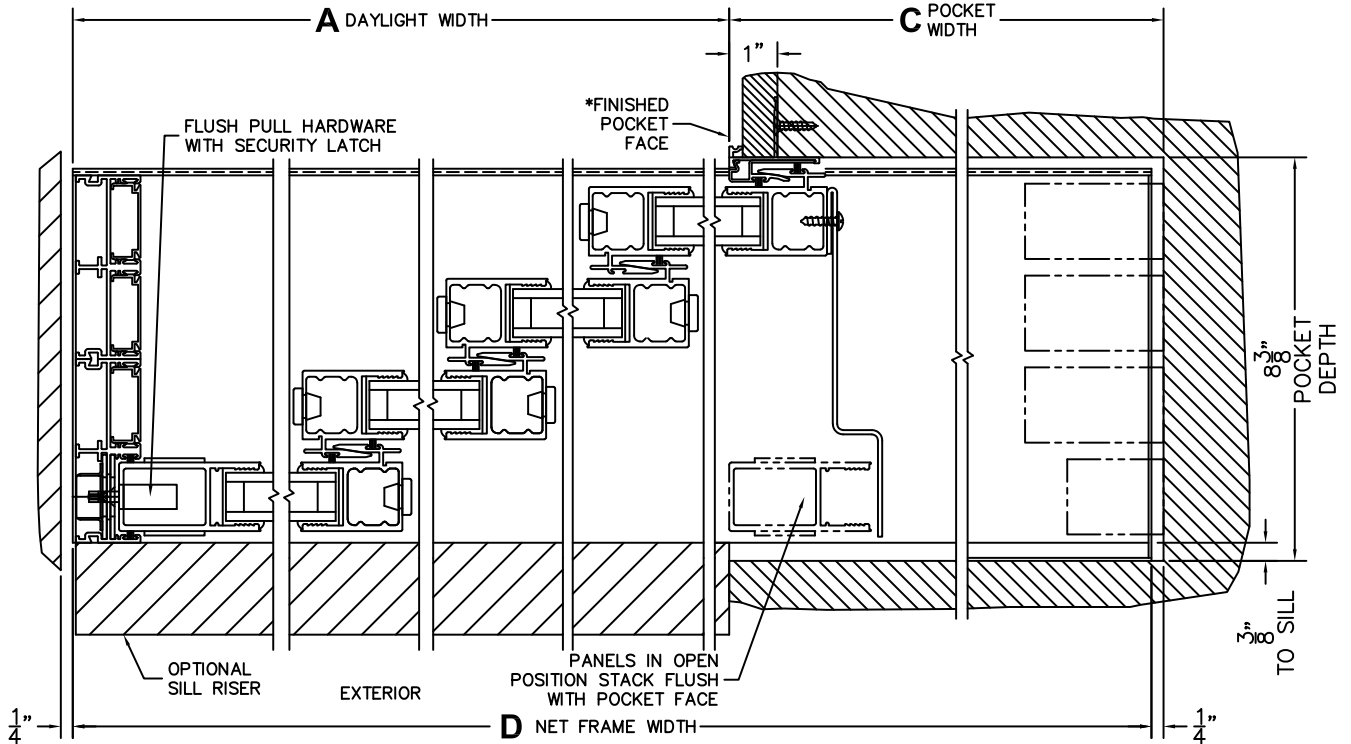

CALCULATED VALUES (FLEETWOOD SUPPLIED)

C(POCKET WIDTH)

D(NET FRAME WIDTH)

NOTES:

XXXXP DOOR SHOWN

(USE RULER TO SCALE DIMENSIONS IN INCHES)

SCALE: 1/4

3 LOCK JAMB

4 INTERLOCKERS

5 INTERLOCKERS

6 INTERLOCKERS

7 POCKET INTERLOCKERS

8 POCKET JAMB

*CAUTION: WHEN CONSTRUCTING POCKET NOTE THAT DAYLIGHT WIDTH DOES NOT INCLUDE 1" SET BACKFOR POST INTERLOCKER.