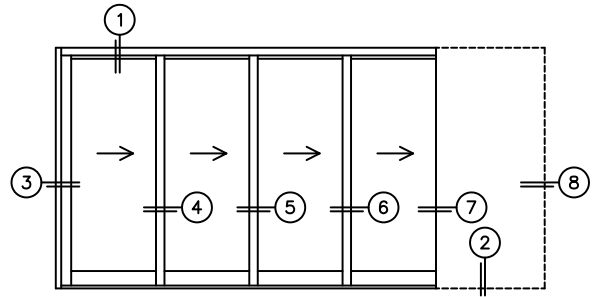

FLEETWOOD
WINDOWS & DOORS
FleetwoodUSA.com

NORWOOD 3070EX M/S
PXXXX CUSTOM CONFIGURATION
NO SCREENS

ORDER NO.:

ITEM NO.:

REQUIRED DEALER INFO.

A(DAYLIGHT WIDTH)

B(NET FRAME HEIGHT)

SILL PAN HEIGHT (INTERIOR LEG)
(3/4", 1-1/16", 1-7/16" OR 1-7/8")

CALCULATED VALUES (FLEETWOOD SUPPLIED)

C(POCKET WIDTH)

D(NET FRAME WIDTH)

NOTES:

XXXXP DOOR SHOWN

(USE RULER TO SCALE DIMENSIONS IN INCHES)

SCALE: 1/4

3 LOCK JAMB

4 INTERLOCKERS

5 INTERLOCKERS

6 INTERLOCKERS

7 POCKET INTERLOCKERS

8 POCKET JAMB

*CAUTION: WHEN CONSTRUCTING POCKET NOTE THAT DAYLIGHT WIDTH DOES NOT INCLUDE 1" SET BACKFOR POST INTERLOCKER.