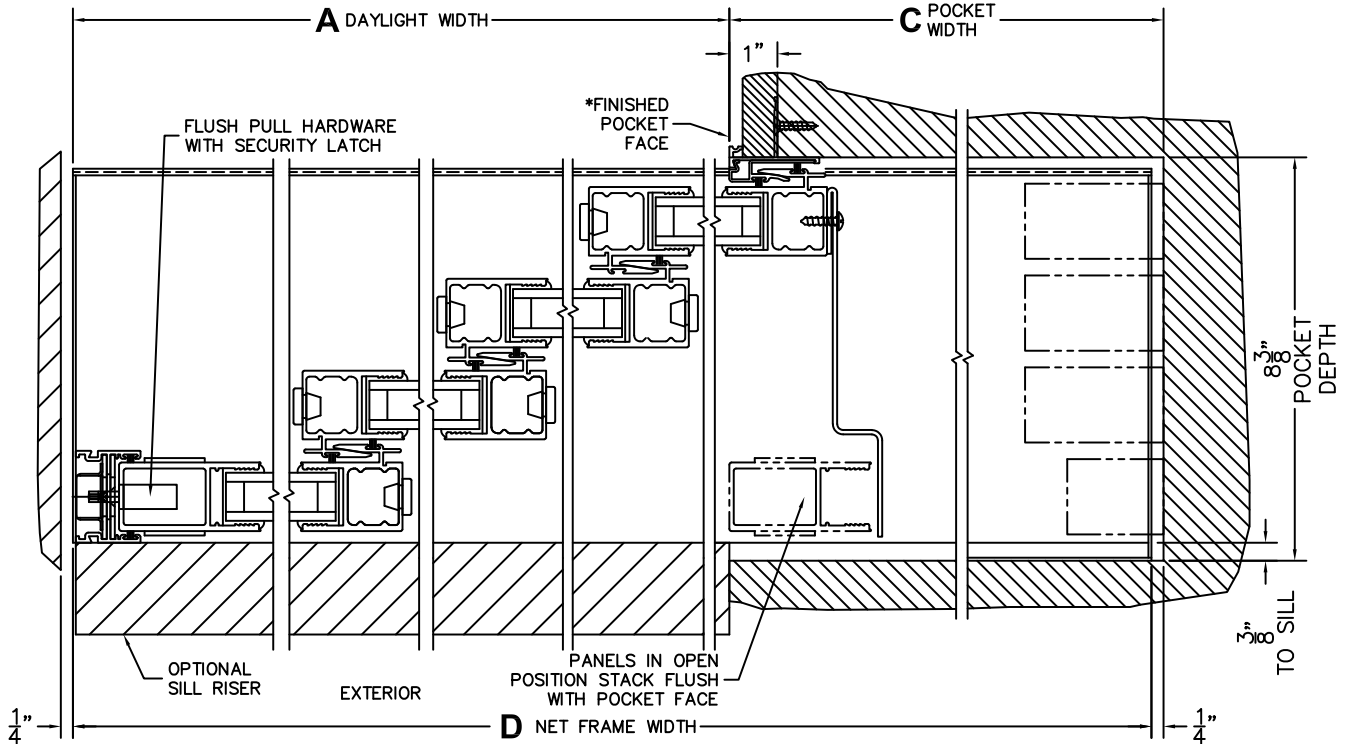

CALCULATED VALUES (FLEETWOOD SUPPLIED)

C(POCKET WIDTH)

D(NET FRAME WIDTH)

NOTES:

XXXXP DOOR SHOWN

(USE RULER TO SCALE DIMENSIONS IN INCHES)

SCALE: 1/4

3 LOCK JAMB

4 INTERLOCKERS

5 INTERLOCKERS

6 INTERLOCKERS

7 POCKET INTERLOCKERS

8 POCKET JAMB

*CAUTION: WHEN CONSTRUCTING POCKET NOTE THAT DAYLIGHT WIDTH DOES NOT INCLUDE 1" SET BACK FOR POST INTERLOCKER.