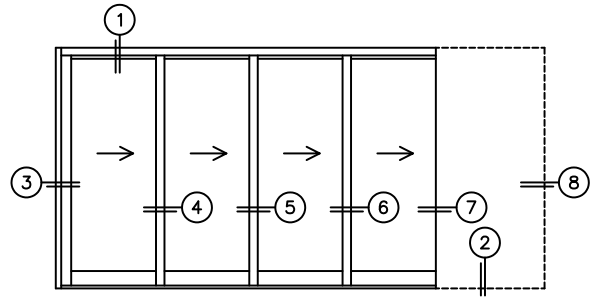

FLEETWOOD
WINDOWS & DOORS
FleetwoodUSA.com

NORWOOD 3070EX M/S
PXXXX CUSTOM CONFIGURATION
NO SCREENS

ORDER NO.:

ITEM NO.:

REQUIRED DEALER INFO.

A(DAYLIGHT WIDTH)

B(NET FRAME HEIGHT)

SILL PAN HEIGHT (INTERIOR LEG)
(3/4", 1-1/16", 1-7/16" OR 1-7/8")

CALCULATED VALUES (FLEETWOOD SUPPLIED)

C(POCKET WIDTH)

D(NET FRAME WIDTH)

NOTES:

XXXXP DOOR SHOWN

(USE RULER TO SCALE DIMENSIONS IN INCHES)

SCALE: 1/4

3 LOCK JAMB

4 INTERLOCKERS

5 INTERLOCKERS

6 INTERLOCKERS

7 POCKET INTERLOCKERS

8 POCKET JAMB

*CAUTION: WHEN CONSTRUCTING POCKET NOTE THAT DAYLIGHT WIDTH DOES NOT INCLUDE 1" SET BACK FOR POST INTERLOCKER.