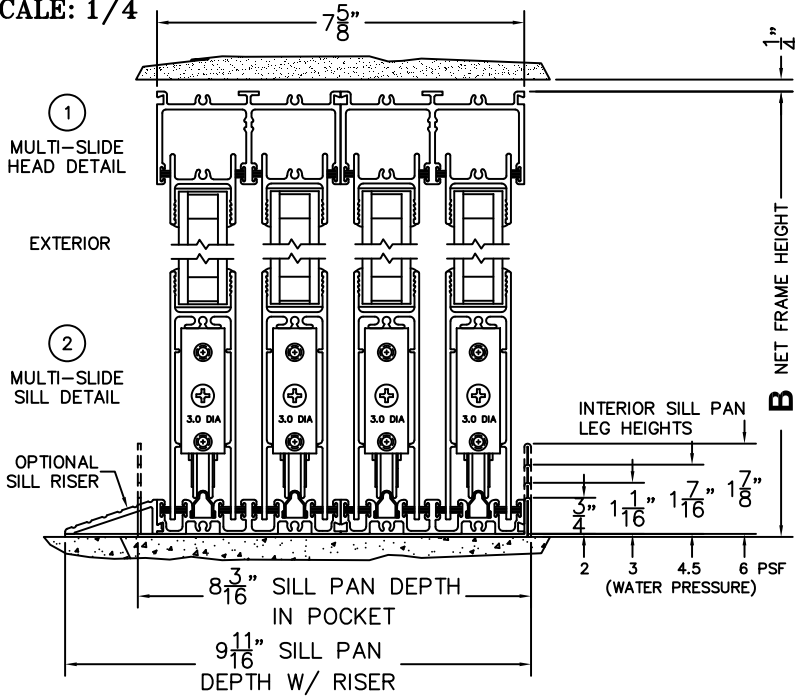

CALCULATED VALUES (FLEETWOOD SUPPLIED)

C(POCKET WIDTH)

D(NET FRAME WIDTH)

NOTES:

XXXXP DOOR SHOWN

(USE RULER TO SCALE DIMENSIONS IN INCHES)

SCALE: 1/4

3 LOCK JAMB

4 INTERLOCKERS

5 INTERLOCKERS

6 INTERLOCKERS

7 POCKET INTERLOCKERS

8 POCKET JAMB

*CAUTION: WHEN CONSTRUCTING POCKET NOTE THAT DAYLIGHT WIDTH DOES NOT INCLUDE 1" SET BACK FOR POST INTERLOCKER.