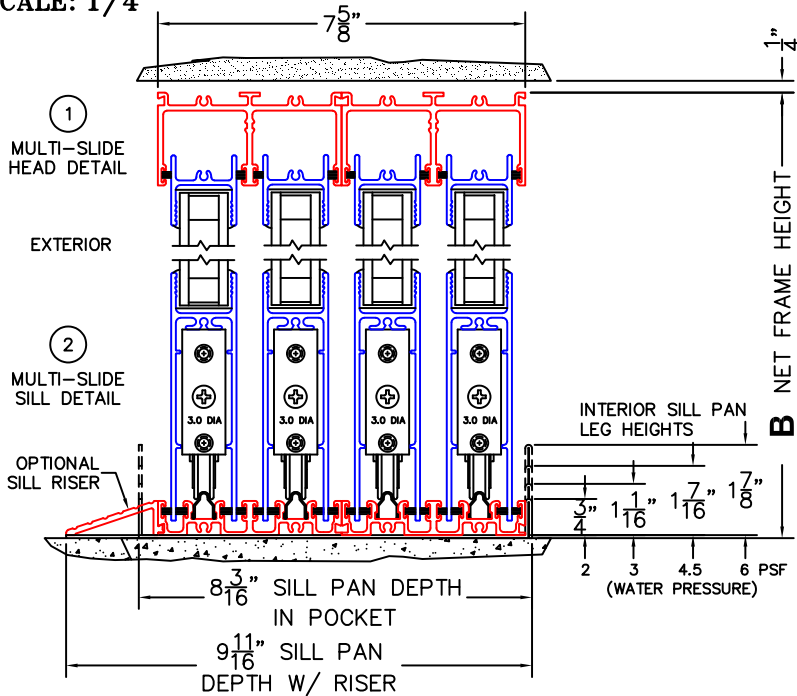

CALCULATED VALUES (FLEETWOOD SUPPLIED)

C(POCKET WIDTH)

D(NET FRAME WIDTH)

NOTES:

(USE RULER TO SCALE DIMENSIONS IN INCHES)

SCALE: 1/4"

*CAUTION: WHEN CONSTRUCTING POCKET NOTE THAT DAYLIGHT WIDTH DOES NOT INCLUDE 1" SET BACKFOR POST INTERLOCKER.