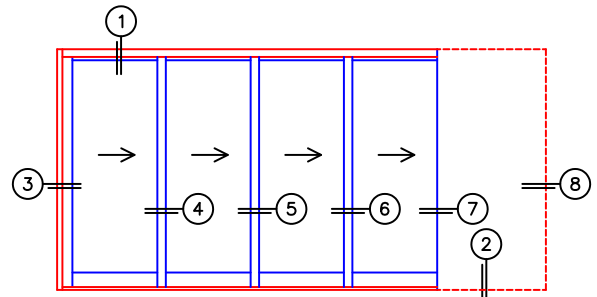

CALCULATED VALUES (FLEETWOOD SUPPLIED)

C(POCKET WIDTH)

D(NET FRAME WIDTH)

NOTES:

(USE RULER TO SCALE DIMENSIONS IN INCHES)

SCALE: 1/4"

*CAUTION: WHEN CONSTRUCTING POCKET NOTE THAT DAYLIGHT WIDTH DOES NOT INCLUDE 1" SET BACKFOR POST INTERLOCKER.