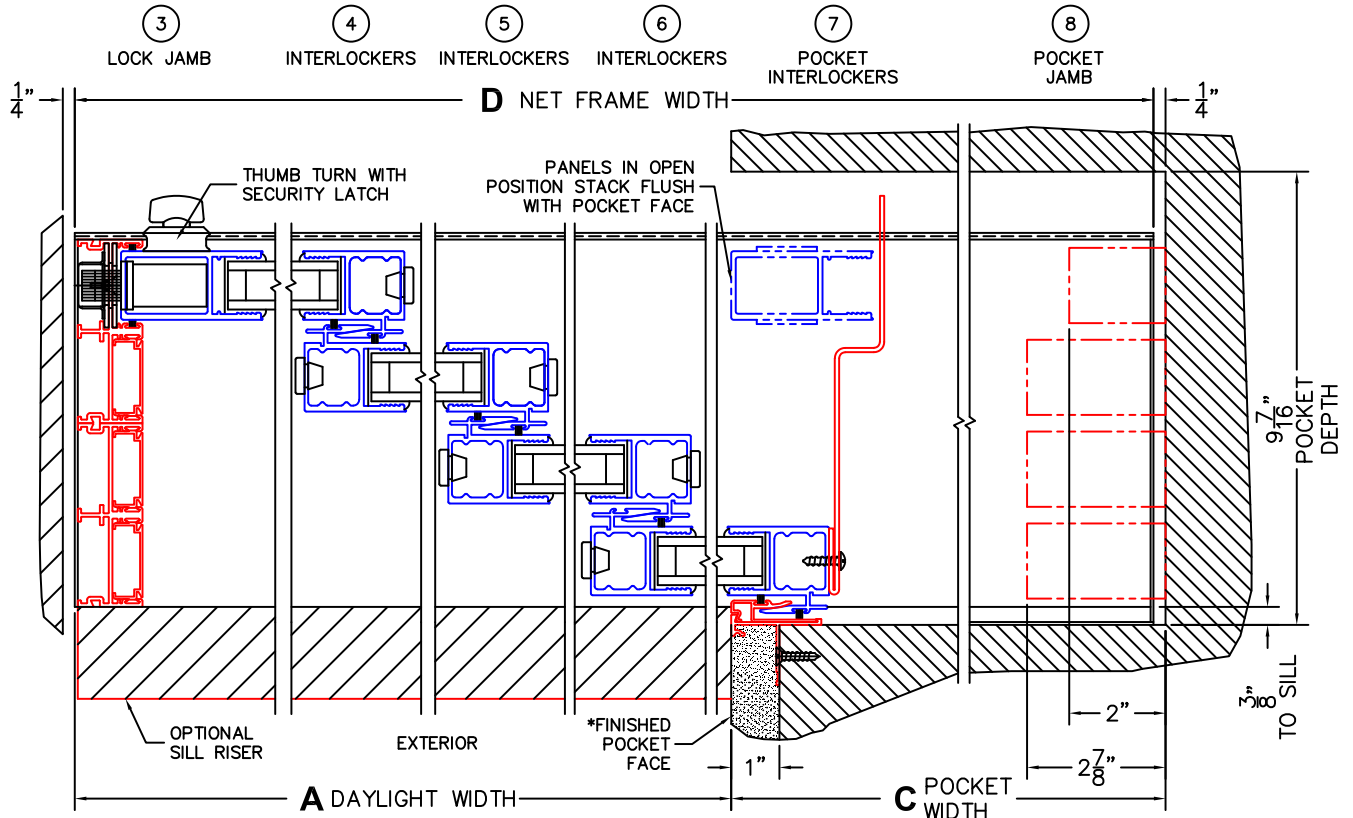

CALCULATED VALUES (FLEETWOOD SUPPLIED)

C(POCKET WIDTH)

D(NET FRAME WIDTH)

NOTES:

(USE RULER TO SCALE DIMENSIONS IN INCHES)

SCALE: 1/4"

*CAUTION: WHEN CONSTRUCTING POCKET NOTE THAT DAYLIGHT WIDTH DOES NOT INCLUDE 1" SET BACKFOR POST INTERLOCKER.