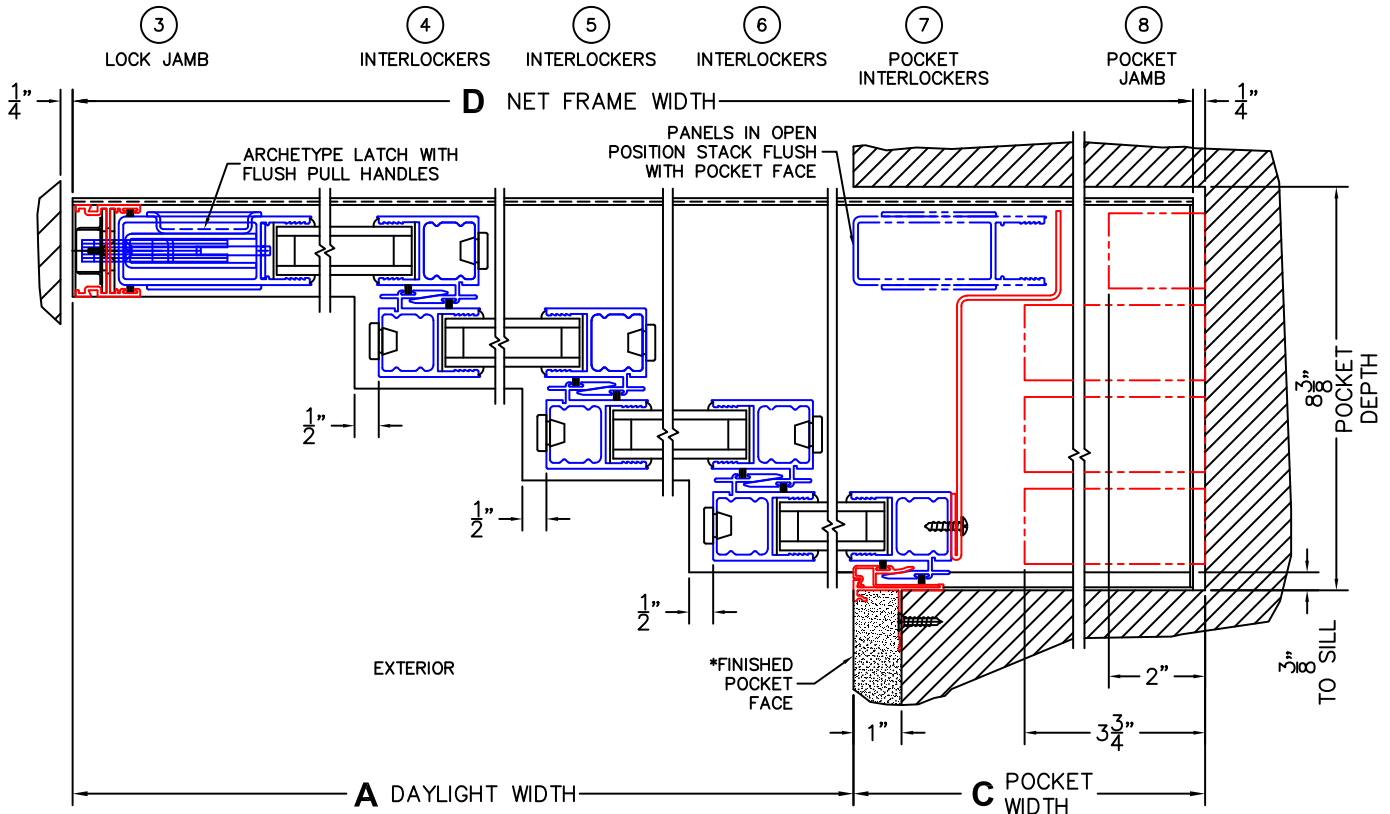

CALCULATED VALUES (FLEETWOOD SUPPLIED)

C(POCKET WIDTH)

D(NET FRAME WIDTH)

NOTES:

XXXXP DOOR SHOWN

(USE RULER TO SCALE DIMENSIONS IN INCHES)

SCALE: 1/4

*CAUTION: WHEN CONSTRUCTING POCKET NOTE THAT DAYLIGHT WIDTH DOES NOT INCLUDE 1" SET BACK FOR POST INTERLOCKER.