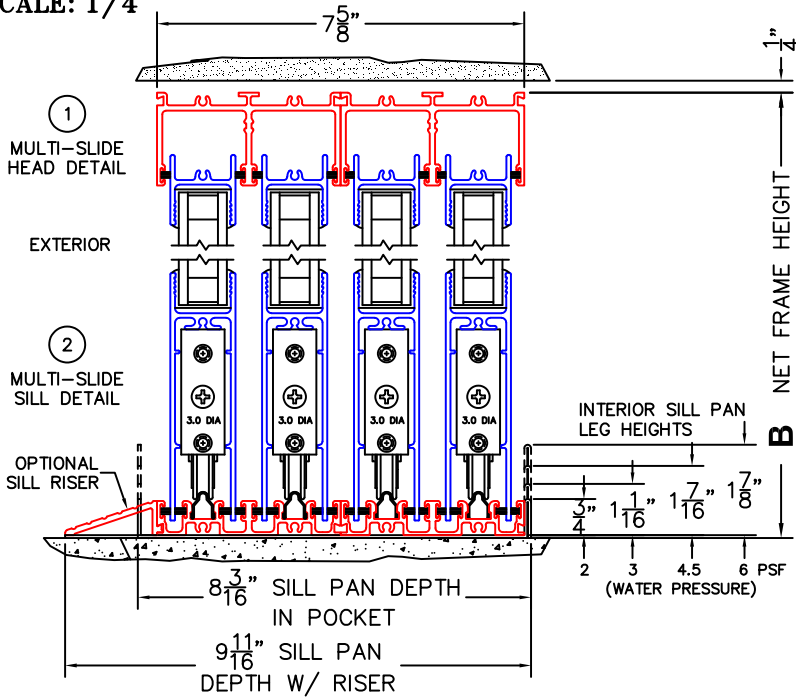

CALCULATED VALUES (FLEETWOOD SUPPLIED)

C(POCKET WIDTH)

D(NET FRAME WIDTH)

NOTES:

XXXXP DOOR SHOWN

(USE RULER TO SCALE DIMENSIONS IN INCHES)

SCALE: 1/4

*CAUTION: WHEN CONSTRUCTING POCKET NOTE THAT DAYLIGHT WIDTH DOES NOT INCLUDE 1" SET BACK FOR POST INTERLOCKER.