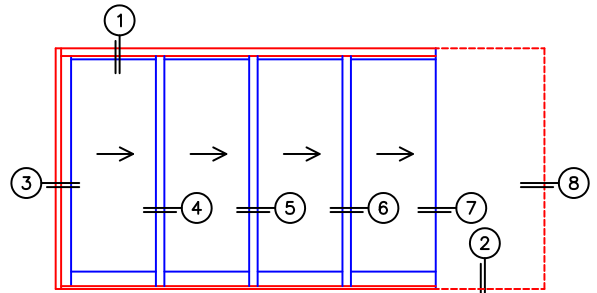

FLEETWOOD
WINDOWS & DOORS
FleetwoodUSA.com

NORWOOD 3070EX M/S
XXXXP CUSTOM CONFIGURATION
NO SCREENS

ORDER NO.:

ITEM NO.:

REQUIRED DEALER INFO.

A(DAYLIGHT WIDTH)

B(NET FRAME HEIGHT)

SILL PAN HEIGHT (INTERIOR LEG)
(3/4", 1-1/16", 1-7/16" OR 1-7/8")

CALCULATED VALUES (FLEETWOOD SUPPLIED)

C(POCKET WIDTH)

D(NET FRAME WIDTH)

NOTES:

XXXXP DOOR SHOWN

(USE RULER TO SCALE DIMENSIONS IN INCHES)

SCALE: 1/4

*CAUTION: WHEN CONSTRUCTING POCKET NOTE THAT DAYLIGHT WIDTH DOES NOT INCLUDE 1" SET BACK FOR POST INTERLOCKER.