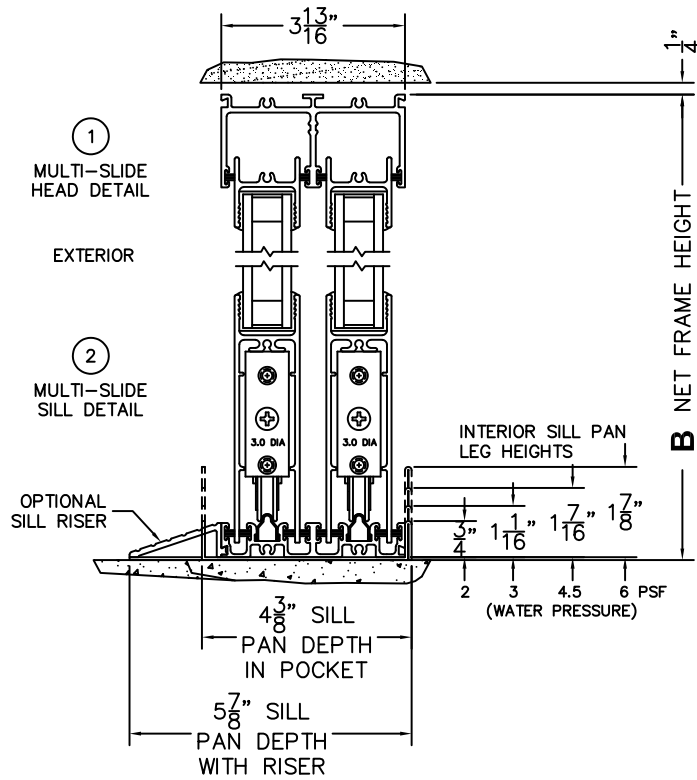

CALCULATED VALUES (FLEETWOOD SUPPLIED)

C(POCKET WIDTH)

N/A

D(NET FRAME WIDTH)

NOTES:

(USE RULER TO SCALE DIMENSIONS IN INCHES)

SCALE: 1/4

XXXXP DOOR SHOWN

*CAUTION: WHEN CONSTRUCTING POCKET NOTE THAT DAYLIGHT WIDTH DOES NOT INCLUDE 1" SET BACK FOR POST INTERLOCKER.