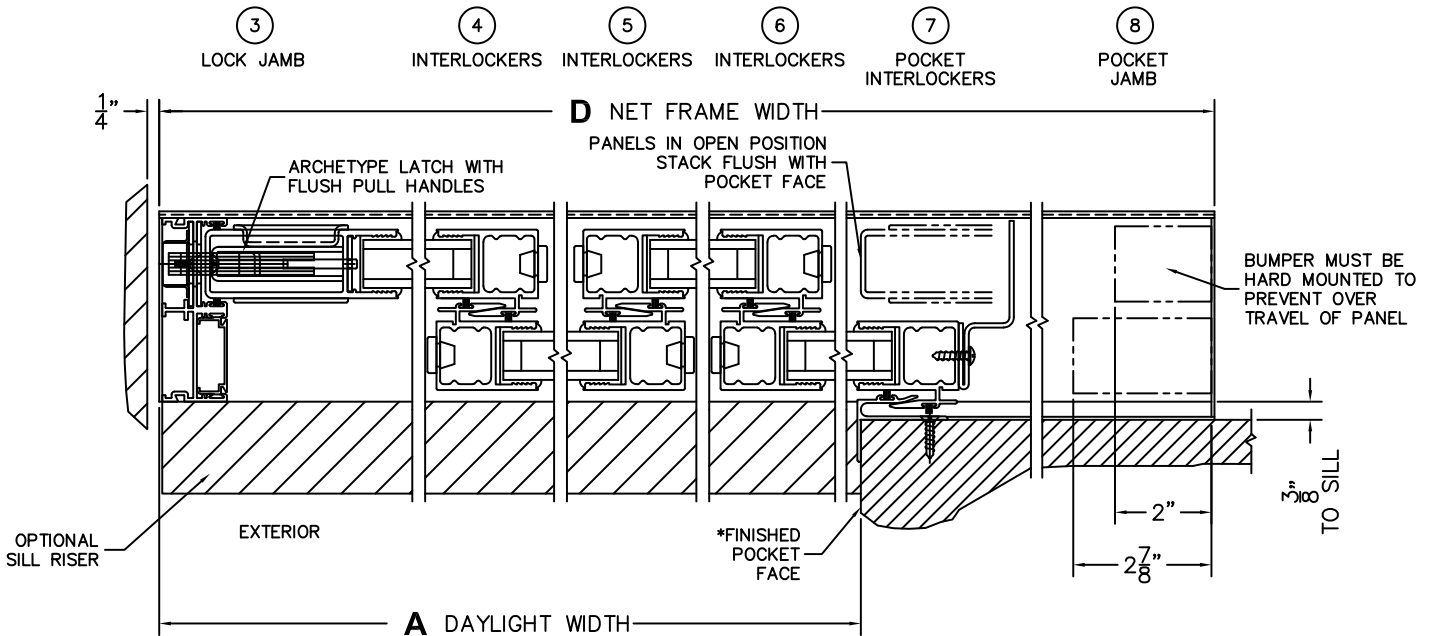

CALCULATED VALUES (FLEETWOOD SUPPLIED)

C(POCKET WIDTH)

N/A

D(NET FRAME WIDTH)

NOTES:

(USE RULER TO SCALE DIMENSIONS IN INCHES)

SCALE: 1/4

XXXXP DOOR SHOWN

*CAUTION: WHEN CONSTRUCTING POCKET NOTE THAT DAYLIGHT WIDTH DOES NOT INCLUDE 1" SET BACK FOR POST INTERLOCKER.