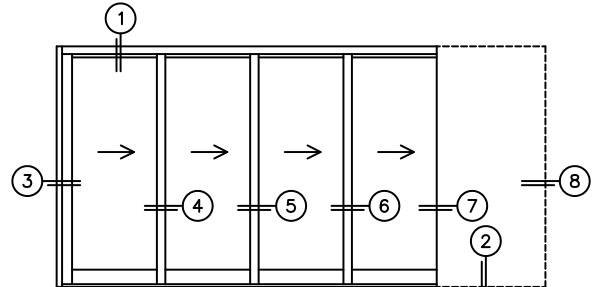

CALCULATED VALUES (FLEETWOOD SUPPLIED)

C(POCKET WIDTH)

N/A

D(NET FRAME WIDTH)

NOTES:

(USE RULER TO SCALE DIMENSIONS IN INCHES)

SCALE: 1/4

XXXXP DOOR SHOWN

*CAUTION: WHEN CONSTRUCTING POCKET NOTE THAT DAYLIGHT WIDTH DOES NOT INCLUDE 1" SET BACK FOR POST INTERLOCKER.