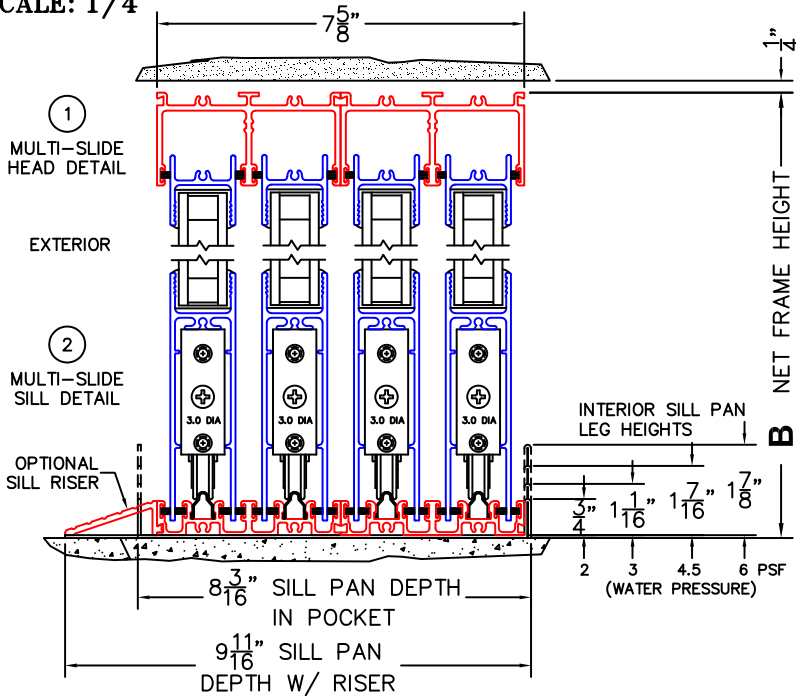

CALCULATED VALUES (FLEETWOOD SUPPLIED)

C(POCKET WIDTH)

D(NET FRAME WIDTH)

NOTES:

XXXXP DOOR SHOWN

(USE RULER TO SCALE DIMENSIONS IN INCHES)

SCALE: 1/4"

3 LOCK JAMB

4 INTERLOCKERS INTERLOCKERS INTERLOCKERS

7 POCKET INTERLOCKERS

8 POCKET JAMB

A DAYLIGHT WIDTH

C POCKET WIDTH

*CAUTION: WHEN CONSTRUCTING POCKET NOTE THAT DAYLIGHT WIDTH DOES NOT INCLUDE 1" SET BACK FOR POST INTERLOCKER.