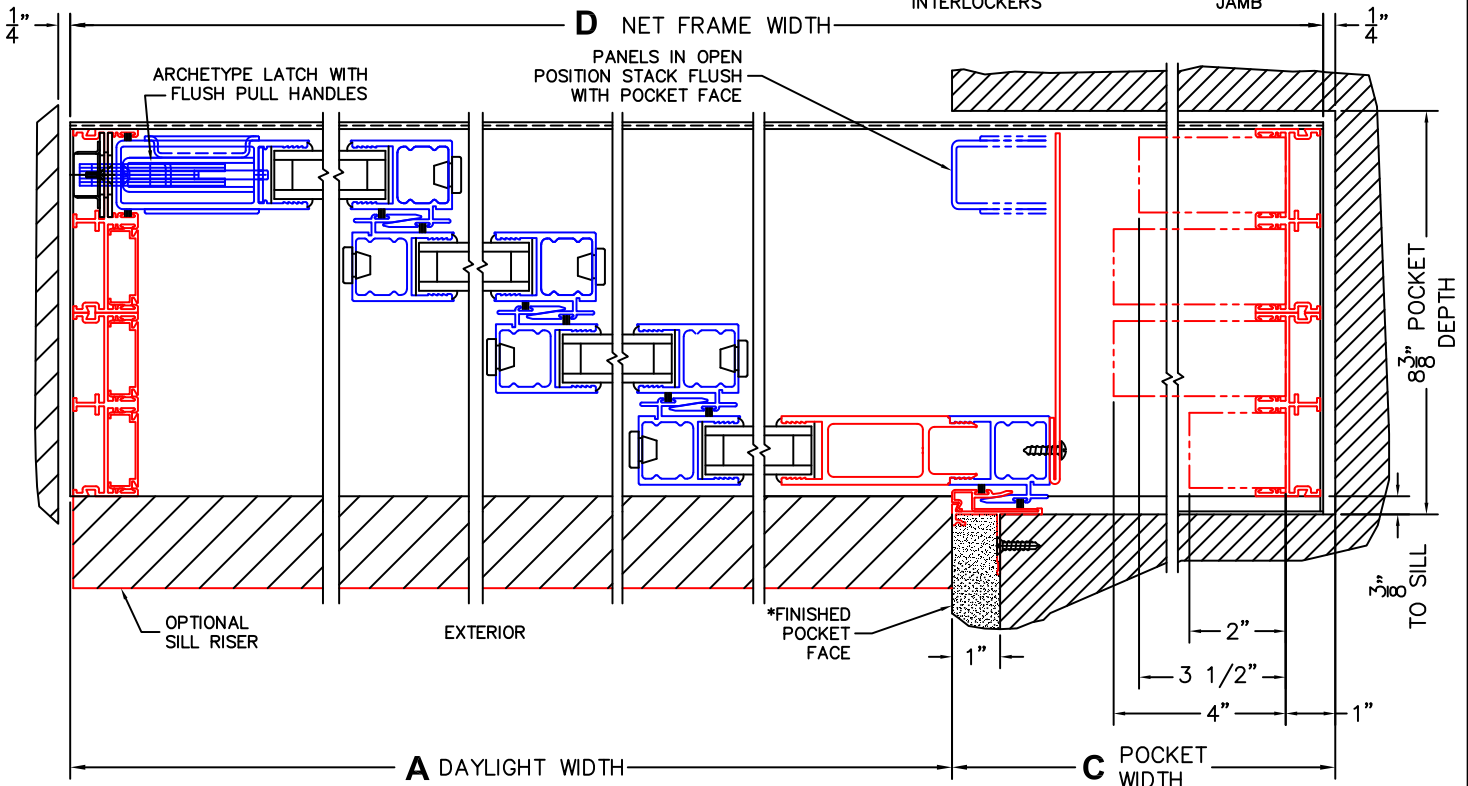

CALCULATED VALUES (FLEETWOOD SUPPLIED)

C(POCKET WIDTH)

D(NET FRAME WIDTH)

NOTES:

XXXXP DOOR SHOWN

(USE RULER TO SCALE DIMENSIONS IN INCHES)

SCALE: 1/4"

3 LOCK JAMB

4 INTERLOCKERS INTERLOCKERS INTERLOCKERS

7 POCKET INTERLOCKERS

8 POCKET JAMB

A DAYLIGHT WIDTH

C POCKET WIDTH

*CAUTION: WHEN CONSTRUCTING POCKET NOTE THAT DAYLIGHT WIDTH DOES NOT INCLUDE 1" SET BACK FOR POST INTERLOCKER.