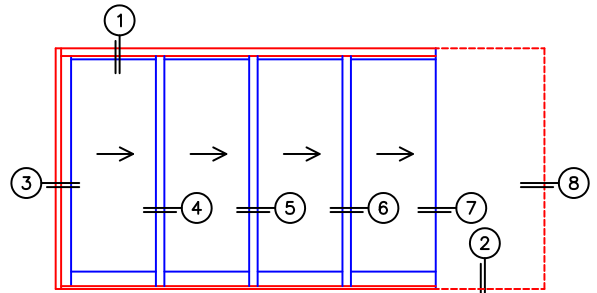

FLEETWOOD
WINDOWS & DOORS
FleetwoodUSA.com

NORWOOD 3070EX M/S
XXXXP CUSTOM CONFIGURATION
NO SCREENS

ORDER NO.:

ITEM NO.:

REQUIRED DEALER INFO.

A(DAYLIGHT WIDTH)

B(NET FRAME HEIGHT)

SILL PAN HEIGHT (INTERIOR LEG)
(3/4", 1-1/16", 1-7/16" OR 1-7/8")

CALCULATED VALUES (FLEETWOOD SUPPLIED)

C(POCKET WIDTH)

D(NET FRAME WIDTH)

NOTES:

XXXXP DOOR SHOWN

(USE RULER TO SCALE DIMENSIONS IN INCHES)

SCALE: 1/4"

3 LOCK JAMB

4 INTERLOCKERS INTERLOCKERS INTERLOCKERS

7 POCKET INTERLOCKERS

8 POCKET JAMB

A DAYLIGHT WIDTH

C POCKET WIDTH

*CAUTION: WHEN CONSTRUCTING POCKET NOTE THAT DAYLIGHT WIDTH DOES NOT INCLUDE 1" SET BACK FOR POST INTERLOCKER.