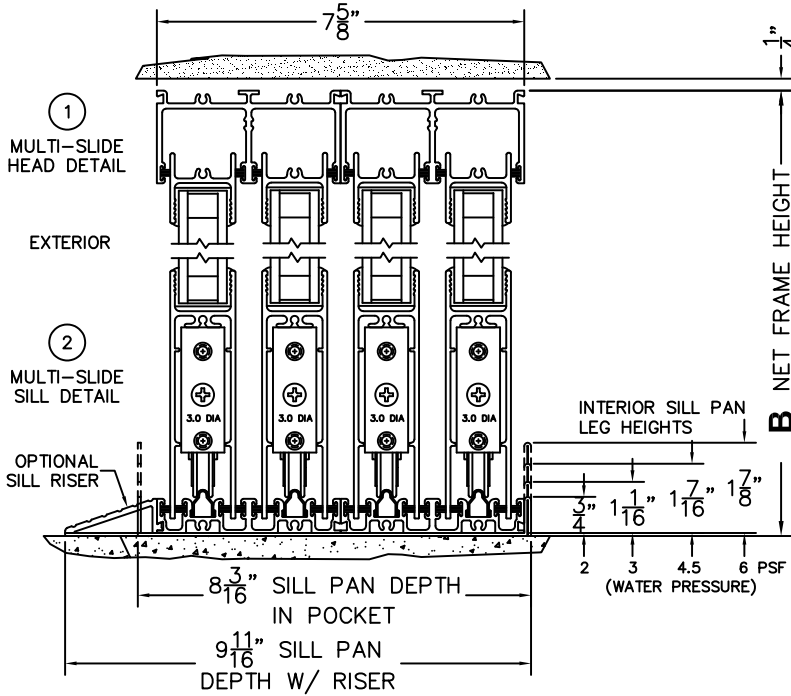

CALCULATED VALUES (FLEETWOOD SUPPLIED)

C(POCKET WIDTH)

D(NET FRAME WIDTH)

NOTES:

(USE RULER TO SCALE DIMENSIONS IN INCHES)

SCALE: 1/4

XXXXP DOOR SHOWN

*CAUTION: WHEN CONSTRUCTING POCKET NOTE THAT DAYLIGHT WIDTH DOES NOT INCLUDE 1" SET BACKFOR POST INTERLOCKER.