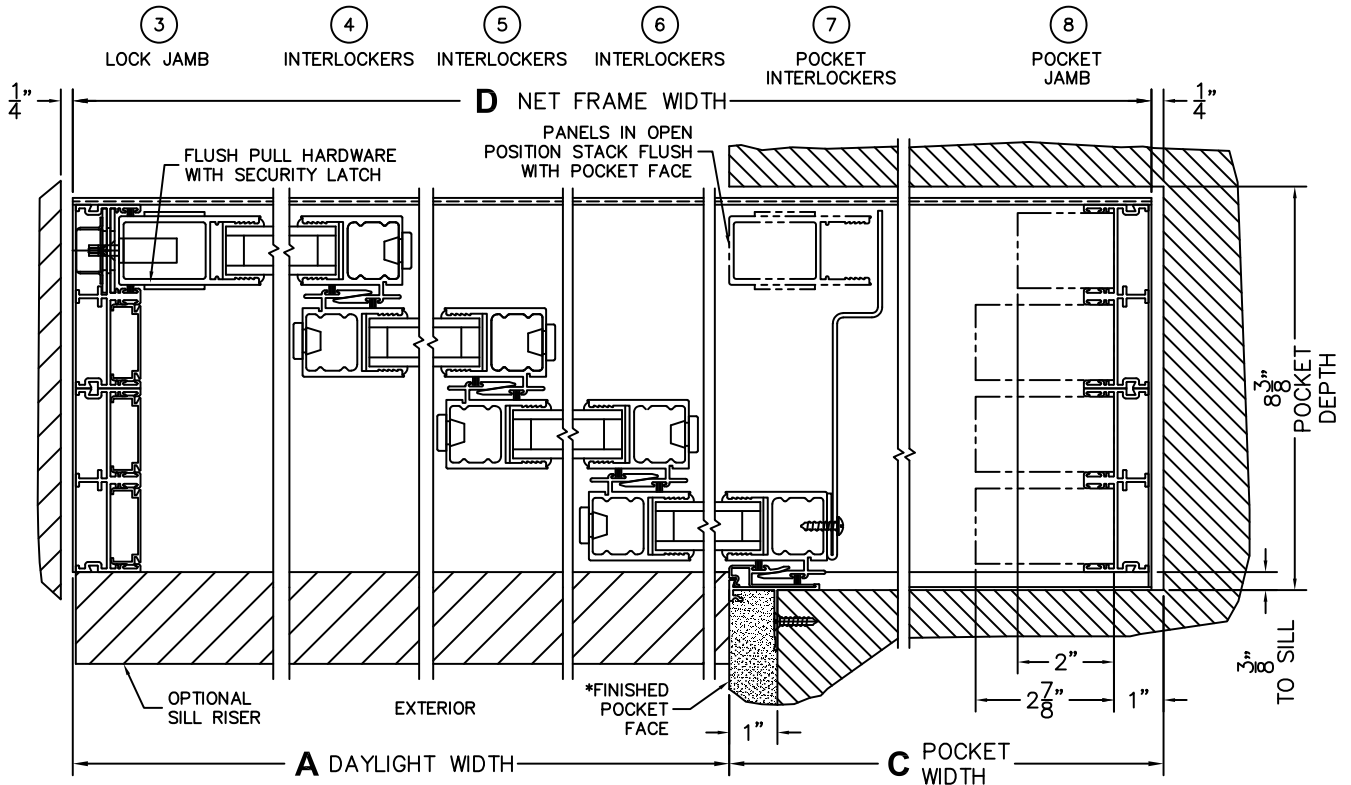

CALCULATED VALUES (FLEETWOOD SUPPLIED)

C(POCKET WIDTH)

D(NET FRAME WIDTH)

NOTES:

(USE RULER TO SCALE DIMENSIONS IN INCHES)

SCALE: 1/4

XXXXP DOOR SHOWN

*CAUTION: WHEN CONSTRUCTING POCKET NOTE THAT DAYLIGHT WIDTH DOES NOT INCLUDE 1" SET BACKFOR POST INTERLOCKER.