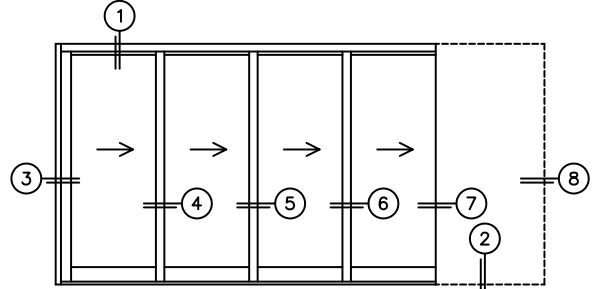

CALCULATED VALUES (FLEETWOOD SUPPLIED)

C(POCKET WIDTH)

D(NET FRAME WIDTH)

NOTES:

(USE RULER TO SCALE DIMENSIONS IN INCHES)

SCALE: 1/4

XXXXP DOOR SHOWN

*CAUTION: WHEN CONSTRUCTING POCKET NOTE THAT DAYLIGHT WIDTH DOES NOT INCLUDE 1" SET BACKFOR POST INTERLOCKER.