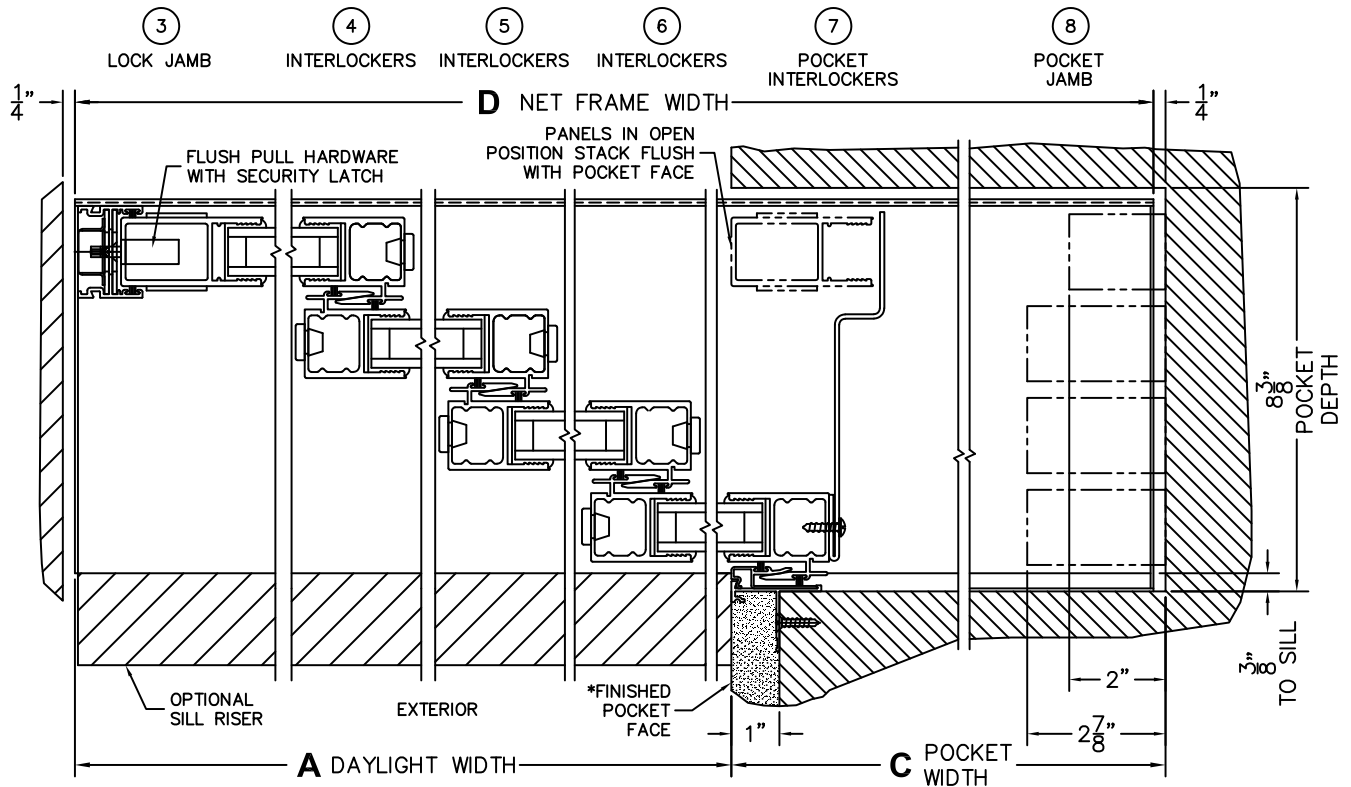

CALCULATED VALUES (FLEETWOOD SUPPLIED)

C(POCKET WIDTH)

D(NET FRAME WIDTH)

NOTES:

(USE RULER TO SCALE DIMENSIONS IN INCHES)

SCALE: 1/4

XXXXP DOOR SHOWN

*CAUTION: WHEN CONSTRUCTING POCKET NOTE THAT DAYLIGHT WIDTH DOES NOT INCLUDE 1" SET BACKFOR POST INTERLOCKER.