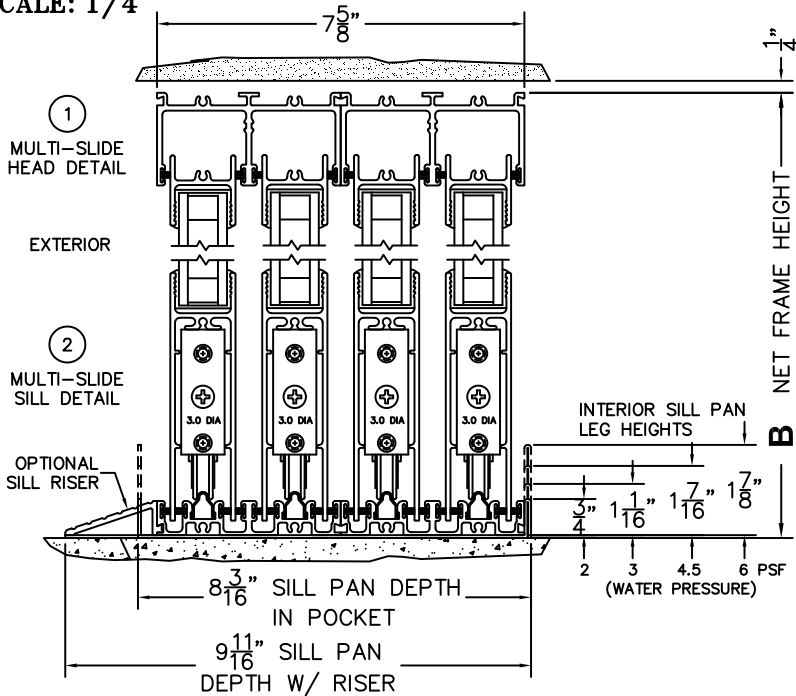

CALCULATED VALUES (FLEETWOOD SUPPLIED)

C(POCKET WIDTH)

D(NET FRAME WIDTH)

NOTES:

(USE RULER TO SCALE DIMENSIONS IN INCHES)

SCALE: 1/4

XXXXP DOOR SHOWN

*CAUTION: WHEN CONSTRUCTING POCKET NOTE THAT DAYLIGHT WIDTH DOES NOT INCLUDE 1" SET BACKFOR POST INTERLOCKER.