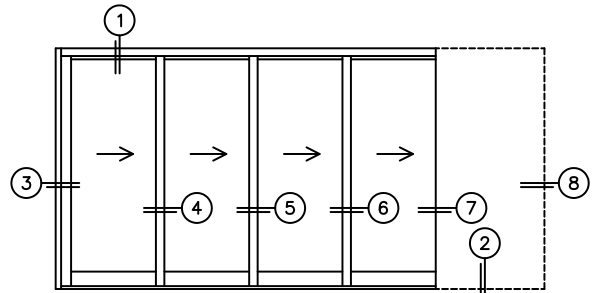

CALCULATED VALUES (FLEETWOOD SUPPLIED)

C(POCKET WIDTH)

D(NET FRAME WIDTH)

NOTES:

(USE RULER TO SCALE DIMENSIONS IN INCHES)

SCALE: 1/4

XXXXP DOOR SHOWN

*CAUTION: WHEN CONSTRUCTING POCKET NOTE THAT DAYLIGHT WIDTH DOES NOT INCLUDE 1" SET BACKFOR POST INTERLOCKER.