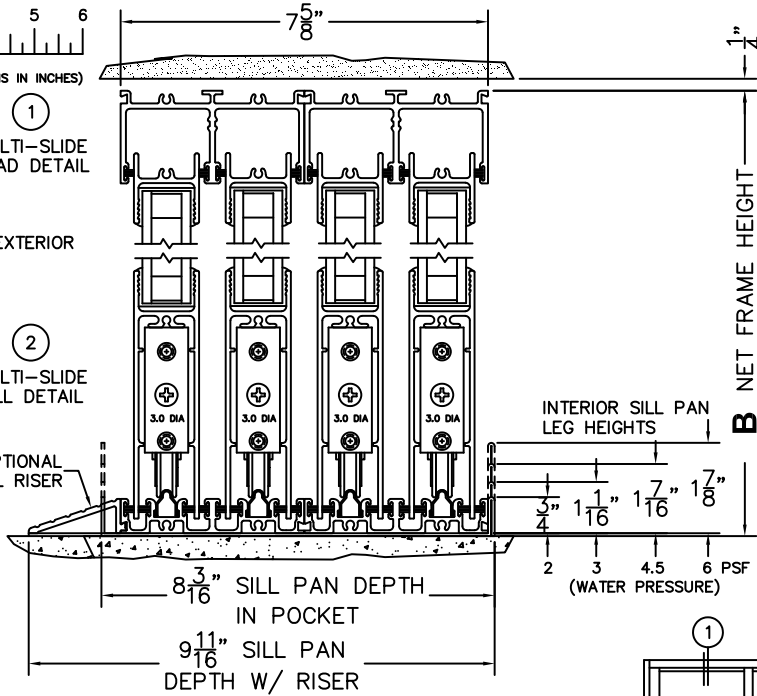

CALCULATED VALUES (FLEETWOOD SUPPLIED)

C(POCKET WIDTH)

D(NET FRAME WIDTH)

NOTES:

*CAUTION: WHEN CONSTRUCTING
POCKET NOTE THAT DAYLIGHT
WIDTH DOES NOT INCLUDE 1" SET
BACK FOR POST INTERLOCKER.

(USE RULER TO SCALE DIMENSIONS IN INCHES)

SCALE: 1/4

①
MULTI-SLIDE
HEAD DETAIL

EXTERIOR

②
MULTI-SLIDE
SILL DETAIL

OPTIONAL
SILL RISER

XXXXP DOOR SHOWN

③
LOCK JAMB

④ INTERLOCKERS ⑤ INTERLOCKERS ⑥ INTERLOCKERS

⑦
POCKET
INTERLOCKERS

⑧
POCKET
JAMB

D NET FRAME WIDTH

A DAYLIGHT WIDTH

C POCKET
WIDTH