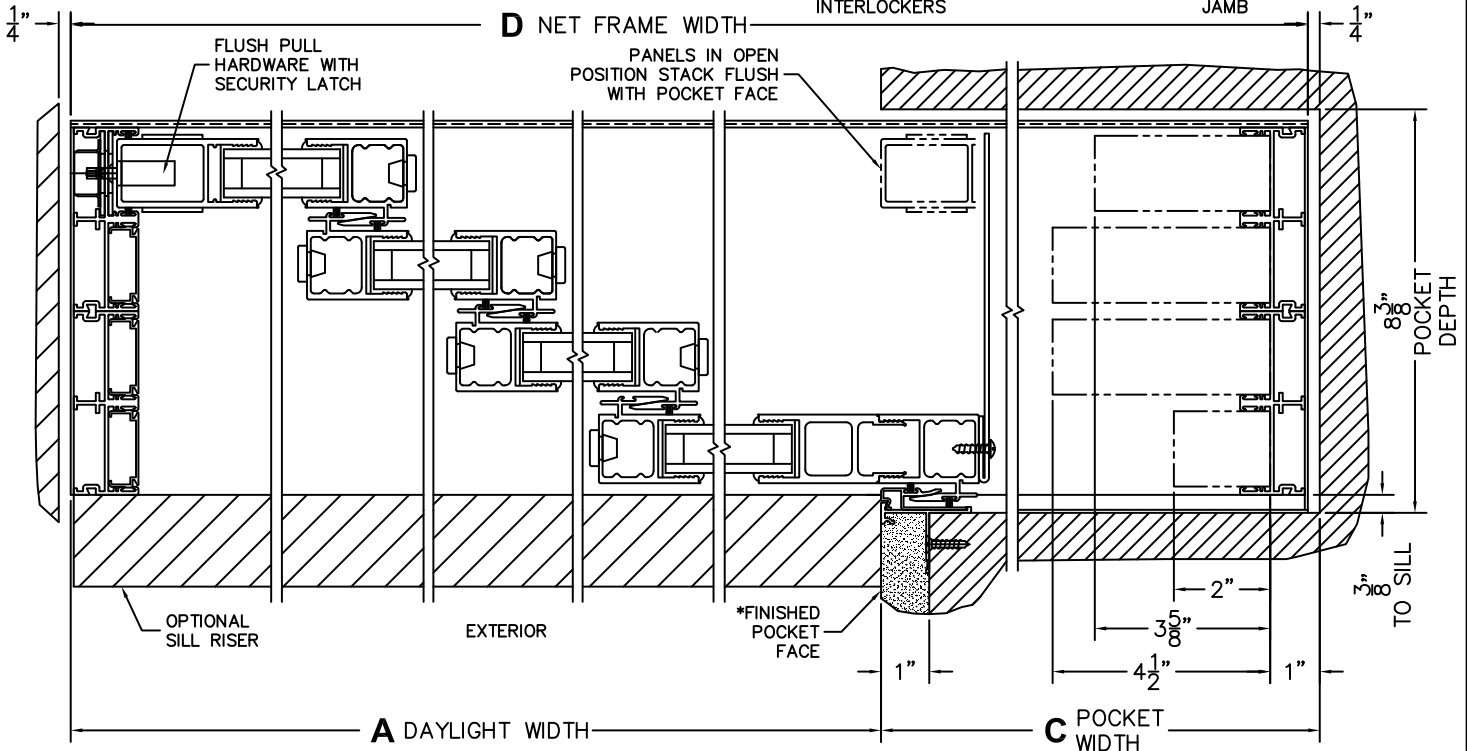

CALCULATED VALUES (FLEETWOOD SUPPLIED)

C(POCKET WIDTH)

D(NET FRAME WIDTH)

NOTES:

*CAUTION: WHEN CONSTRUCTING
POCKET NOTE THAT DAYLIGHT
WIDTH DOES NOT INCLUDE 1" SET
BACK FOR POST INTERLOCKER.

(USE RULER TO SCALE DIMENSIONS IN INCHES)

SCALE: 1/4

①
MULTI-SLIDE
HEAD DETAIL

EXTERIOR

②
MULTI-SLIDE
SILL DETAIL

OPTIONAL
SILL RISER

XXXXP DOOR SHOWN

③
LOCK JAMB

④ INTERLOCKERS ⑤ INTERLOCKERS ⑥ INTERLOCKERS

⑦
POCKET
INTERLOCKERS

⑧
POCKET
JAMB

D NET FRAME WIDTH

A DAYLIGHT WIDTH

C POCKET
WIDTH