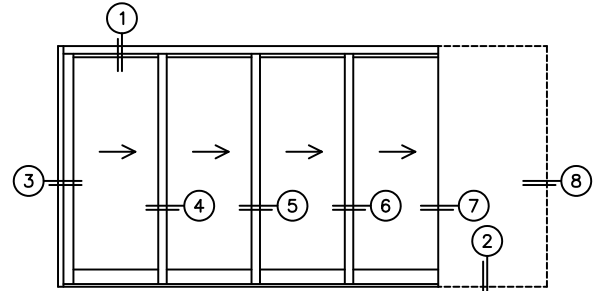

CALCULATED VALUES (FLEETWOOD SUPPLIED)

C(POCKET WIDTH)

D(NET FRAME WIDTH)

NOTES:

*CAUTION: WHEN CONSTRUCTING
POCKET NOTE THAT DAYLIGHT
WIDTH DOES NOT INCLUDE 1" SET
BACK FOR POST INTERLOCKER.

(USE RULER TO SCALE DIMENSIONS IN INCHES)

SCALE: 1/4

①
MULTI-SLIDE
HEAD DETAIL

EXTERIOR

②
MULTI-SLIDE
SILL DETAIL

OPTIONAL
SILL RISER

XXXXP DOOR SHOWN

③
LOCK JAMB

④ INTERLOCKERS ⑤ INTERLOCKERS ⑥ INTERLOCKERS

⑦
POCKET
INTERLOCKERS

⑧
POCKET
JAMB

D NET FRAME WIDTH

A DAYLIGHT WIDTH

C POCKET
WIDTH