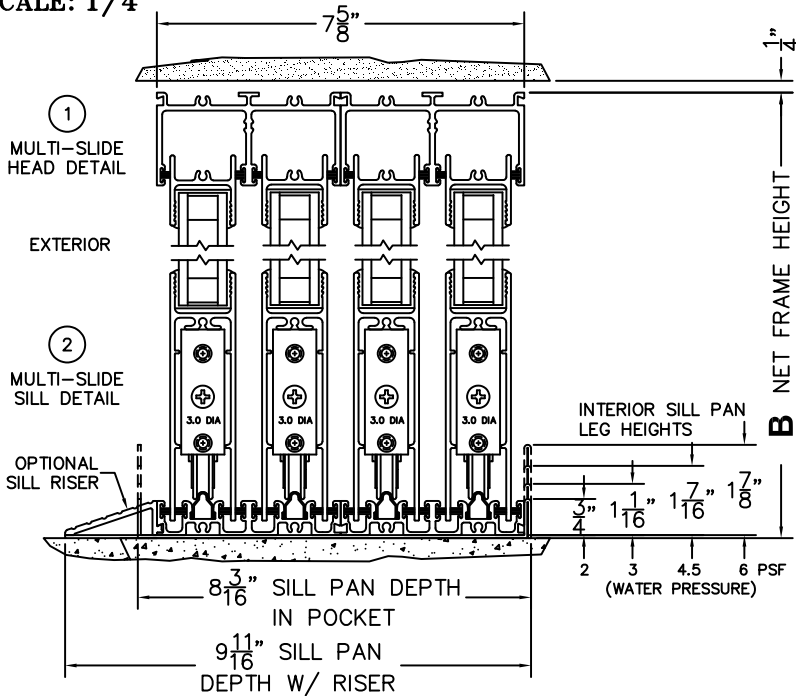

CALCULATED VALUES (FLEETWOOD SUPPLIED)

C(POCKET WIDTH)

D(NET FRAME WIDTH)

NOTES:

(USE RULER TO SCALE DIMENSIONS IN INCHES)

SCALE: 1/4"

XXXXP DOOR SHOWN

*CAUTION: WHEN CONSTRUCTING POCKET NOTE THAT DAYLIGHT WIDTH DOES NOT INCLUDE 1" SET BACK FOR POST INTERLOCKER.