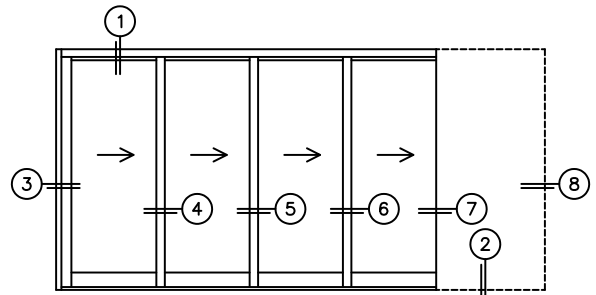

CALCULATED VALUES (FLEETWOOD SUPPLIED)

C(POCKET WIDTH)

D(NET FRAME WIDTH)

NOTES:

(USE RULER TO SCALE DIMENSIONS IN INCHES)

SCALE: 1/4"

XXXXP DOOR SHOWN

*CAUTION: WHEN CONSTRUCTING POCKET NOTE THAT DAYLIGHT WIDTH DOES NOT INCLUDE 1" SET BACK FOR POST INTERLOCKER.