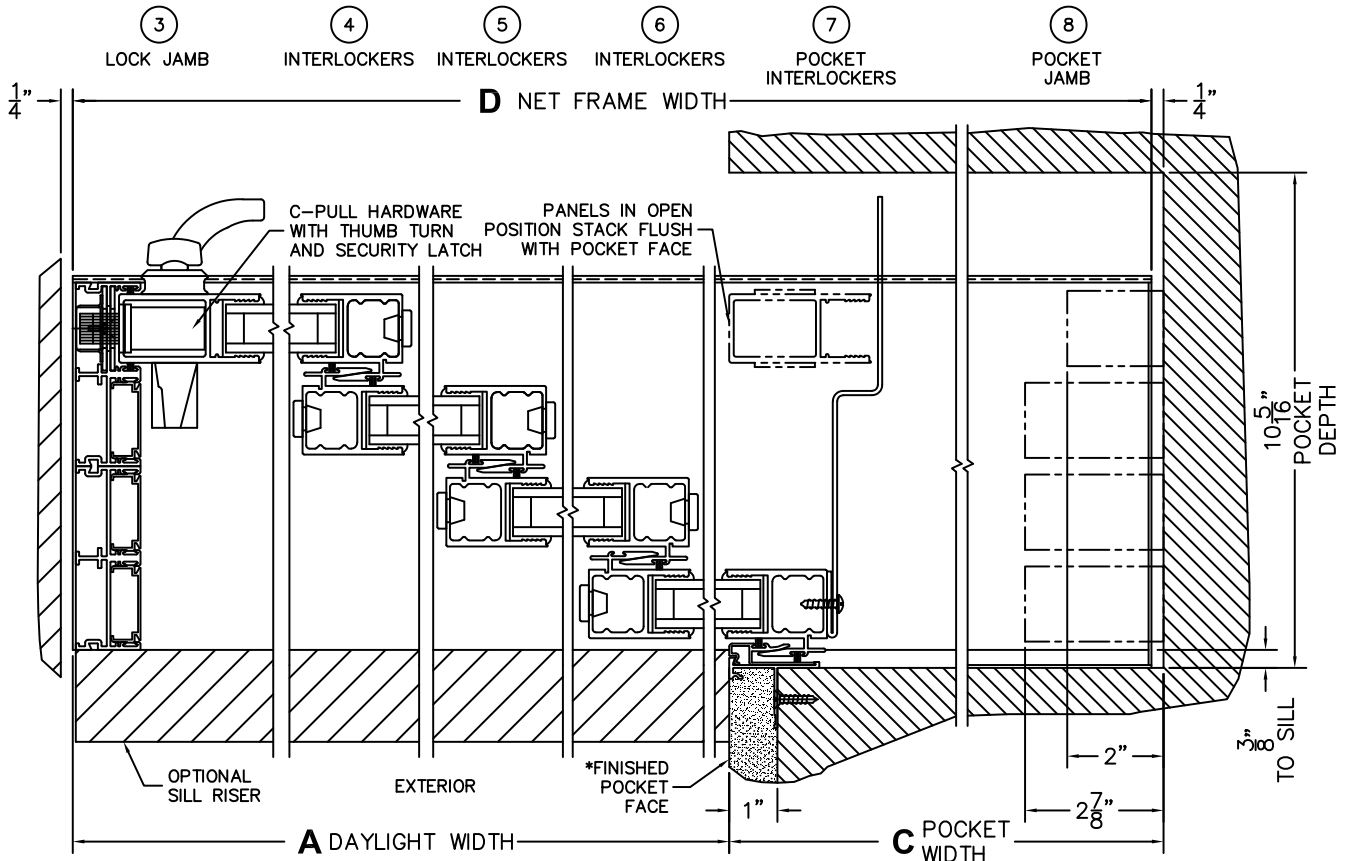

CALCULATED VALUES (FLEETWOOD SUPPLIED)

C(POCKET WIDTH)

D(NET FRAME WIDTH)

NOTES:

(USE RULER TO SCALE DIMENSIONS IN INCHES)

SCALE: 1/4"

XXXXP DOOR SHOWN

*CAUTION: WHEN CONSTRUCTING POCKET NOTE THAT DAYLIGHT WIDTH DOES NOT INCLUDE 1" SET BACK FOR POST INTERLOCKER.