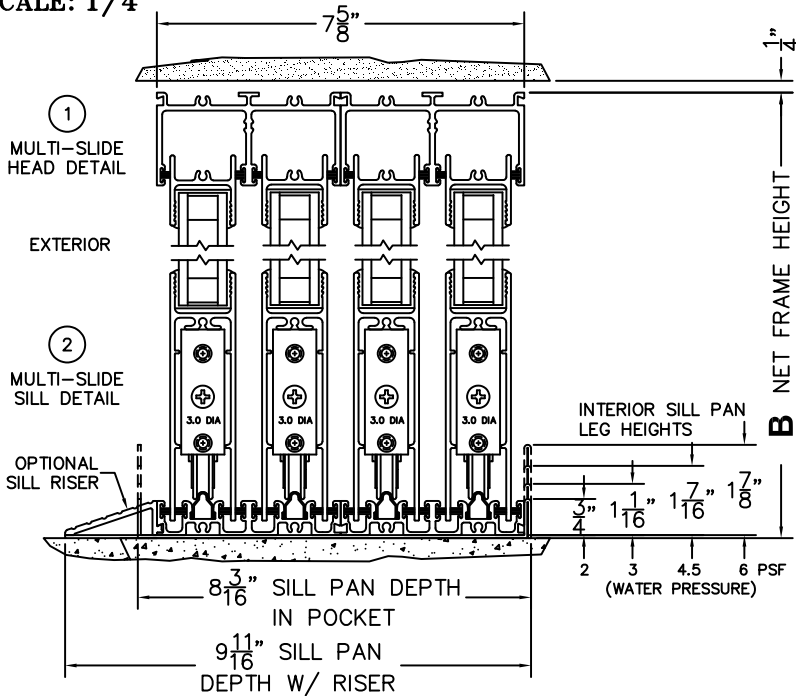

CALCULATED VALUES (FLEETWOOD SUPPLIED)

**C**(POCKET WIDTH)

**D**(NET FRAME WIDTH)

NOTES:

(USE RULER TO SCALE DIMENSIONS IN INCHES)

SCALE: 1/4"

XXXXP DOOR SHOWN

\*CAUTION: WHEN CONSTRUCTING POCKET NOTE THAT DAYLIGHT WIDTH DOES NOT INCLUDE 1" SET BACK FOR POST INTERLOCKER.