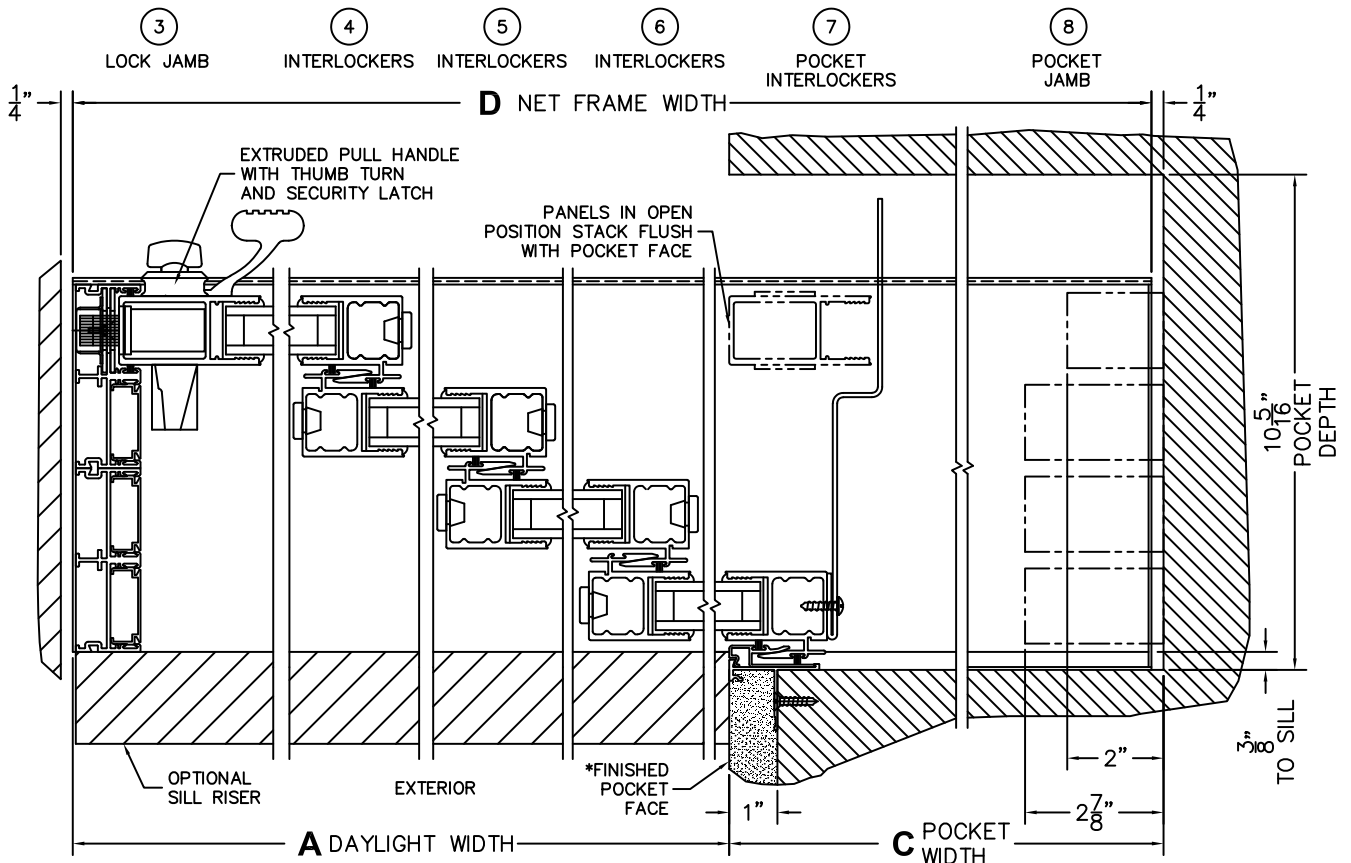

CALCULATED VALUES (FLEETWOOD SUPPLIED)

**C**(POCKET WIDTH)

**D**(NET FRAME WIDTH)

NOTES:

(USE RULER TO SCALE DIMENSIONS IN INCHES)

SCALE: 1/4"

XXXXP DOOR SHOWN

\*CAUTION: WHEN CONSTRUCTING POCKET NOTE THAT DAYLIGHT WIDTH DOES NOT INCLUDE 1" SET BACK FOR POST INTERLOCKER.