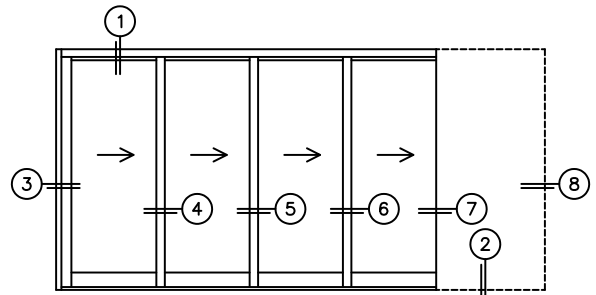

CALCULATED VALUES (FLEETWOOD SUPPLIED)

**C**(POCKET WIDTH)

**D**(NET FRAME WIDTH)

NOTES:

(USE RULER TO SCALE DIMENSIONS IN INCHES)

SCALE: 1/4"

XXXXP DOOR SHOWN

\*CAUTION: WHEN CONSTRUCTING POCKET NOTE THAT DAYLIGHT WIDTH DOES NOT INCLUDE 1" SET BACK FOR POST INTERLOCKER.