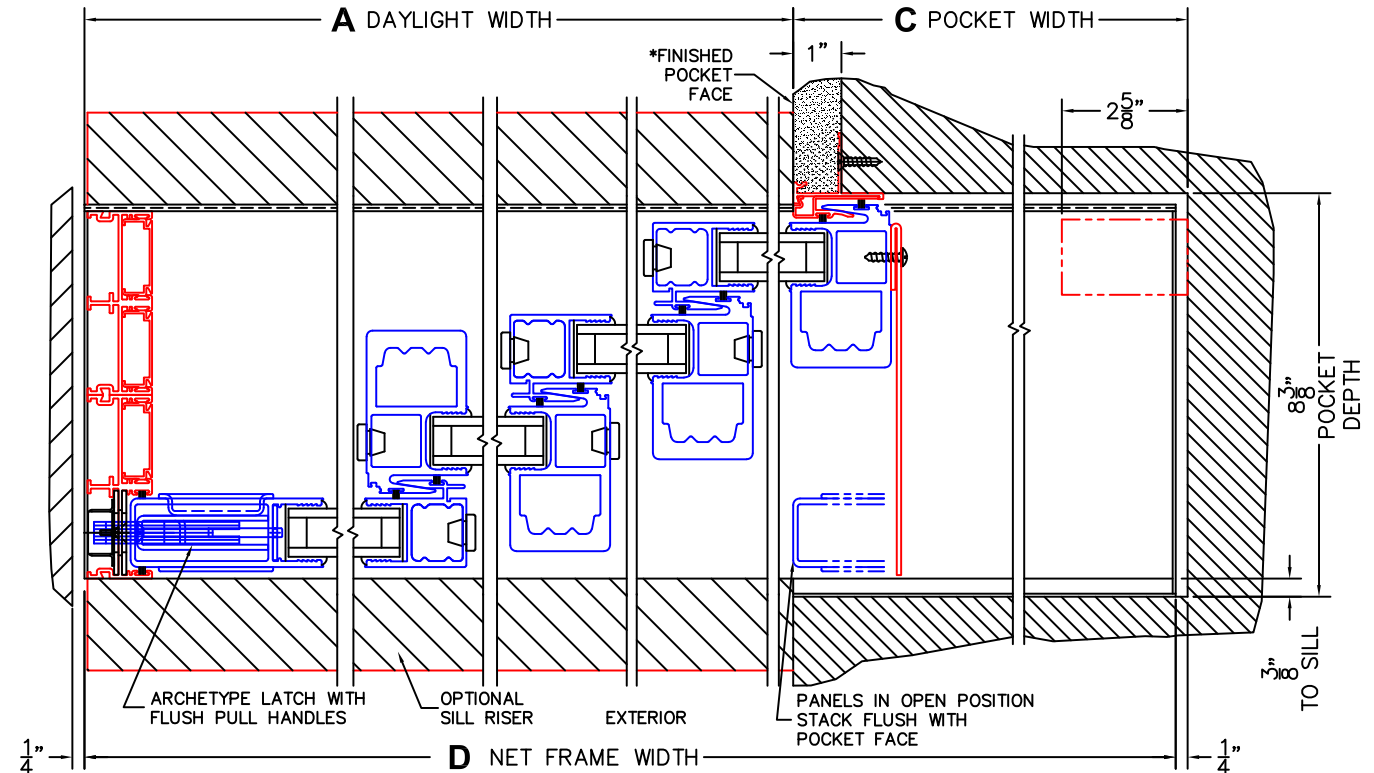

FLEETWOOD
WINDOWS & DOORS
FleetwoodUSA.com

NORWOOD 3070EX M/S
XXXXP CUSTOM CONFIGURATION
NO SCREENS

ORDER NO.:

ITEM NO.:

REQUIRED DEALER INFO.

A(DAYLIGHT WIDTH)

B(NET FRAME HEIGHT)

SILL PAN HEIGHT (INTERIOR LEG)
(3/4", 1-1/16", 1-7/16" OR 1-7/8")

CALCULATED VALUES (FLEETWOOD SUPPLIED)

C(POCKET WIDTH)

D(NET FRAME WIDTH)

NOTES:

(USE RULER TO SCALE DIMENSIONS IN INCHES)

SCALE: 1/4

XXXXP DOOR SHOWN

- (3) LOCK JAMB
- (4) INTERLOCKERS
- (5) INTERLOCKERS
- (6) INTERLOCKERS
- (7) POCKET INTERLOCKERS
- (8) POCKET JAMB

*CAUTION: WHEN CONSTRUCTING POCKET NOTE THAT DAYLIGHT WIDTH DOES NOT INCLUDE 1" SET BACK FOR POST INTERLOCKER.