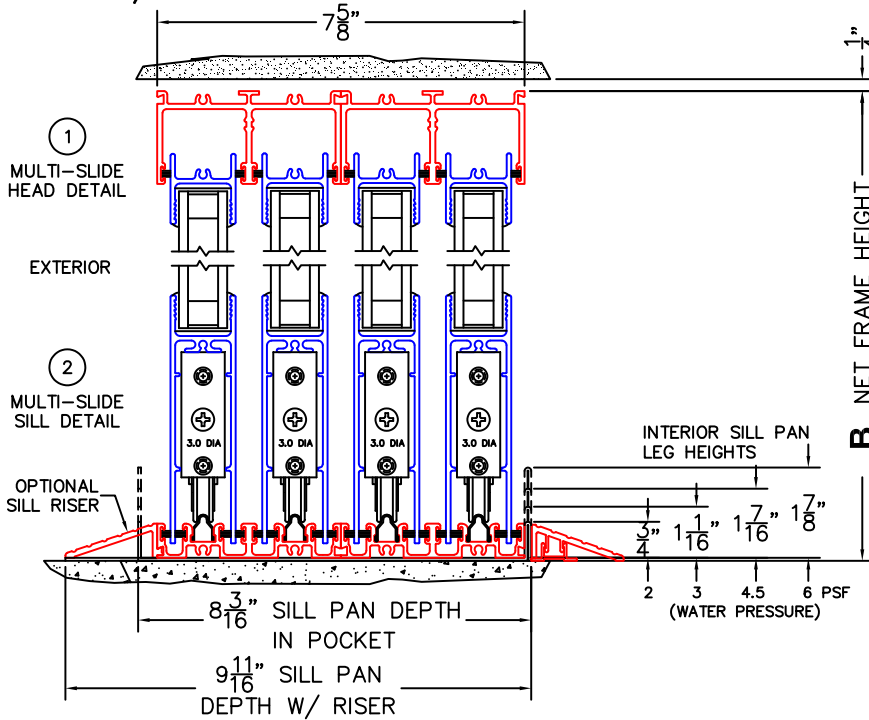

CALCULATED VALUES (FLEETWOOD SUPPLIED)

C(POCKET WIDTH)

D(NET FRAME WIDTH)

NOTES:

(USE RULER TO SCALE DIMENSIONS IN INCHES)

SCALE: 1/4

XXXXP DOOR SHOWN

- (3) LOCK JAMB
- (4) INTERLOCKERS
- (5) INTERLOCKERS
- (6) INTERLOCKERS
- (7) POCKET INTERLOCKERS
- (8) POCKET JAMB

*CAUTION: WHEN CONSTRUCTING POCKET NOTE THAT DAYLIGHT WIDTH DOES NOT INCLUDE 1" SET BACK FOR POST INTERLOCKER.