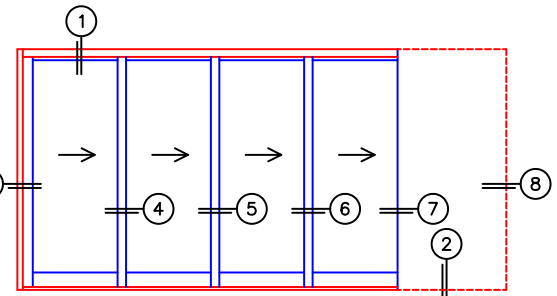

CALCULATED VALUES (FLEETWOOD SUPPLIED)

C(POCKET WIDTH)

D(NET FRAME WIDTH)

NOTES:

(USE RULER TO SCALE DIMENSIONS IN INCHES)

SCALE: 1/4

XXXXP DOOR SHOWN

- (3) LOCK JAMB
- (4) INTERLOCKERS
- (5) INTERLOCKERS
- (6) INTERLOCKERS
- (7) POCKET INTERLOCKERS
- (8) POCKET JAMB

*CAUTION: WHEN CONSTRUCTING POCKET NOTE THAT DAYLIGHT WIDTH DOES NOT INCLUDE 1" SET BACK FOR POST INTERLOCKER.