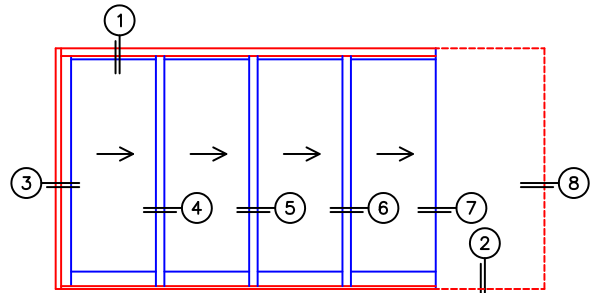

FLEETWOOD
WINDOWS & DOORS
FleetwoodUSA.com

NORWOOD 3070EX M/S
XXXXP CUSTOM CONFIGURATION
NO SCREENS

ORDER NO.:

ITEM NO.:

REQUIRED DEALER INFO.

A (DAYLIGHT WIDTH)	
B (NET FRAME HEIGHT)	
SILL PAN HEIGHT (INTERIOR LEG) (3/4", 1-1/16", 1-7/16" OR 1-7/8")	

CALCULATED VALUES (FLEETWOOD SUPPLIED)

C (POCKET WIDTH)	
D (NET FRAME WIDTH)	

NOTES:

XXXXP DOOR SHOWN

(USE RULER TO SCALE DIMENSIONS IN INCHES)

SCALE: 1/4

3 LOCK JAMB

4 INTERLOCKERS

5 INTERLOCKERS

6 INTERLOCKERS

7 POCKET INTERLOCKERS

8 POCKET JAMB

*CAUTION: WHEN CONSTRUCTING POCKET NOTE THAT DAYLIGHT WIDTH DOES NOT INCLUDE 1" SET BACKFOR POST INTERLOCKER.