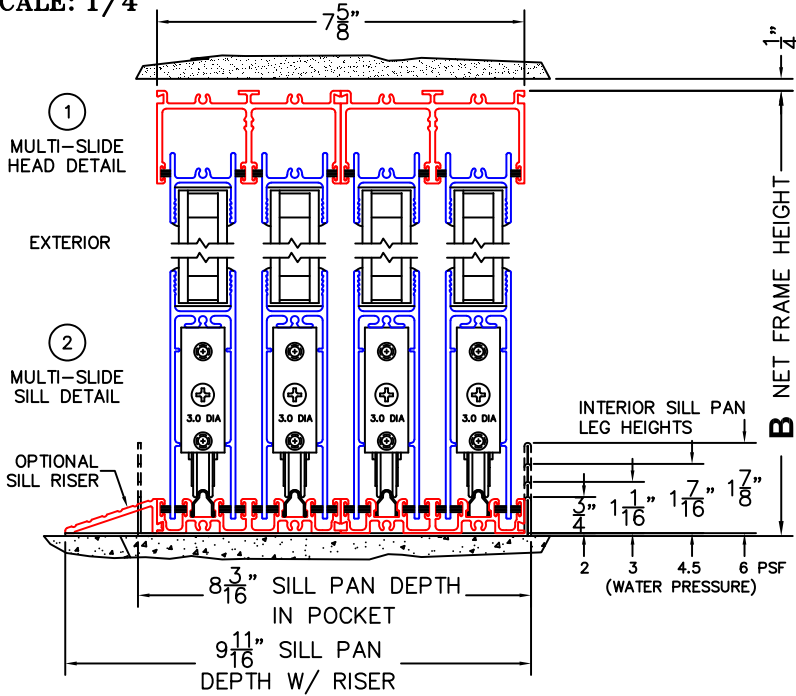

CALCULATED VALUES (FLEETWOOD SUPPLIED)

C (POCKET WIDTH)	
D (NET FRAME WIDTH)	

NOTES:

XXXXP DOOR SHOWN

(USE RULER TO SCALE DIMENSIONS IN INCHES)

SCALE: 1/4

3 LOCK JAMB

4 INTERLOCKERS

5 INTERLOCKERS

6 INTERLOCKERS

7 POCKET INTERLOCKERS

8 POCKET JAMB

*CAUTION: WHEN CONSTRUCTING POCKET NOTE THAT DAYLIGHT WIDTH DOES NOT INCLUDE 1" SET BACKFOR POST INTERLOCKER.