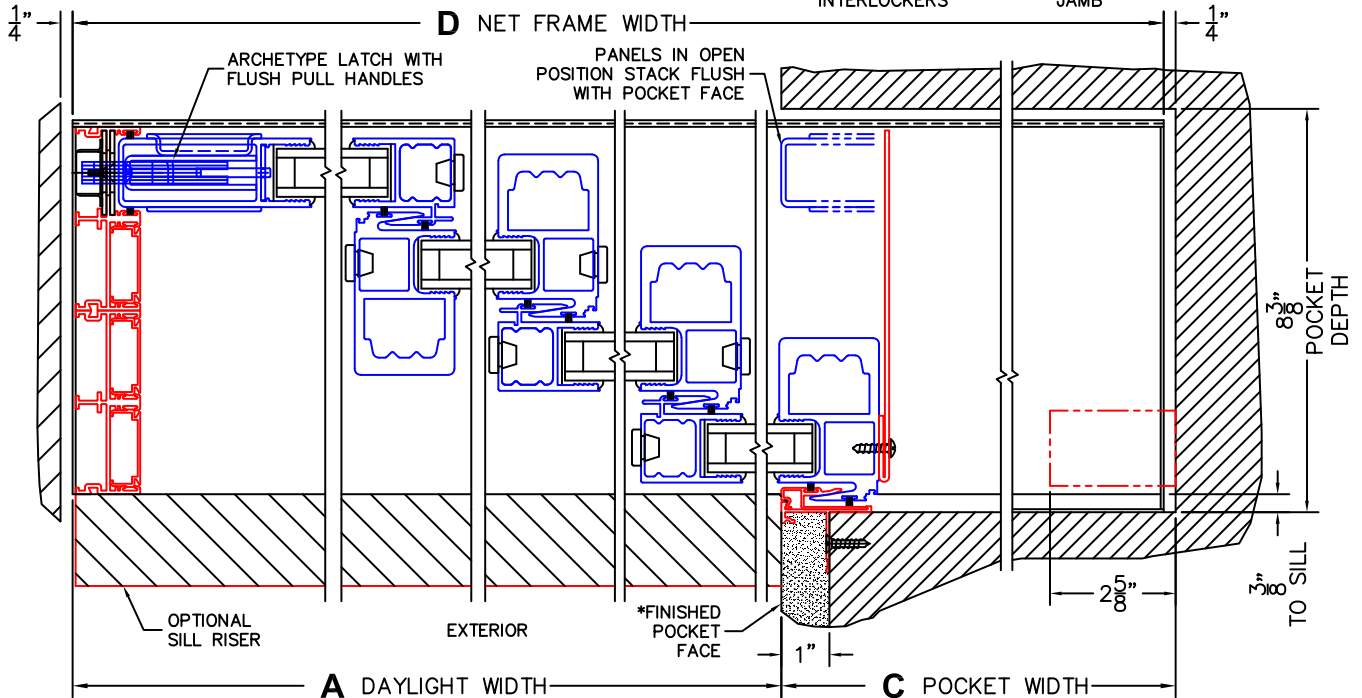

FLEETWOOD
WINDOWS & DOORS
FleetwoodUSA.com

NORWOOD 3070EX M/S
XXXXP CUSTOM CONFIGURATION
NO SCREENS

ORDER NO.:

ITEM NO.:

REQUIRED DEALER INFO.

A (DAYLIGHT WIDTH)	
B (NET FRAME HEIGHT)	
SILL PAN HEIGHT (INTERIOR LEG) (3/4", 1-1/16", 1-7/16" OR 1-7/8")	

CALCULATED VALUES (FLEETWOOD SUPPLIED)

C (POCKET WIDTH)	
D (NET FRAME WIDTH)	

NOTES:

XXXXP DOOR SHOWN

(USE RULER TO SCALE DIMENSIONS IN INCHES)

SCALE: 1/4

3 LOCK JAMB

4 INTERLOCKERS

5 INTERLOCKERS

6 INTERLOCKERS

7 POCKET INTERLOCKERS

8 POCKET JAMB

*CAUTION: WHEN CONSTRUCTING POCKET NOTE THAT DAYLIGHT WIDTH DOES NOT INCLUDE 1" SET BACKFOR POST INTERLOCKER.