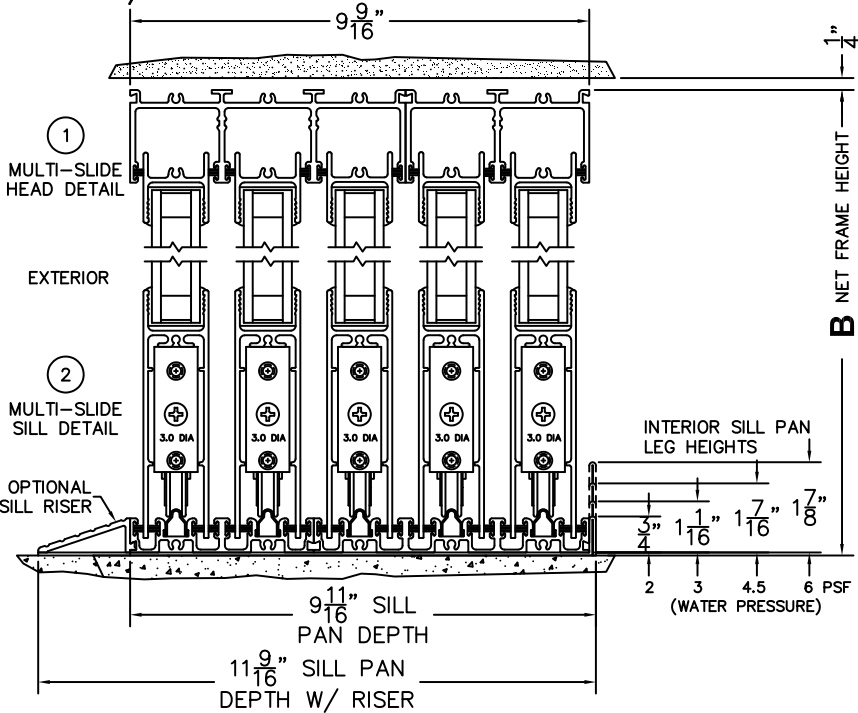

FLEETWOOD
WINDOWS & DOORS
FleetwoodUSA.com

NORWOOD 3070EX M/S
XXXXX STANDARD CONFIGURATION
NO SCREENS

ORDER NO.:

ITEM NO.:

REQUIRED DEALER INFO.

A(NET FRAME WIDTH)

B(NET FRAME HEIGHT)

SILL PAN HEIGHT (INTERIOR LEG)
(3/4", 1-1/16", 1-7/16" OR 1-7/8")

NOTES:

(USE RULER TO SCALE DIMENSIONS IN INCHES)

SCALE: 1/4

XXXXX DOOR SHOWN