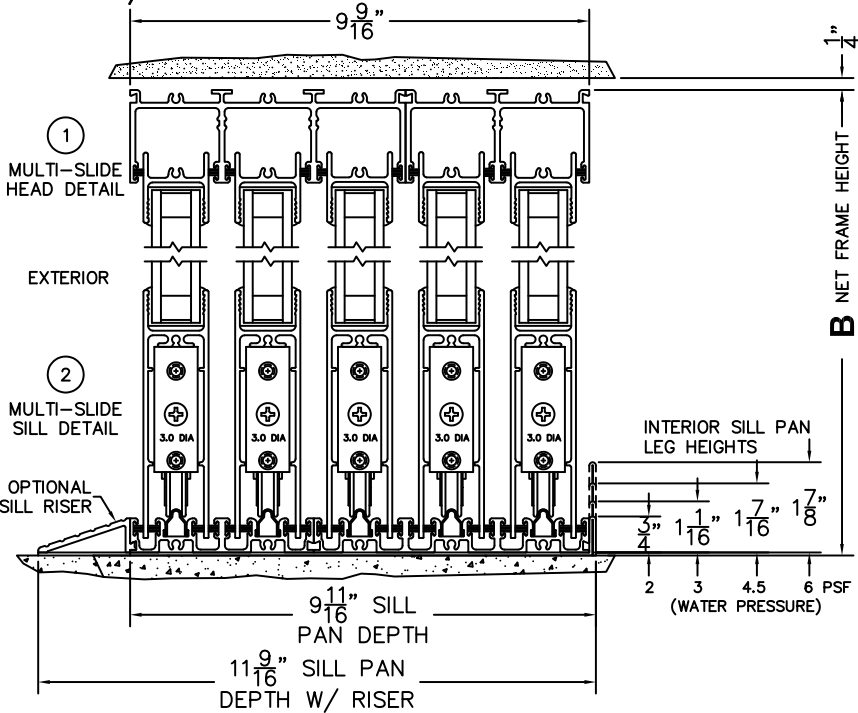

FLEETWOOD
WINDOWS & DOORS
FleetwoodUSA.com

NORWOOD 3070EX M/S
XXXXX STANDARD CONFIGURATION
NO SCREENS

ORDER NO.:

ITEM NO.:

REQUIRED DEALER INFO.

A(NET FRAME WIDTH)

B(NET FRAME HEIGHT)

SILL PAN HEIGHT (INTERIOR LEG)
(3/4", 1-1/16", 1-7/16" OR 1-7/8")

NOTES:

(USE RULER TO SCALE DIMENSIONS IN INCHES)

SCALE: 1/4

XXXXX DOOR SHOWN

3 LOCK JAMB 4 INTERLOCKERS 5 INTERLOCKERS 6 INTERLOCKERS 7 INTERLOCKERS 8 LOCK JAMB

FLEETWOOD
WINDOWS & DOORS
FleetwoodUSA.com

NORWOOD 3070EX M/S
XXXXX STANDARD CONFIGURATION
NO SCREENS

ORDER NO.:

ITEM NO.:

REQUIRED DEALER INFO.

A(NET FRAME WIDTH)

B(NET FRAME HEIGHT)

SILL PAN HEIGHT (INTERIOR LEG)
(3/4", 1-1/16", 1-7/16" OR 1-7/8")

NOTES:

(USE RULER TO SCALE DIMENSIONS IN INCHES)

ORDER NO.:

ITEM NO.:

REQUIRED DEALER INFO.

A (NET FRAME WIDTH)

B (NET FRAME HEIGHT)

SILL PAN HEIGHT (INTERIOR LEG)
(3/4", 1-1/16", 1-7/16" OR 1-7/8")

(USE RULER TO SCALE DIMENSIONS IN INCHES)

SCALE: 1/4