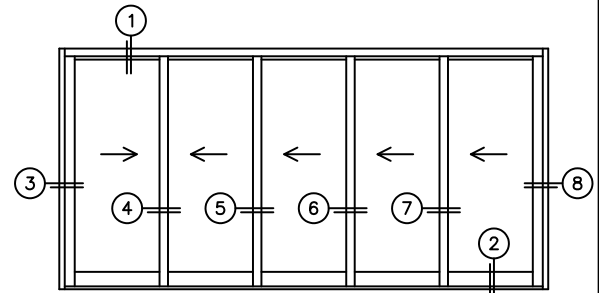

FLEETWOOD
WINDOWS & DOORS
FleetwoodUSA.com

NORWOOD 3070EX M/S
XXXXX STANDARD CONFIGURATION
NO SCREENS

ORDER NO.:

ITEM NO.:

REQUIRED DEALER INFO.

A(NET FRAME WIDTH)

B(NET FRAME HEIGHT)

SILL PAN HEIGHT (INTERIOR LEG)
(3/4", 1-1/16", 1-7/16" OR 1-7/8")

NOTES:

(USE RULER TO SCALE DIMENSIONS IN INCHES)

SCALE: 1/4

XXXXX DOOR SHOWN

3 LOCK JAMB 4 INTERLOCKERS 5 INTERLOCKERS 6 INTERLOCKERS 7 INTERLOCKERS 8 LOCK JAMB

FLEETWOOD
WINDOWS & DOORS
FleetwoodUSA.com

NORWOOD 3070EX M/S
XXXXX STANDARD CONFIGURATION
NO SCREENS

ORDER NO.:

ITEM NO.:

REQUIRED DEALER INFO.

A(NET FRAME WIDTH)

B(NET FRAME HEIGHT)

SILL PAN HEIGHT (INTERIOR LEG)
(3/4", 1-1/16", 1-7/16" OR 1-7/8")

NOTES:

(USE RULER TO SCALE DIMENSIONS IN INCHES)

ORDER NO.:

ITEM NO.:

REQUIRED DEALER INFO.

A (NET FRAME WIDTH)

B (NET FRAME HEIGHT)

SILL PAN HEIGHT (INTERIOR LEG)
(3/4", 1-1/16", 1-7/16" OR 1-7/8")

(USE RULER TO SCALE DIMENSIONS IN INCHES)

SCALE: 1/4