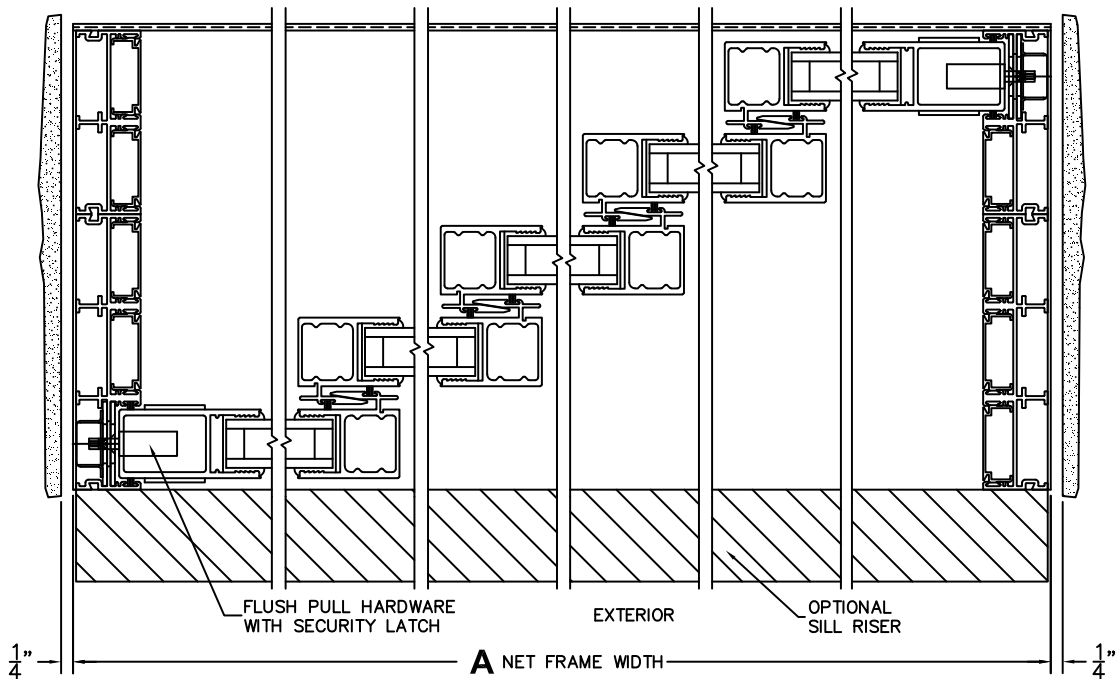

NOTES:

(USE RULER TO SCALE DIMENSIONS IN INCHES)

SCALE: 1/4

XXXXX DOOR SHOWN

3 LOCK JAMB 4 INTERLOCKERS 5 INTERLOCKERS 6 INTERLOCKERS 7 INTERLOCKERS 8 LOCK JAMB

FLEETWOOD
WINDOWS & DOORS
FleetwoodUSA.com

NORWOOD 3070EX M/S
XXXXX STANDARD CONFIGURATION
NO SCREENS

ORDER NO.:

ITEM NO.:

REQUIRED DEALER INFO.

A(NET FRAME WIDTH)

B(NET FRAME HEIGHT)

SILL PAN HEIGHT (INTERIOR LEG)
(3/4", 1-1/16", 1-7/16" OR 1-7/8")

NOTES:

(USE RULER TO SCALE DIMENSIONS IN INCHES)