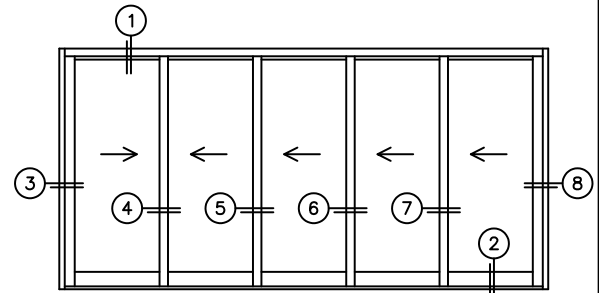

ORDER NO.:

ITEM NO.:

REQUIRED DEALER INFO.

A(NET FRAME WIDTH)

B(NET FRAME HEIGHT)

SILL PAN HEIGHT (INTERIOR LEG)
(3/4", 1-1/16", 1-7/16" OR 1-7/8")

NOTES:

(USE RULER TO SCALE DIMENSIONS IN INCHES)

SCALE: 1/4

XXXXX DOOR SHOWN

③ LOCK JAMB ④ INTERLOCKERS ⑤ INTERLOCKERS ⑥ INTERLOCKERS ⑦ INTERLOCKERS ⑧ LOCK JAMB

FLEETWOOD
WINDOWS & DOORS
FleetwoodUSA.com

NORWOOD 3070EX M/S

XXXX00XXXX STANDARD CONFIGURATION
NO SCREENS

ORDER NO.:

ITEM NO.:

REQUIRED DEALER INFO.

A (NET FRAME WIDTH)

B (NET FRAME HEIGHT)

SILL PAN HEIGHT (INTERIOR LEG)
(3/4", 1-1/16", 1-7/16" OR 1-7/8")

(USE RULER TO SCALE DIMENSIONS IN INCHES)

SCALE: 1/4