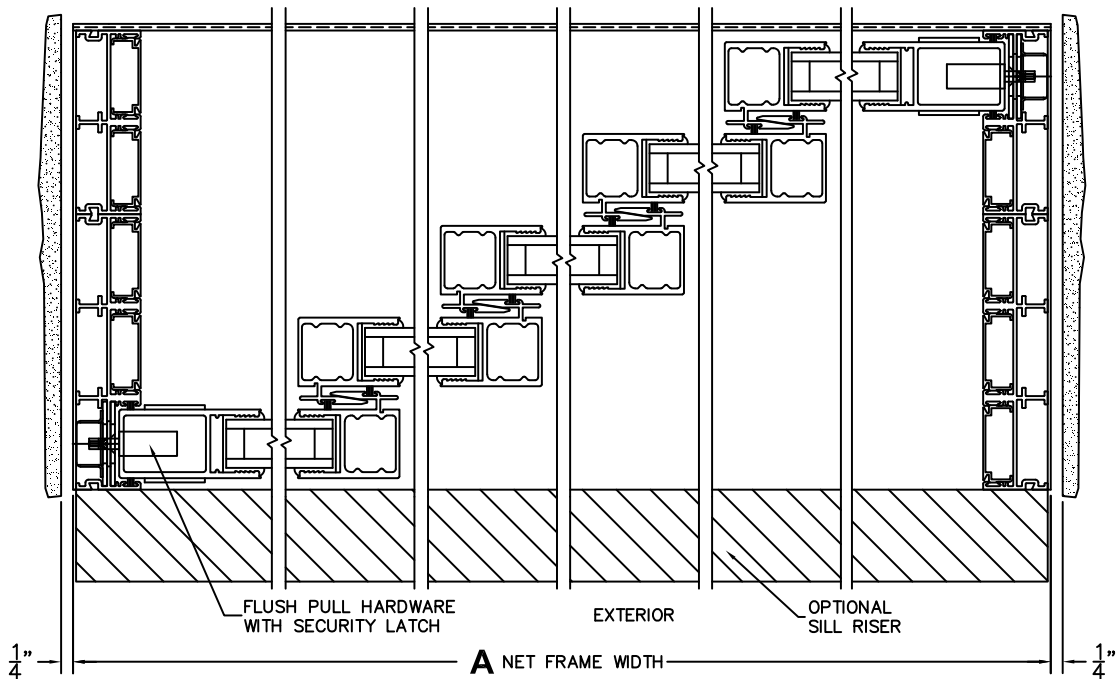

ORDER NO.:

ITEM NO.:

REQUIRED DEALER INFO.

A(NET FRAME WIDTH)

B(NET FRAME HEIGHT)

SILL PAN HEIGHT (INTERIOR LEG)
(3/4", 1-1/16", 1-7/16" OR 1-7/8")

NOTES:

(USE RULER TO SCALE DIMENSIONS IN INCHES)

SCALE: 1/4

XXXXX DOOR SHOWN

③ LOCK JAMB ④ INTERLOCKERS ⑤ INTERLOCKERS ⑥ INTERLOCKERS ⑦ INTERLOCKERS ⑧ LOCK JAMB

FLEETWOOD
WINDOWS & DOORS
FleetwoodUSA.com

NORWOOD 3070EX M/S

XXXX00XXXX STANDARD CONFIGURATION
NO SCREENS