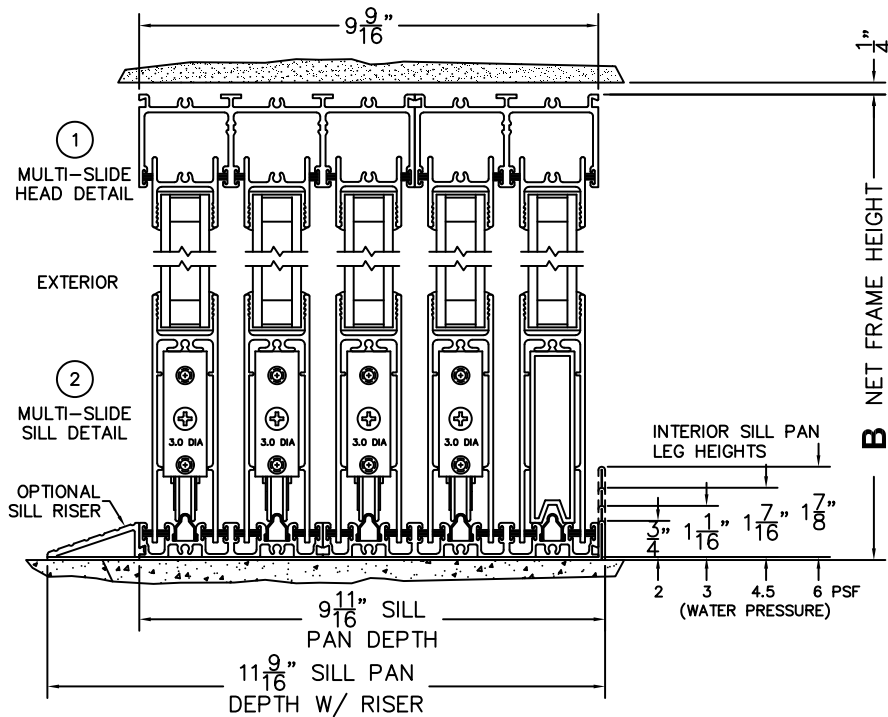

NOTES:

(USE RULER TO SCALE DIMENSIONS IN INCHES)

SCALE: 1/4

XXXX00 DOOR SHOWN

FLEETWOOD
WINDOWS & DOORS
FleetwoodUSA.com

NORWOOD 3070EX M/S
XXXX00 STANDARD CONFIGURATION
NO SCREENS

ORDER NO.:

ITEM NO.:

(USE RULER TO SCALE DIMENSIONS IN INCHES)

SCALE: 1/4