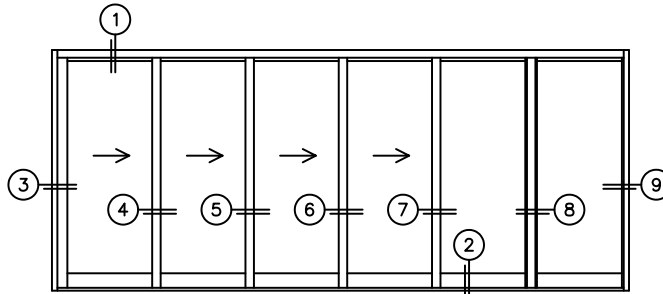

FLEETWOOD
WINDOWS & DOORS
FleetwoodUSA.com

NORWOOD 3070EX M/S
XXXX00 STANDARD CONFIGURATION
NO SCREENS

ORDER NO.:

ITEM NO.:

REQUIRED DEALER INFO.

A(NET FRAME WIDTH)

B(NET FRAME HEIGHT)

SILL PAN HEIGHT (INTERIOR LEG)
(3/4", 1-1/16", 1-7/16" OR 1-7/8")

NOTES:

(USE RULER TO SCALE DIMENSIONS IN INCHES)

SCALE: 1/4

XXXX00 DOOR SHOWN

FLEETWOOD
WINDOWS & DOORS
FleetwoodUSA.com

NORWOOD 3070EX M/S
XXXX00 STANDARD CONFIGURATION
NO SCREENS

ORDER NO.:

ITEM NO.:

(USE RULER TO SCALE DIMENSIONS IN INCHES)

SCALE: 1/4