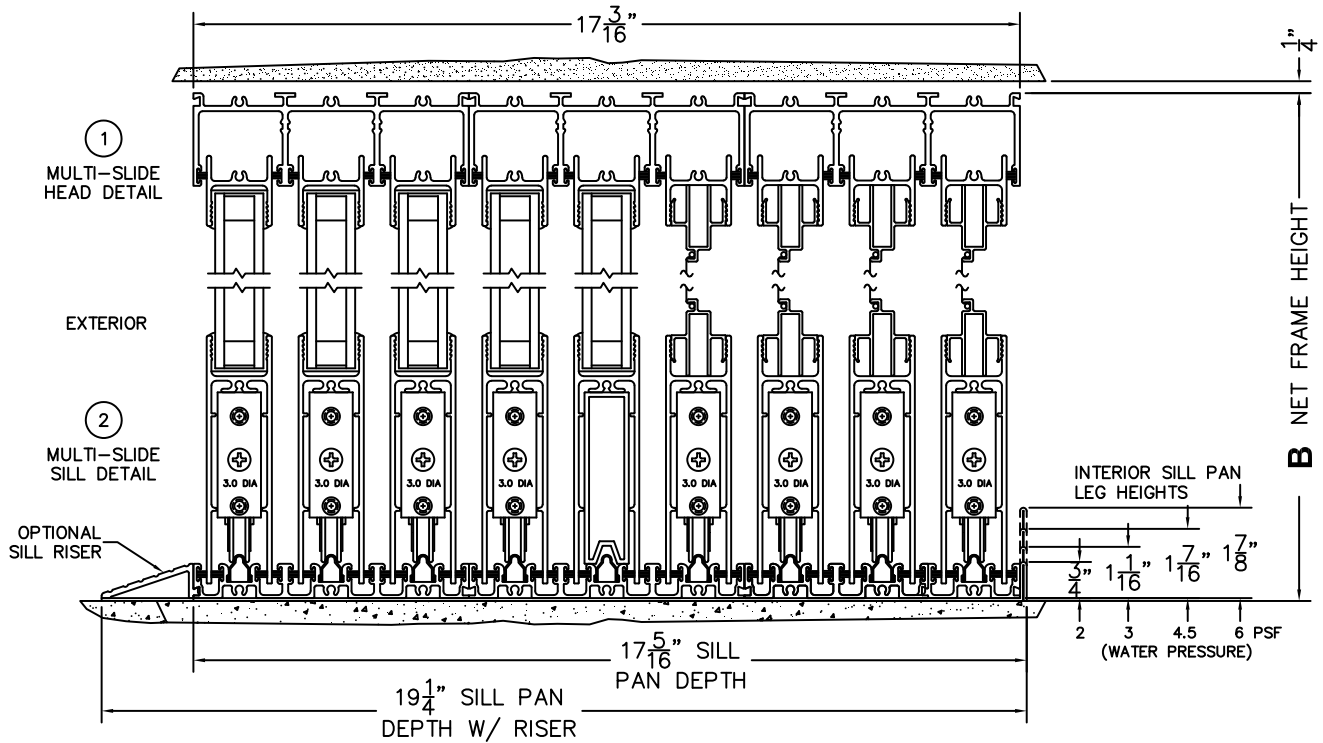

NOTES:

(USE RULER TO SCALE DIMENSIONS IN INCHES)

SCALE: 1/4

XXXXO DOOR SHOWN

FLEETWOOD
WINDOWS & DOORS
FleetwoodUSA.com

NORWOOD 3070EX M/S
XXXXO STANDARD CONFIGURATION
WITH SCREENS

ORDER NO.:

ITEM NO.:

(USE RULER TO SCALE DIMENSIONS IN INCHES)

SCALE: 1/4