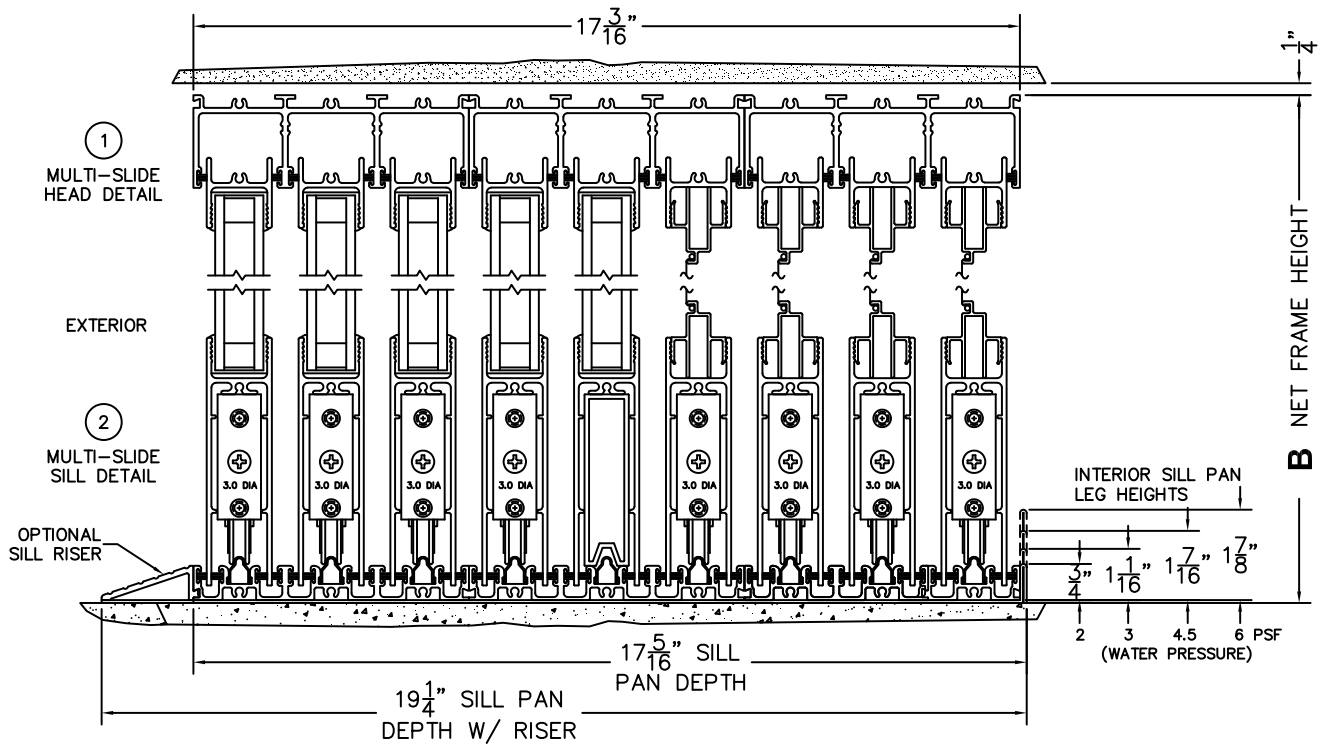

NOTES:

(USE RULER TO SCALE DIMENSIONS IN INCHES)

SCALE: 1/4

XXXXO DOOR SHOWN

FLEETWOOD
WINDOWS & DOORS
FleetwoodUSA.com

NORWOOD 3070EX M/S
XXXXO CUSTOM CONFIGURATION
WITH SCREENS

ORDER NO.:

ITEM NO.:

(USE RULER TO SCALE DIMENSIONS IN INCHES)

SCALE: 1/4