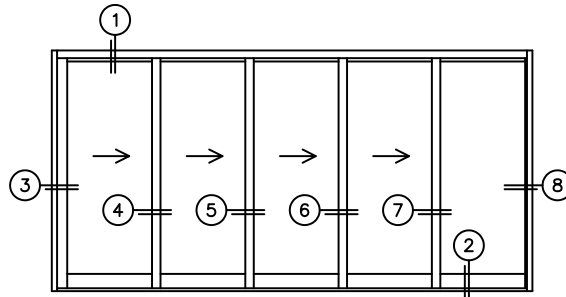

FLEETWOOD
WINDOWS & DOORS
FleetwoodUSA.com

NORWOOD 3070EX M/S
XXXXO STANDARD CONFIGURATION
WITH SCREENS

ORDER NO.:

ITEM NO.:

REQUIRED DEALER INFO.

A(NET FRAME WIDTH)

B(NET FRAME HEIGHT)

SILL PAN HEIGHT (INTERIOR LEG)
(3/4", 1-1/16", 1-7/16" OR 1-7/8")

NOTES:

(USE RULER TO SCALE DIMENSIONS IN INCHES)

SCALE: 1/4

XXXXO DOOR SHOWN

FLEETWOOD
WINDOWS & DOORS
FleetwoodUSA.com

NORWOOD 3070EX M/S
XXXXO CUSTOM CONFIGURATION
WITH SCREENS

ORDER NO.:

ITEM NO.:

(USE RULER TO SCALE DIMENSIONS IN INCHES)

SCALE: 1/4