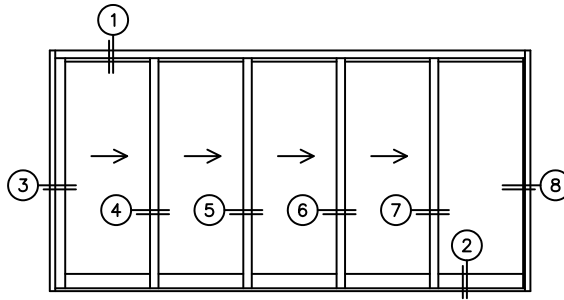

FLEETWOOD
WINDOWS & DOORS
FleetwoodUSA.com

NORWOOD 3070EX M/S
XXXXO STANDARD CONFIGURATION
WITH SCREENS

ORDER NO.:

ITEM NO.:

REQUIRED DEALER INFO.

A(NET FRAME WIDTH)

B(NET FRAME HEIGHT)

SILL PAN HEIGHT (INTERIOR LEG)
(3/4", 1-1/16", 1-7/16" OR 1-7/8")

NOTES:

(USE RULER TO SCALE DIMENSIONS IN INCHES)

SCALE: 1/4

XXXXO DOOR SHOWN

FLEETWOOD
WINDOWS & DOORS
FleetwoodUSA.com

NORWOOD 3070EX M/S
XXXXO STANDARD CONFIGURATION
WITH SCREENS

ORDER NO.:

ITEM NO.:

(USE RULER TO SCALE DIMENSIONS IN INCHES)

SCALE: 1/4