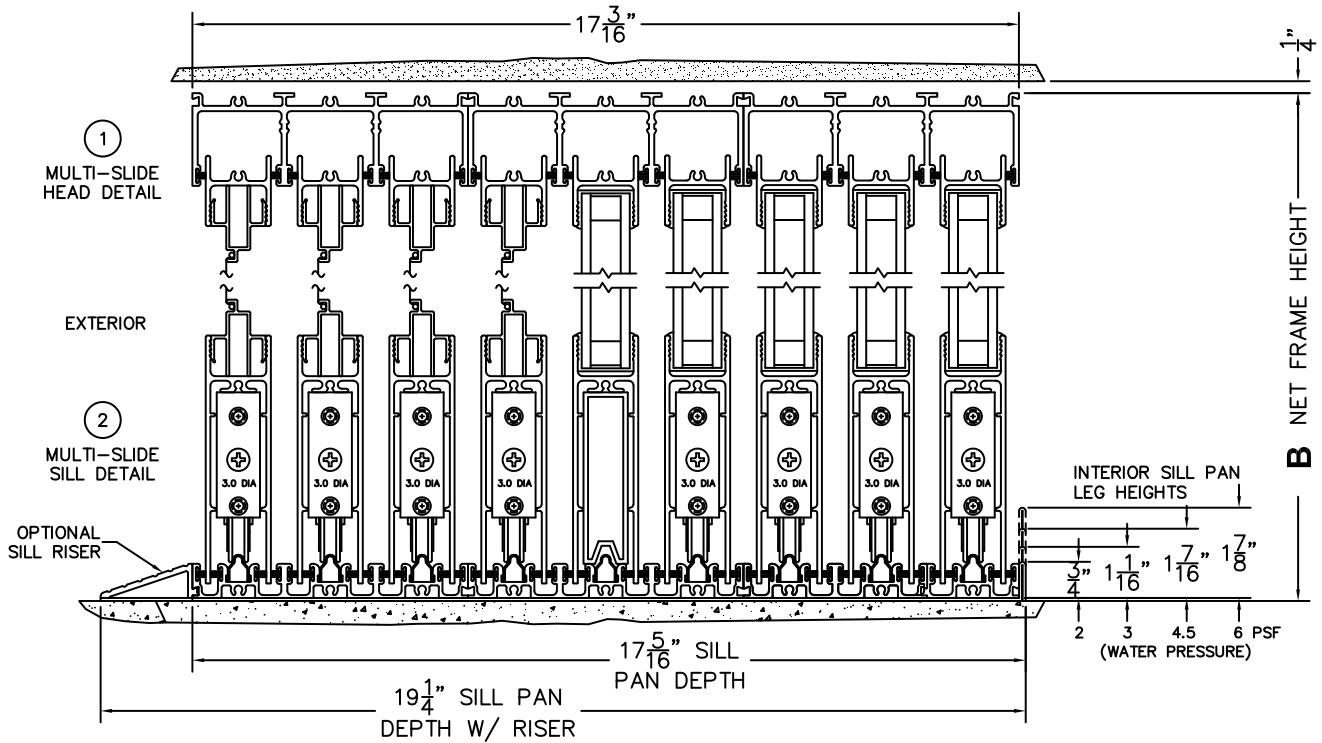

NOTES:

(USE RULER TO SCALE DIMENSIONS IN INCHES)

SCALE: 1/4

XXXXO DOOR SHOWN

FLEETWOOD
WINDOWS & DOORS
FleetwoodUSA.com

NORWOOD 3070EX M/S
XXXXO STANDARD CONFIGURATION
WITH SCREENS

ORDER NO.:

ITEM NO.:

(USE RULER TO SCALE DIMENSIONS IN INCHES)

SCALE: 1/4