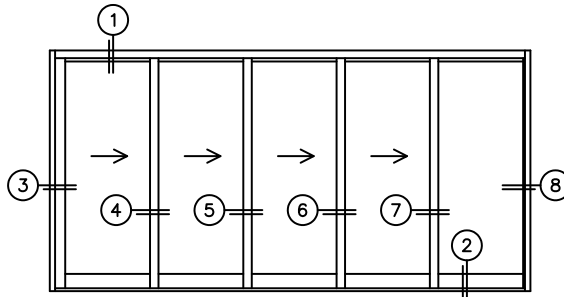

FLEETWOOD
WINDOWS & DOORS
FleetwoodUSA.com

NORWOOD 3070EX M/S
XXXXO STANDARD CONFIGURATION
WITH SCREENS

ORDER NO.:

ITEM NO.:

REQUIRED DEALER INFO.

A(NET FRAME WIDTH)

B(NET FRAME HEIGHT)

SILL PAN HEIGHT (INTERIOR LEG)
(3/4", 1-1/16", 1-7/16" OR 1-7/8")

NOTES:

(USE RULER TO SCALE DIMENSIONS IN INCHES)

SCALE: 1/4

XXXXO DOOR SHOWN

FLEETWOOD
WINDOWS & DOORS
FleetwoodUSA.com

NORWOOD 3070EX M/S
XXXXO STANDARD CONFIGURATION
WITH SCREENS

ORDER NO.:

ITEM NO.:

(USE RULER TO SCALE DIMENSIONS IN INCHES)

SCALE: 1/4