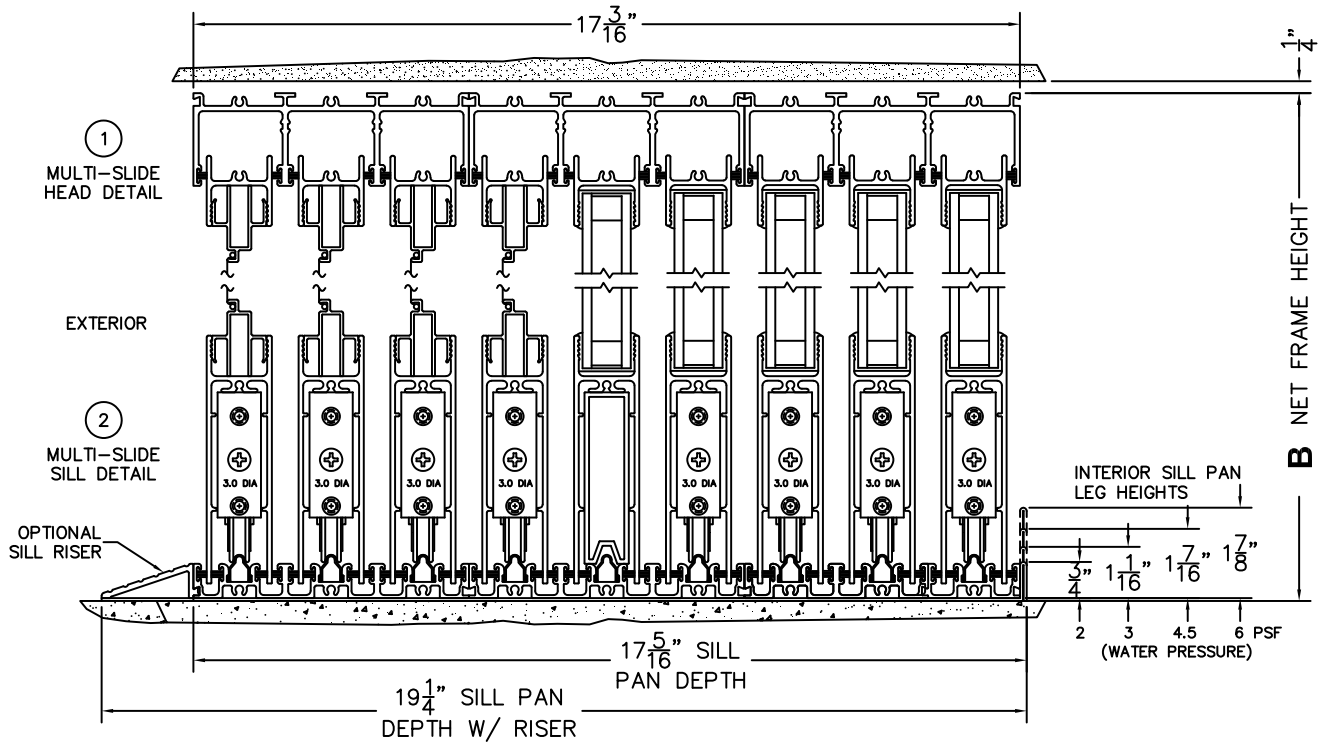

NOTES:

(USE RULER TO SCALE DIMENSIONS IN INCHES)

SCALE: 1/4

XXXXO DOOR SHOWN

FLEETWOOD
WINDOWS & DOORS
FleetwoodUSA.com

NORWOOD 3070EX M/S
XXXXO STANDARD CONFIGURATION
WITH SCREENS

ORDER NO.:

ITEM NO.:

(USE RULER TO SCALE DIMENSIONS IN INCHES)

SCALE: 1/4