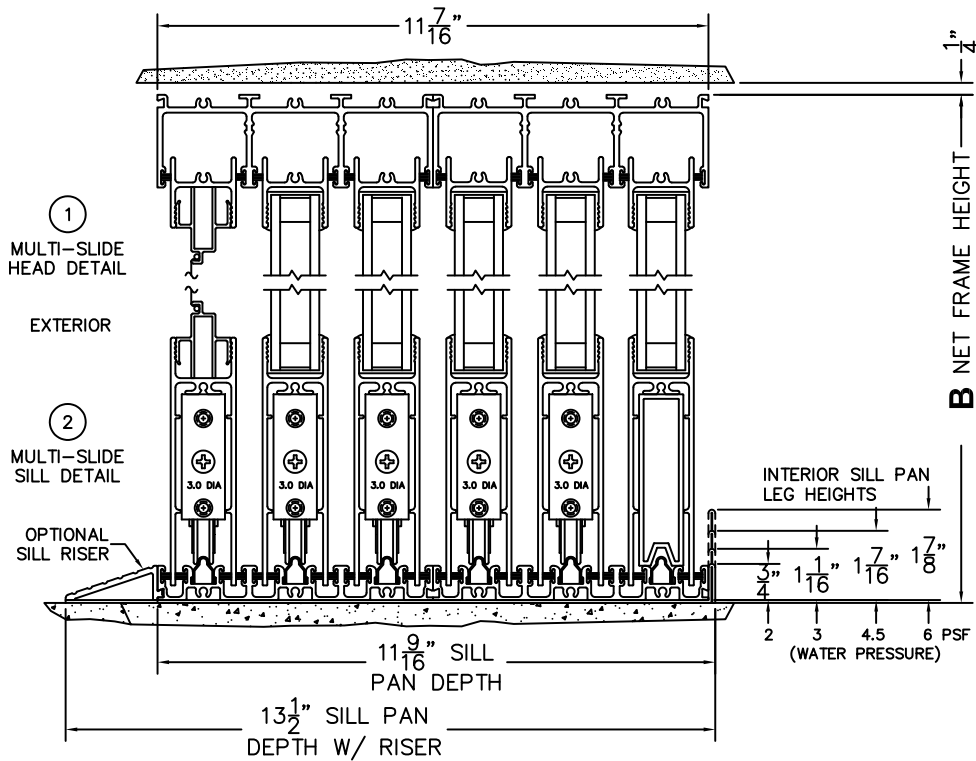

NOTES:

(USE RULER TO SCALE DIMENSIONS IN INCHES)

SCALE: 1/4

XXXXO DOOR SHOWN

FLEETWOOD
WINDOWS & DOORS
FleetwoodUSA.com

NORWOOD 3070EX M/S
XXXXO STANDARD CONFIGURATION
WITH SCREENS

ORDER NO.:

ITEM NO.:

(USE RULER TO SCALE DIMENSIONS IN INCHES)

SCALE: 1/4