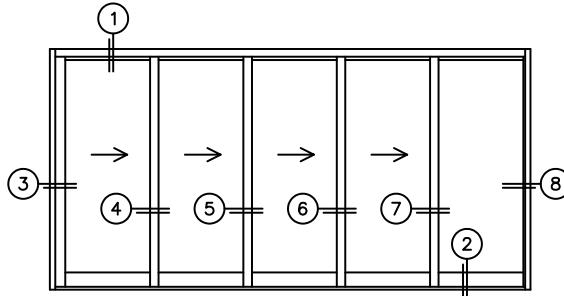

FLEETWOOD
WINDOWS & DOORS
FleetwoodUSA.com

NORWOOD 3070EX M/S
XXXXO STANDARD CONFIGURATION
WITH SCREENS

ORDER NO.:

ITEM NO.:

REQUIRED DEALER INFO.

A(NET FRAME WIDTH)

B(NET FRAME HEIGHT)

SILL PAN HEIGHT (INTERIOR LEG)
(3/4", 1-1/16", 1-7/16" OR 1-7/8")

NOTES:

(USE RULER TO SCALE DIMENSIONS IN INCHES)

SCALE: 1/4

XXXXO DOOR SHOWN

FLEETWOOD
WINDOWS & DOORS
FleetwoodUSA.com

NORWOOD 3070EX M/S
XXXXO STANDARD CONFIGURATION
WITH SCREENS

ORDER NO.:

ITEM NO.:

(USE RULER TO SCALE DIMENSIONS IN INCHES)

SCALE: 1/4