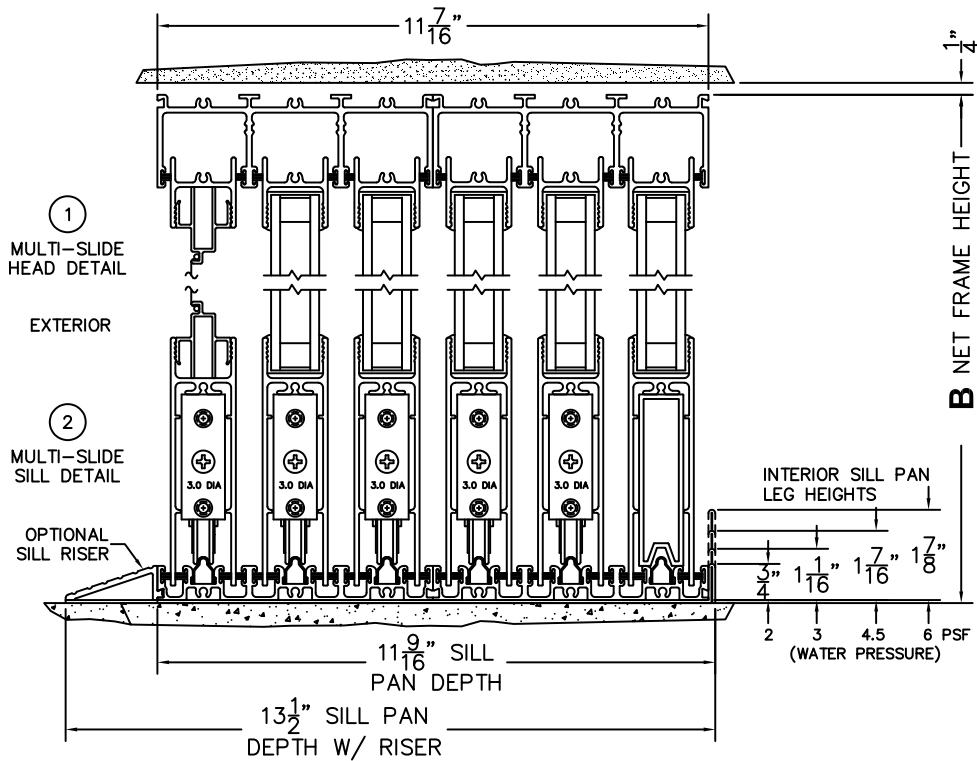

NOTES:

(USE RULER TO SCALE DIMENSIONS IN INCHES)

SCALE: 1/4

XXXXO DOOR SHOWN

FLEETWOOD
WINDOWS & DOORS
FleetwoodUSA.com

NORWOOD 3070EX M/S
XXXXO STANDARD CONFIGURATION
WITH SCREENS

ORDER NO.:

ITEM NO.:

(USE RULER TO SCALE DIMENSIONS IN INCHES)

SCALE: 1/4