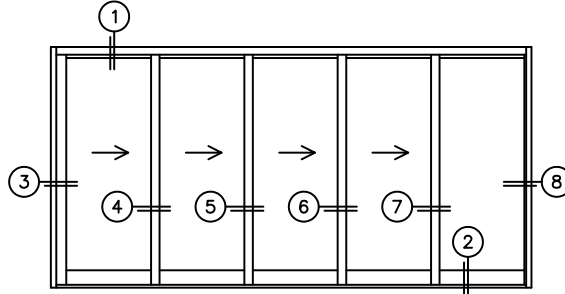

FLEETWOOD
WINDOWS & DOORS
FleetwoodUSA.com

NORWOOD 3070EX M/S
XXXXO STANDARD CONFIGURATION
WITH SCREENS

ORDER NO.:

ITEM NO.:

REQUIRED DEALER INFO.

A(NET FRAME WIDTH)

B(NET FRAME HEIGHT)

SILL PAN HEIGHT (INTERIOR LEG)
(3/4", 1-1/16", 1-7/16" OR 1-7/8")

NOTES:

(USE RULER TO SCALE DIMENSIONS IN INCHES)

SCALE: 1/4

XXXXO DOOR SHOWN

FLEETWOOD
WINDOWS & DOORS
FleetwoodUSA.com

NORWOOD 3070EX M/S
XXXXO STANDARD CONFIGURATION
WITH SCREENS

ORDER NO.:

ITEM NO.:

(USE RULER TO SCALE DIMENSIONS IN INCHES)

SCALE: 1/4