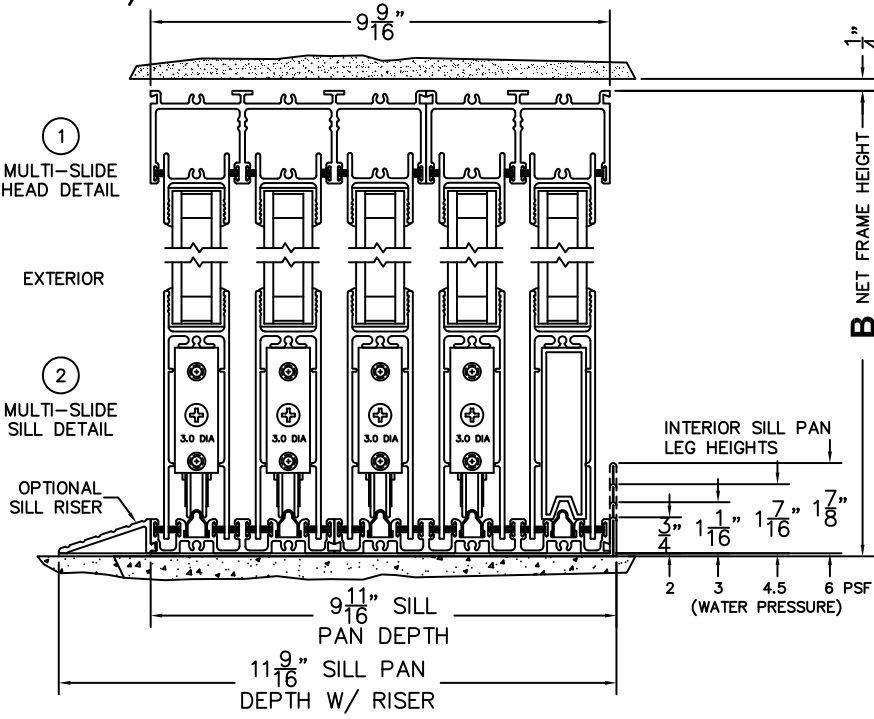

FLEETWOOD
WINDOWS & DOORS
FleetwoodUSA.com

NORWOOD 3070EX M/S
XXXXO CUSTOM CONFIGURATION
NO SCREENS

ORDER NO.:

ITEM NO.:

REQUIRED DEALER INFO.

A(NET FRAME WIDTH)

B(NET FRAME HEIGHT)

SILL PAN HEIGHT (INTERIOR LEG)
(3/4", 1-1/16", 1-7/16" OR 1-7/8")

NOTES:

(USE RULER TO SCALE DIMENSIONS IN INCHES)

SCALE: 1/4

XXXXO DOOR SHOWN

③ LOCK JAMB ④ INTERLOCKERS ⑤ INTERLOCKERS ⑥ INTERLOCKERS ⑦ INTERLOCKERS ⑧ FIXED JAMB