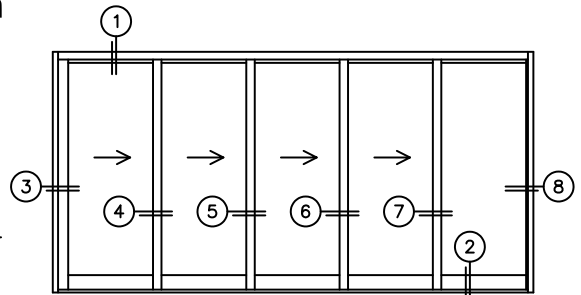

FLEETWOOD
WINDOWS & DOORS
FleetwoodUSA.com

NORWOOD 3070EX M/S
XXXXO CUSTOM CONFIGURATION
NO SCREENS

ORDER NO.:

ITEM NO.:

REQUIRED DEALER INFO.

A(NET FRAME WIDTH)

B(NET FRAME HEIGHT)

SILL PAN HEIGHT (INTERIOR LEG)
(3/4", 1-1/16", 1-7/16" OR 1-7/8")

NOTES:

(USE RULER TO SCALE DIMENSIONS IN INCHES)

SCALE: 1/4

XXXXO DOOR SHOWN

③ LOCK JAMB ④ INTERLOCKERS ⑤ INTERLOCKERS ⑥ INTERLOCKERS ⑦ INTERLOCKERS ⑧ FIXED JAMB