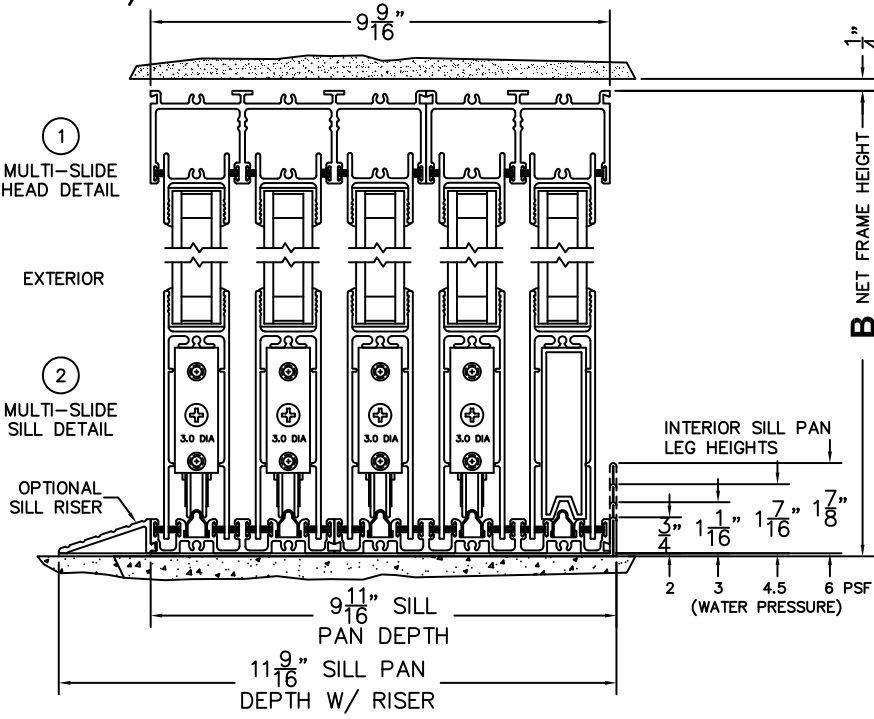

FLEETWOOD
WINDOWS & DOORS
FleetwoodUSA.com

NORWOOD 3070EX M/S
XXXXO CUSTOM CONFIGURATION
NO SCREENS

ORDER NO.:

ITEM NO.:

REQUIRED DEALER INFO.

A (NET FRAME WIDTH)

B (NET FRAME HEIGHT)

SILL PAN HEIGHT (INTERIOR LEG)
(3/4", 1-1/16", 1-7/16" OR 1-7/8")

NOTES:

(USE RULER TO SCALE DIMENSIONS IN INCHES)

SCALE: 1/4

XXXXO DOOR SHOWN

- (3)
LOCK JAMB
- (4)
INTERLOCKERS
- (5)
INTERLOCKERS
- (6)
INTERLOCKERS
- (7)
INTERLOCKERS
- (8)
FIXED JAMB