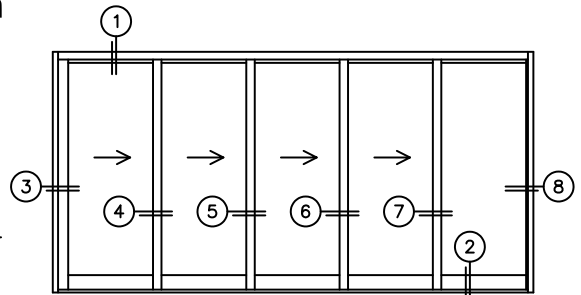

FLEETWOOD
WINDOWS & DOORS
FleetwoodUSA.com

NORWOOD 3070EX M/S
XXXXO CUSTOM CONFIGURATION
NO SCREENS

ORDER NO.:

ITEM NO.:

REQUIRED DEALER INFO.

A (NET FRAME WIDTH)

B (NET FRAME HEIGHT)

SILL PAN HEIGHT (INTERIOR LEG)
(3/4", 1-1/16", 1-7/16" OR 1-7/8")

NOTES:

(USE RULER TO SCALE DIMENSIONS IN INCHES)

SCALE: 1/4

XXXXO DOOR SHOWN

- (3)
LOCK JAMB
- (4)
INTERLOCKERS
- (5)
INTERLOCKERS
- (6)
INTERLOCKERS
- (7)
INTERLOCKERS
- (8)
FIXED JAMB