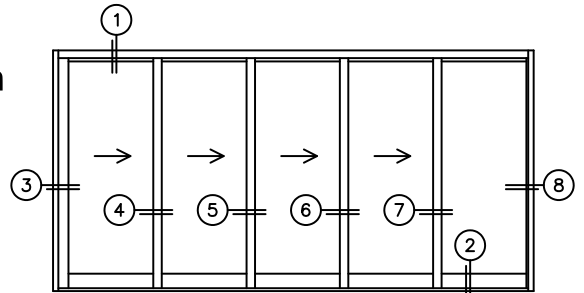

FLEETWOOD
WINDOWS & DOORS
FleetwoodUSA.com

NORWOOD 3070EX M/S
XXXXO STANDARD CONFIGURATION
NO SCREENS

ORDER NO.:

ITEM NO.:

REQUIRED DEALER INFO.

A(NET FRAME WIDTH)

B(NET FRAME HEIGHT)

SILL PAN HEIGHT (INTERIOR LEG)
(3/4", 1-1/16", 1-7/16" OR 1-7/8")

NOTES:

(USE RULER TO SCALE DIMENSIONS IN INCHES)

SCALE: 1/4

XXXXO DOOR SHOWN

- ③
LOCK JAMB
- ④
INTERLOCKERS
- ⑤
INTERLOCKERS
- ⑥
INTERLOCKERS
- ⑦
INTERLOCKERS
- ⑧
FIXED JAMB

ARCHETYPE LATCH WITH
FLUSH PULL HANDLES