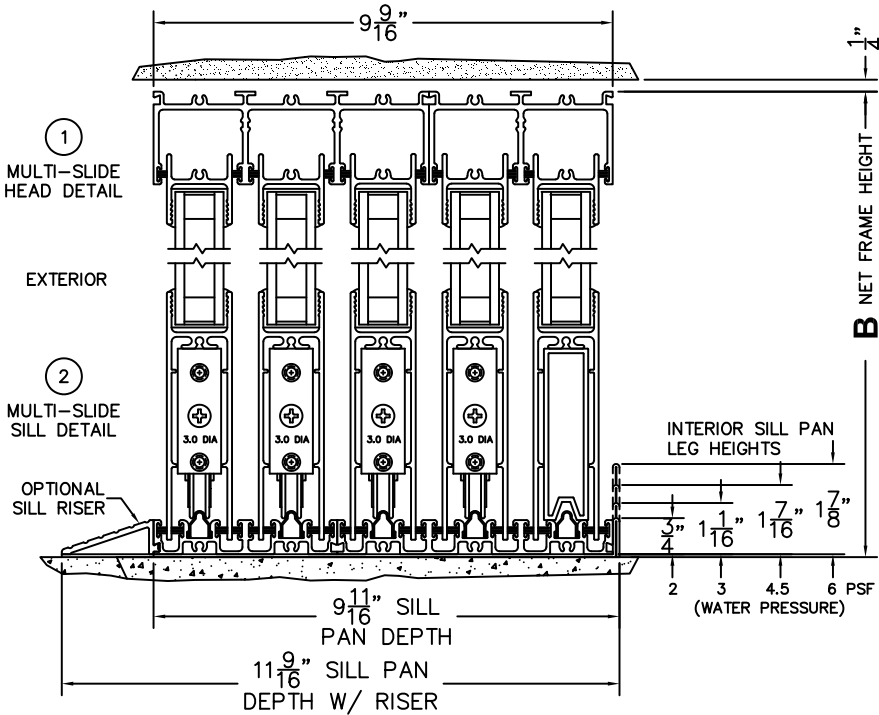

FLEETWOOD
WINDOWS & DOORS
FleetwoodUSA.com

NORWOOD 3070EX M/S
XXXXO STANDARD CONFIGURATION
NO SCREENS

ORDER NO.:

ITEM NO.:

REQUIRED DEALER INFO.

A(NET FRAME WIDTH)

B(NET FRAME HEIGHT)

SILL PAN HEIGHT (INTERIOR LEG)
(3/4", 1-1/16", 1-7/16" OR 1-7/8")

NOTES:

(USE RULER TO SCALE DIMENSIONS IN INCHES)

SCALE: 1/4

XXXXO DOOR SHOWN

- ③
LOCK JAMB
- ④
INTERLOCKERS
- ⑤
INTERLOCKERS
- ⑥
INTERLOCKERS
- ⑦
INTERLOCKERS
- ⑧
FIXED JAMB

ARCHETYPE LATCH WITH
FLUSH PULL HANDLES