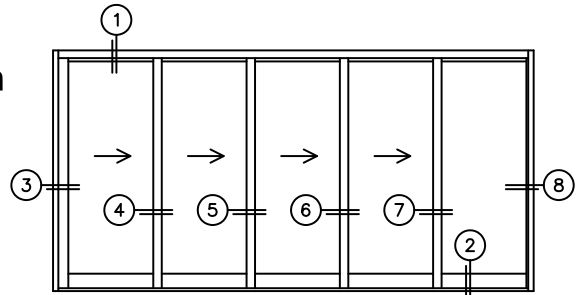

FLEETWOOD
WINDOWS & DOORS
FleetwoodUSA.com

NORWOOD 3070EX M/S
XXXXO STANDARD CONFIGURATION
NO SCREENS

ORDER NO.:

ITEM NO.:

REQUIRED DEALER INFO.

A(NET FRAME WIDTH)

B(NET FRAME HEIGHT)

SILL PAN HEIGHT(INTERIOR LEG)
(3/4", 1-1/16", 1-7/16" OR 1-7/8")

NOTES:

(USE RULER TO SCALE DIMENSIONS IN INCHES)

SCALE: 1/4

XXXXO DOOR SHOWN