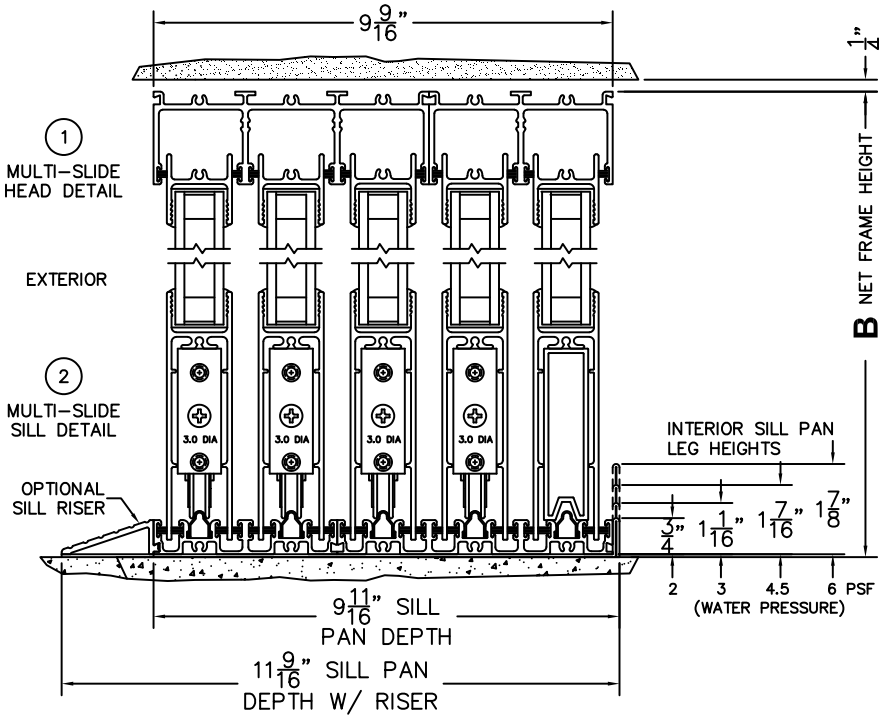

FLEETWOOD
WINDOWS & DOORS
FleetwoodUSA.com

NORWOOD 3070EX M/S
XXXXO STANDARD CONFIGURATION
NO SCREENS

ORDER NO.:

ITEM NO.:

REQUIRED DEALER INFO.

A(NET FRAME WIDTH)

B(NET FRAME HEIGHT)

SILL PAN HEIGHT(INTERIOR LEG)
(3/4", 1-1/16", 1-7/16" OR 1-7/8")

NOTES:

(USE RULER TO SCALE DIMENSIONS IN INCHES)

SCALE: 1/4

XXXXO DOOR SHOWN