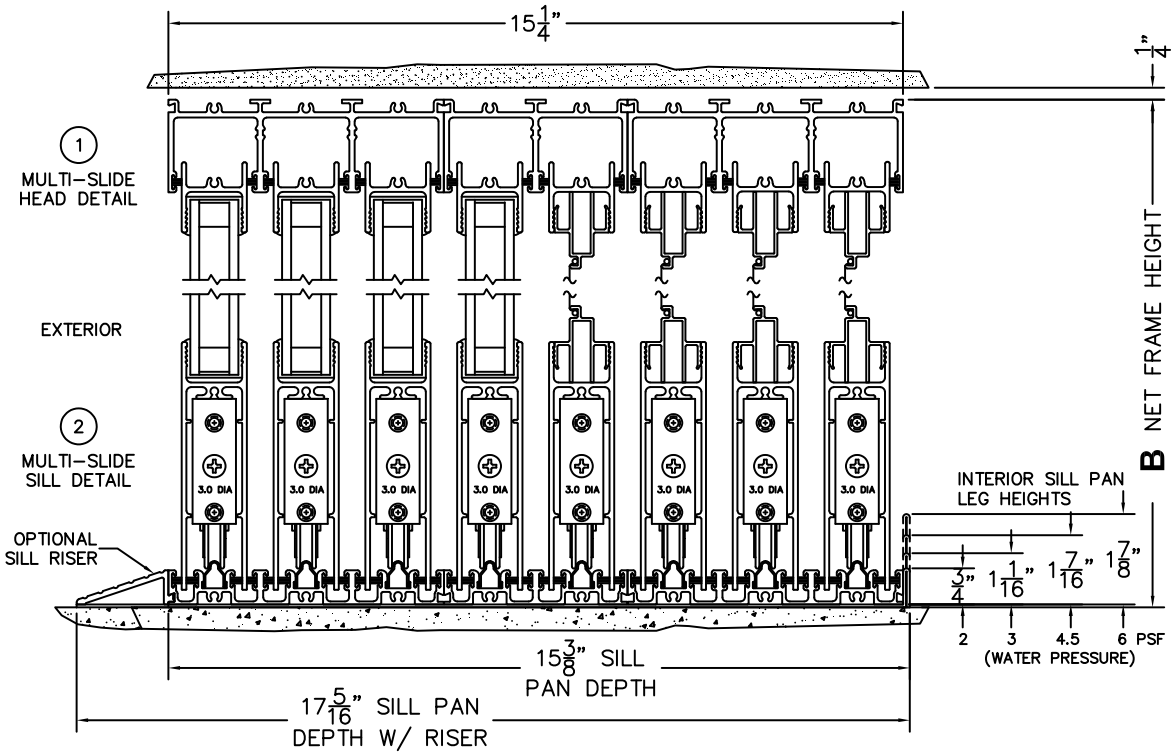

NOTES:

(USE RULER TO SCALE DIMENSIONS IN INCHES)

SCALE: 1/4

XXXXIXXXX DOOR SHOWN

FLEETWOOD
WINDOWS & DOORS
FleetwoodUSA.com

NORWOOD 3070EX M/S

WITH SCREENS
XXXXIXXXX STANDARD CONFIGURATION

ORDER NO.:

ITEM NO.:

(USE RULER TO SCALE DIMENSIONS IN INCHES)

SCALE: 1/8"