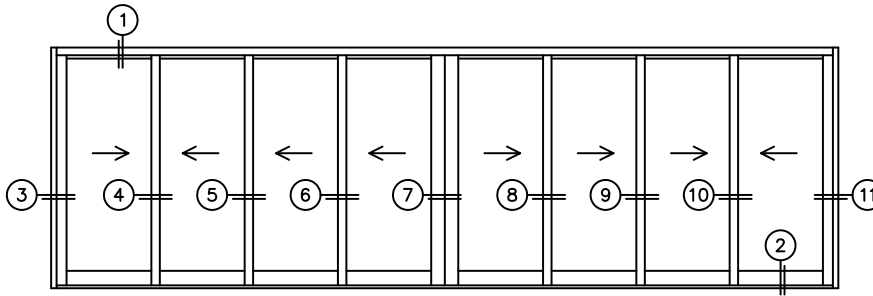

FLEETWOOD
WINDOWS & DOORS
FleetwoodUSA.com

NORWOOD 3070EX M/S
XXXXIXXXX STANDARD CONFIGURATION
WITH SCREENS

ORDER NO.:

ITEM NO.:

REQUIRED DEALER INFO.

A(NET FRAME WIDTH)

B(NET FRAME HEIGHT)

SILL PAN HEIGHT (INTERIOR LEG)
(3/4", 1-1/16", 1-7/16" OR 1-7/8")

NOTES:

(USE RULER TO SCALE DIMENSIONS IN INCHES)

SCALE: 1/4

XXXXIXXXX DOOR SHOWN

FLEETWOOD
WINDOWS & DOORS
FleetwoodUSA.com

NORWOOD 3070EX M/S

WITH SCREENS
XXXXIXXXX STANDARD CONFIGURATION

ORDER NO.:

ITEM NO.:

(USE RULER TO SCALE DIMENSIONS IN INCHES)

SCALE: 1/8"