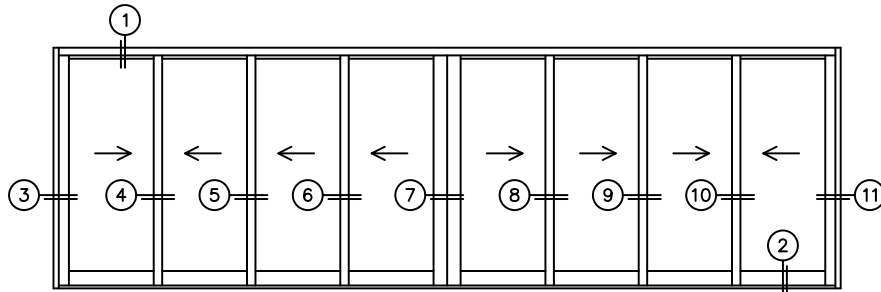

FLEETWOOD
WINDOWS & DOORS
FleetwoodUSA.com

NORWOOD 3070EX M/S
XXXXIXXXX STANDARD CONFIGURATION
WITH SCREENS

ORDER NO.:

ITEM NO.:

REQUIRED DEALER INFO.

A(NET FRAME WIDTH)

B(NET FRAME HEIGHT)

SILL PAN HEIGHT (INTERIOR LEG)
(3/4", 1-1/16", 1-7/16" OR 1-7/8")

NOTES:

(USE RULER TO SCALE DIMENSIONS IN INCHES)

SCALE: 1/4

XXXXIXXXX DOOR SHOWN

(USE RULER TO SCALE DIMENSIONS IN INCHES)

SCALE: 1/8

③ LOCK JAMB

④

EXTERIOR

OPTIONAL SILL RISER

A NET FRAME WIDTH

1/4"