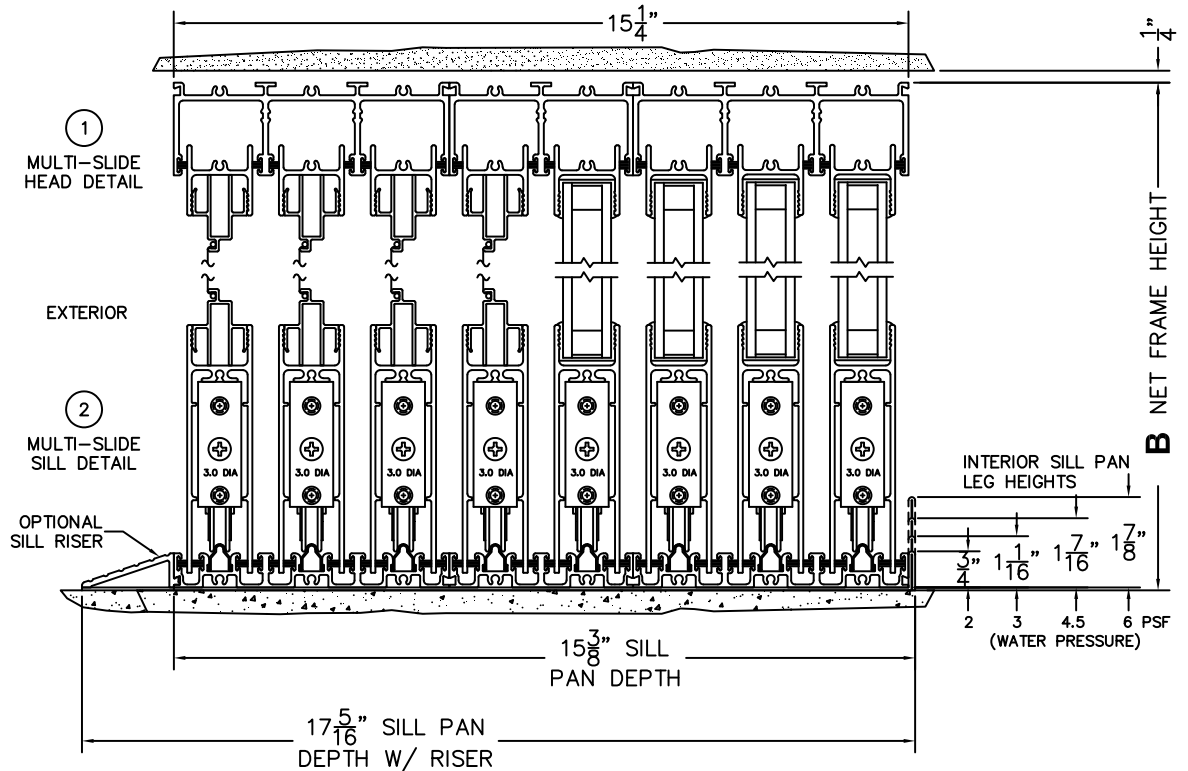

NOTES:

(USE RULER TO SCALE DIMENSIONS IN INCHES)

SCALE: 1/4

XXXXIXXXX DOOR SHOWN

FLEETWOOD
WINDOWS & DOORS
FleetwoodUSA.com

NORWOOD 3070EX M/S
WITH SCREENS
XXXXXXXXX STANDARD CONFIGURATION

ORDER NO.:

ITEM NO.:

(USE RULER TO SCALE DIMENSIONS IN INCHES)

SCALE: 1/8