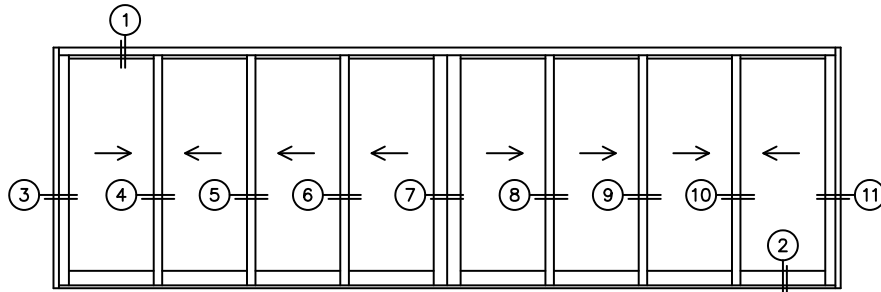

FLEETWOOD
WINDOWS & DOORS
FleetwoodUSA.com

NORWOOD 3070EX M/S
XXXXIXXXX STANDARD CONFIGURATION
WITH SCREENS

ORDER NO.:

ITEM NO.:

REQUIRED DEALER INFO.

A(NET FRAME WIDTH)

B(NET FRAME HEIGHT)

SILL PAN HEIGHT (INTERIOR LEG)
(3/4", 1-1/16", 1-7/16" OR 1-7/8")

NOTES:

(USE RULER TO SCALE DIMENSIONS IN INCHES)

SCALE: 1/4

XXXXIXXXX DOOR SHOWN

FLEETWOOD
WINDOWS & DOORS
FleetwoodUSA.com

NORWOOD 3070EX M/S
WITH SCREENS
XXXXXXXXX STANDARD CONFIGURATION

ORDER NO.:

ITEM NO.:

(USE RULER TO SCALE DIMENSIONS IN INCHES)

SCALE: 1/8