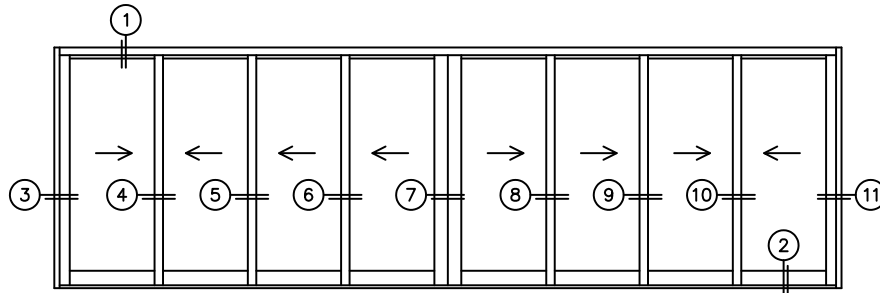

FLEETWOOD
WINDOWS & DOORS
FleetwoodUSA.com

NORWOOD 3070EX M/S
XXXXIXXXX STANDARD CONFIGURATION
NO SCREENS

ORDER NO.:

ITEM NO.:

REQUIRED DEALER INFO.

A(NET FRAME WIDTH)

B(NET FRAME HEIGHT)

SILL PAN HEIGHT (INTERIOR LEG)
(3/4", 1-1/16", 1-7/16" OR 1-7/8")

NOTES:

(USE RULER TO SCALE DIMENSIONS IN INCHES)

SCALE: 1/4

XXXXIXXXX DOOR SHOWN

FLEETWOOD
WINDOWS & DOORS
FleetwoodUSA.com

NORWOOD 3070EX M/S
XXXXIXXXX STANDARD CONFIGURATION
NO SCREENS

ORDER NO.:

ITEM NO.:

REQUIRED DEALER INFO.

A (NET FRAME WIDTH)

B (NET FRAME HEIGHT)

SILL PAN HEIGHT (INTERIOR LEG)
(3/4", 1-1/16", 1-7/16" OR 1-7/8")

(USE RULER TO SCALE DIMENSIONS IN INCHES)

SCALE: 1/4"

NOTES: