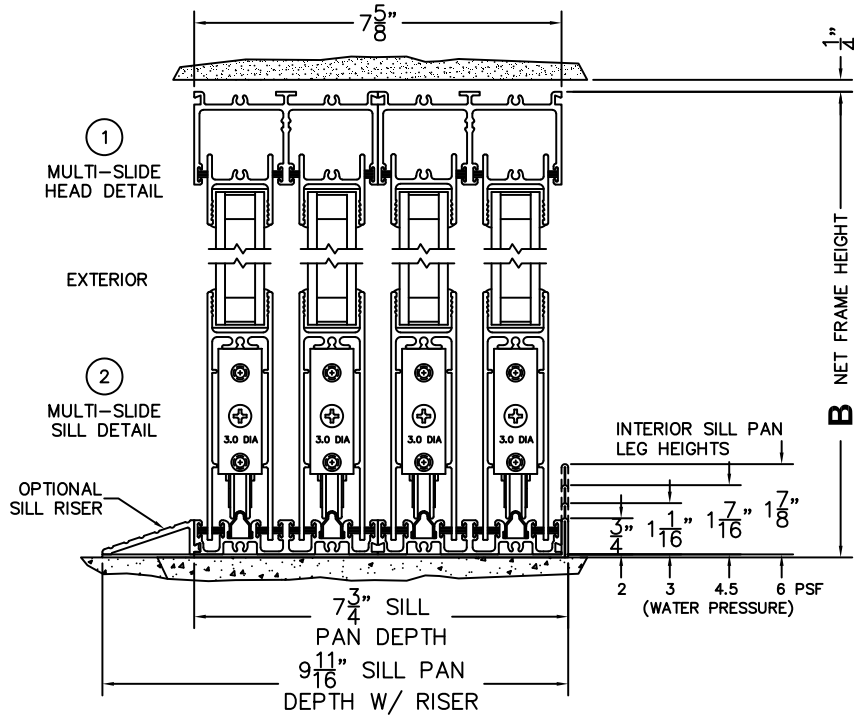

NOTES:

(USE RULER TO SCALE DIMENSIONS IN INCHES)

SCALE: 1/4

XXXXIXXXX DOOR SHOWN

FLEETWOOD
WINDOWS & DOORS
FleetwoodUSA.com

NORWOOD 3070EX M/S
XXXXIXXXX STANDARD CONFIGURATION
NO SCREENS

ORDER NO.:

ITEM NO.:

REQUIRED DEALER INFO.

A (NET FRAME WIDTH)

B (NET FRAME HEIGHT)

SILL PAN HEIGHT (INTERIOR LEG)
(3/4", 1-1/16", 1-7/16" OR 1-7/8")

(USE RULER TO SCALE DIMENSIONS IN INCHES)

SCALE: 1/4"

NOTES: